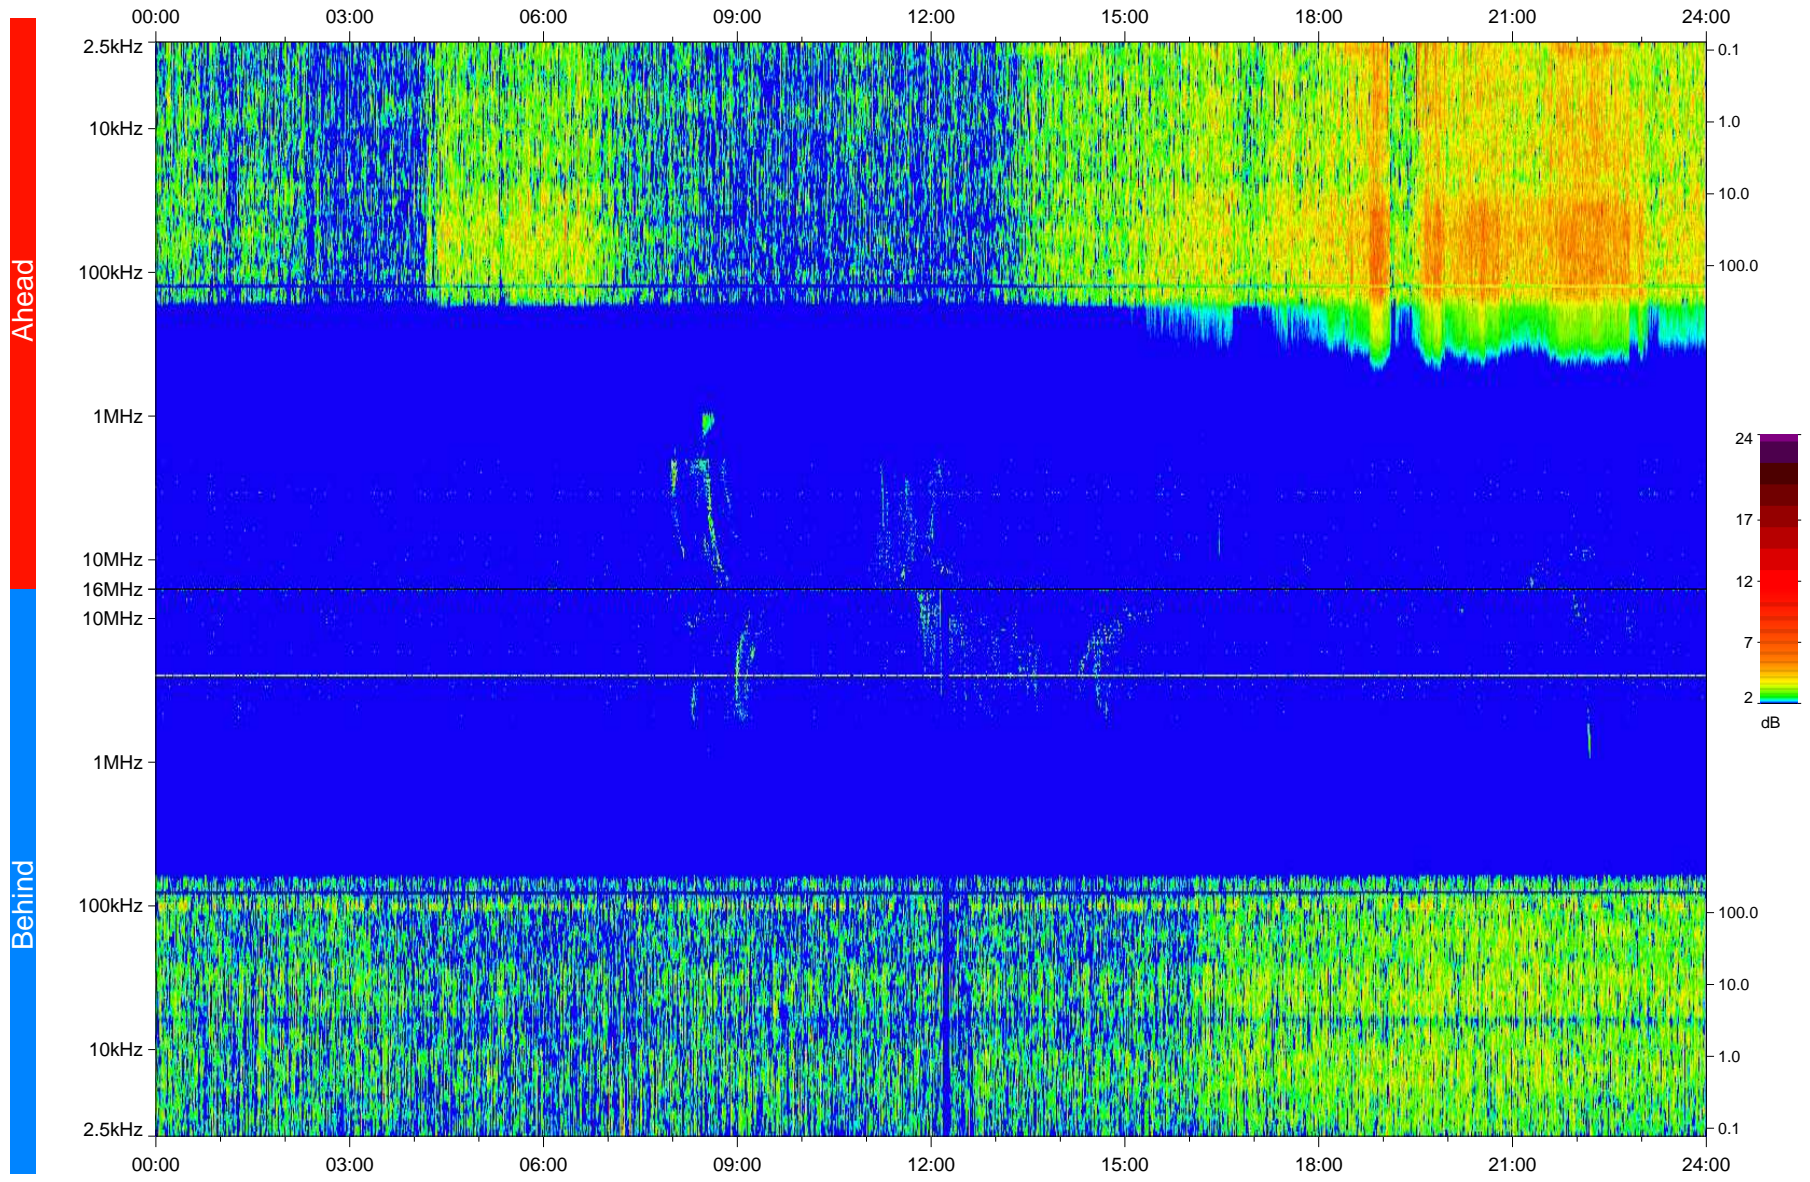

# STEREO/WAVES Daily Summary - 24-Sep-2010 (DOY 267)

Ahead source file: swaves\_ahead\_2010\_267\_1\_04.fin  
Ahead PSE Angle: 82.5°

Behind PSE Angle: -76.2°  
Behind source file: swaves\_behind\_2010\_267\_1\_04.fin

Time (UTC)

file: stereo\_swaves\_daily-summary\_color\_20100924\_v04  
made by: space.umn.edu on macOS with IDL 8.8.2 on 2022-10-16 14:08:25, with TLib V945 / dynspec V311