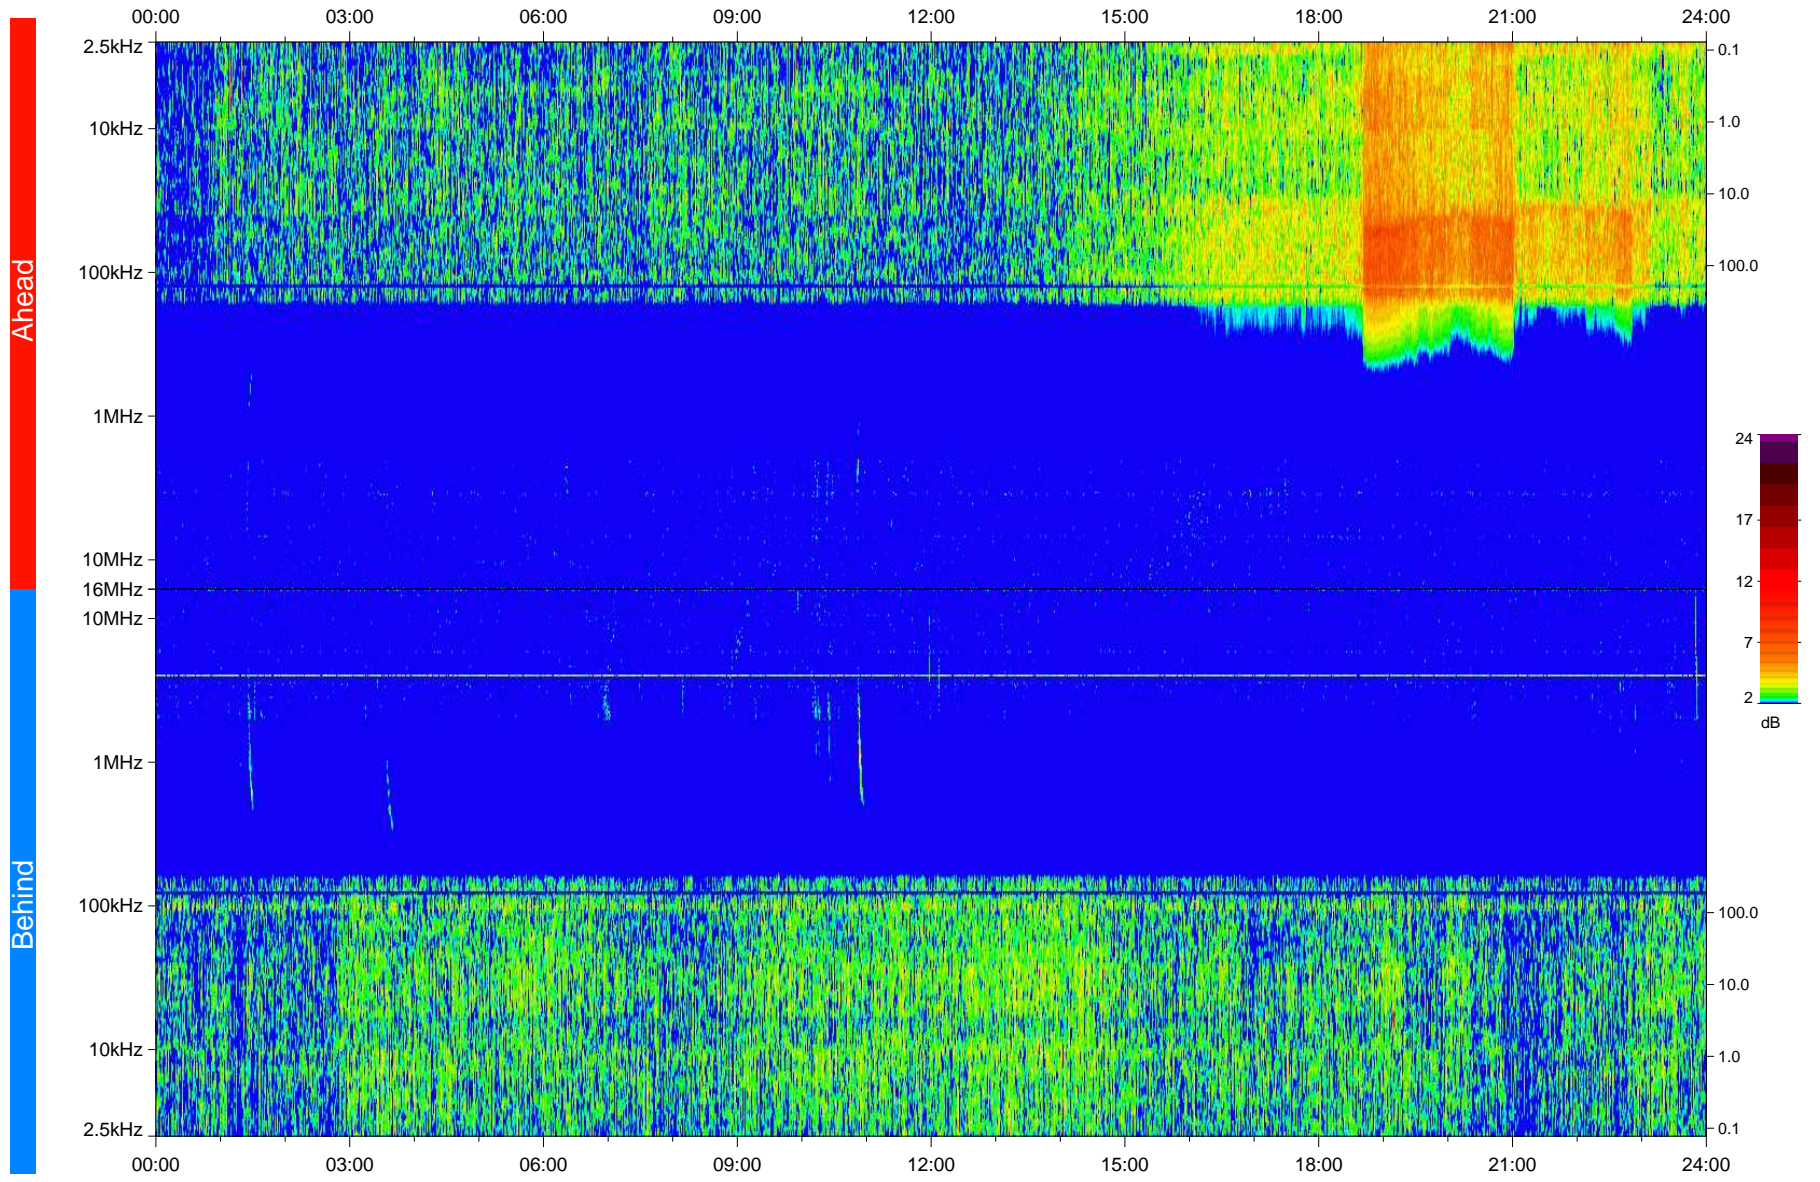

# STEREO/WAVES Daily Summary - 22-Sep-2010 (DOY 265)

Ahead source file: swaves\_ahead\_2010\_265\_1\_04.fin  
Ahead PSE Angle: 82.3°

Behind PSE Angle: -76.0°  
Behind source file: swaves\_behind\_2010\_265\_1\_04.fin

Time (UTC)

file: stereo\_swaves\_daily-summary\_color\_20100922\_v04  
made by: space.umn.edu on macOS with IDL 8.8.2 on 2022-10-16 14:02:46, with TLib V945 / dynspec V311