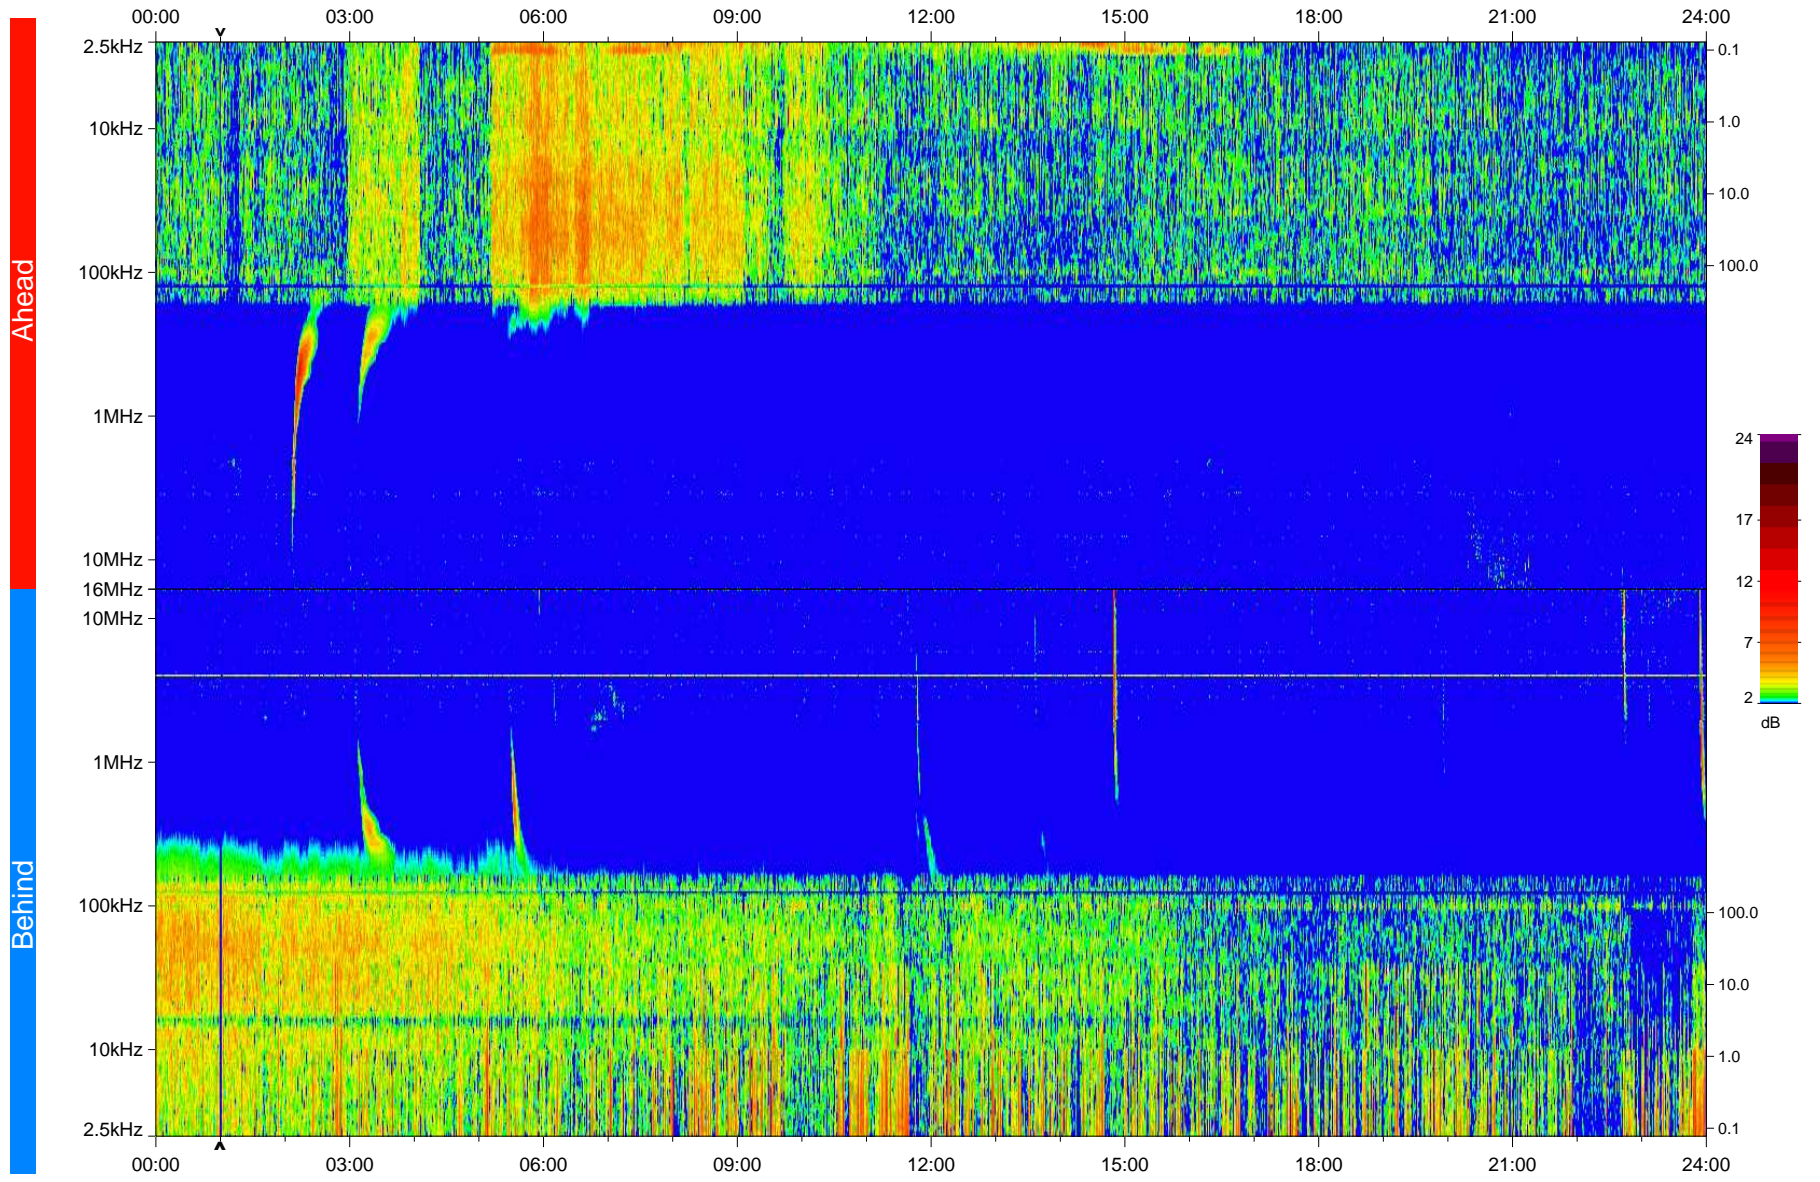

# STEREO/WAVES Daily Summary - 13-Sep-2010 (DOY 256)

Ahead source file: swaves\_ahead\_2010\_256\_1\_04.fin  
Ahead PSE Angle: 81.8°

Behind PSE Angle: -74.9°  
Behind source file: swaves\_behind\_2010\_256\_1\_04.fin

Time (UTC)

file: stereo\_swaves\_daily-summary\_color\_20100913\_v04  
made by: space.umn.edu on macOS with IDL 8.8.2 on 2022-10-16 13:37:14, with TLib V945 / dynspec V311