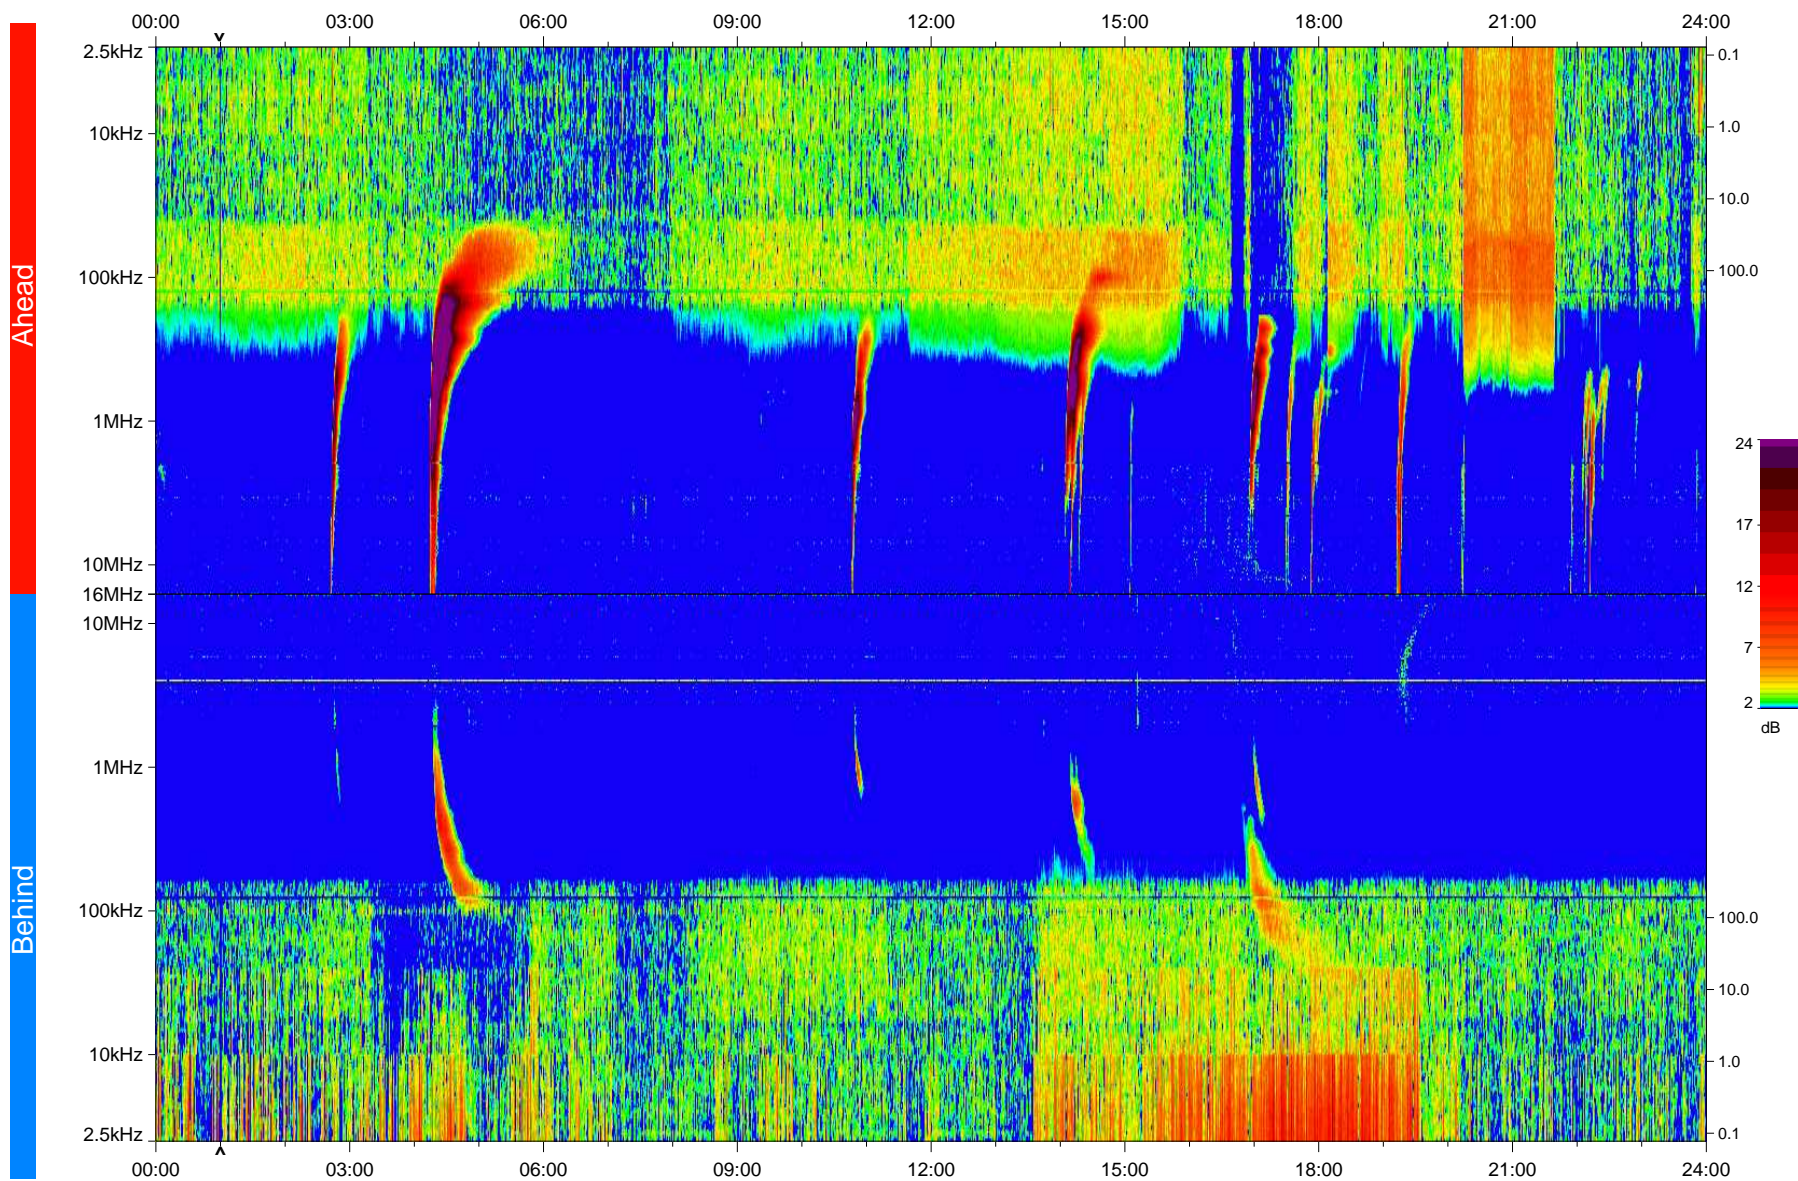

# STEREO/WAVES Daily Summary - 30-Aug-2010 (DOY 242)

Ahead source file: swaves\_ahead\_2010\_242\_1\_04.fin  
Ahead PSE Angle: 80.8°

Behind PSE Angle: -73.4°  
Behind source file: swaves\_behind\_2010\_242\_1\_04.fin

Time (UTC)

file: stereo\_swaves\_daily-summary\_color\_20100830\_v04  
made by: space.umn.edu on macOS with IDL 8.8.2 on 2022-10-16 12:57:21, with TMLib V945 / dynspec V311