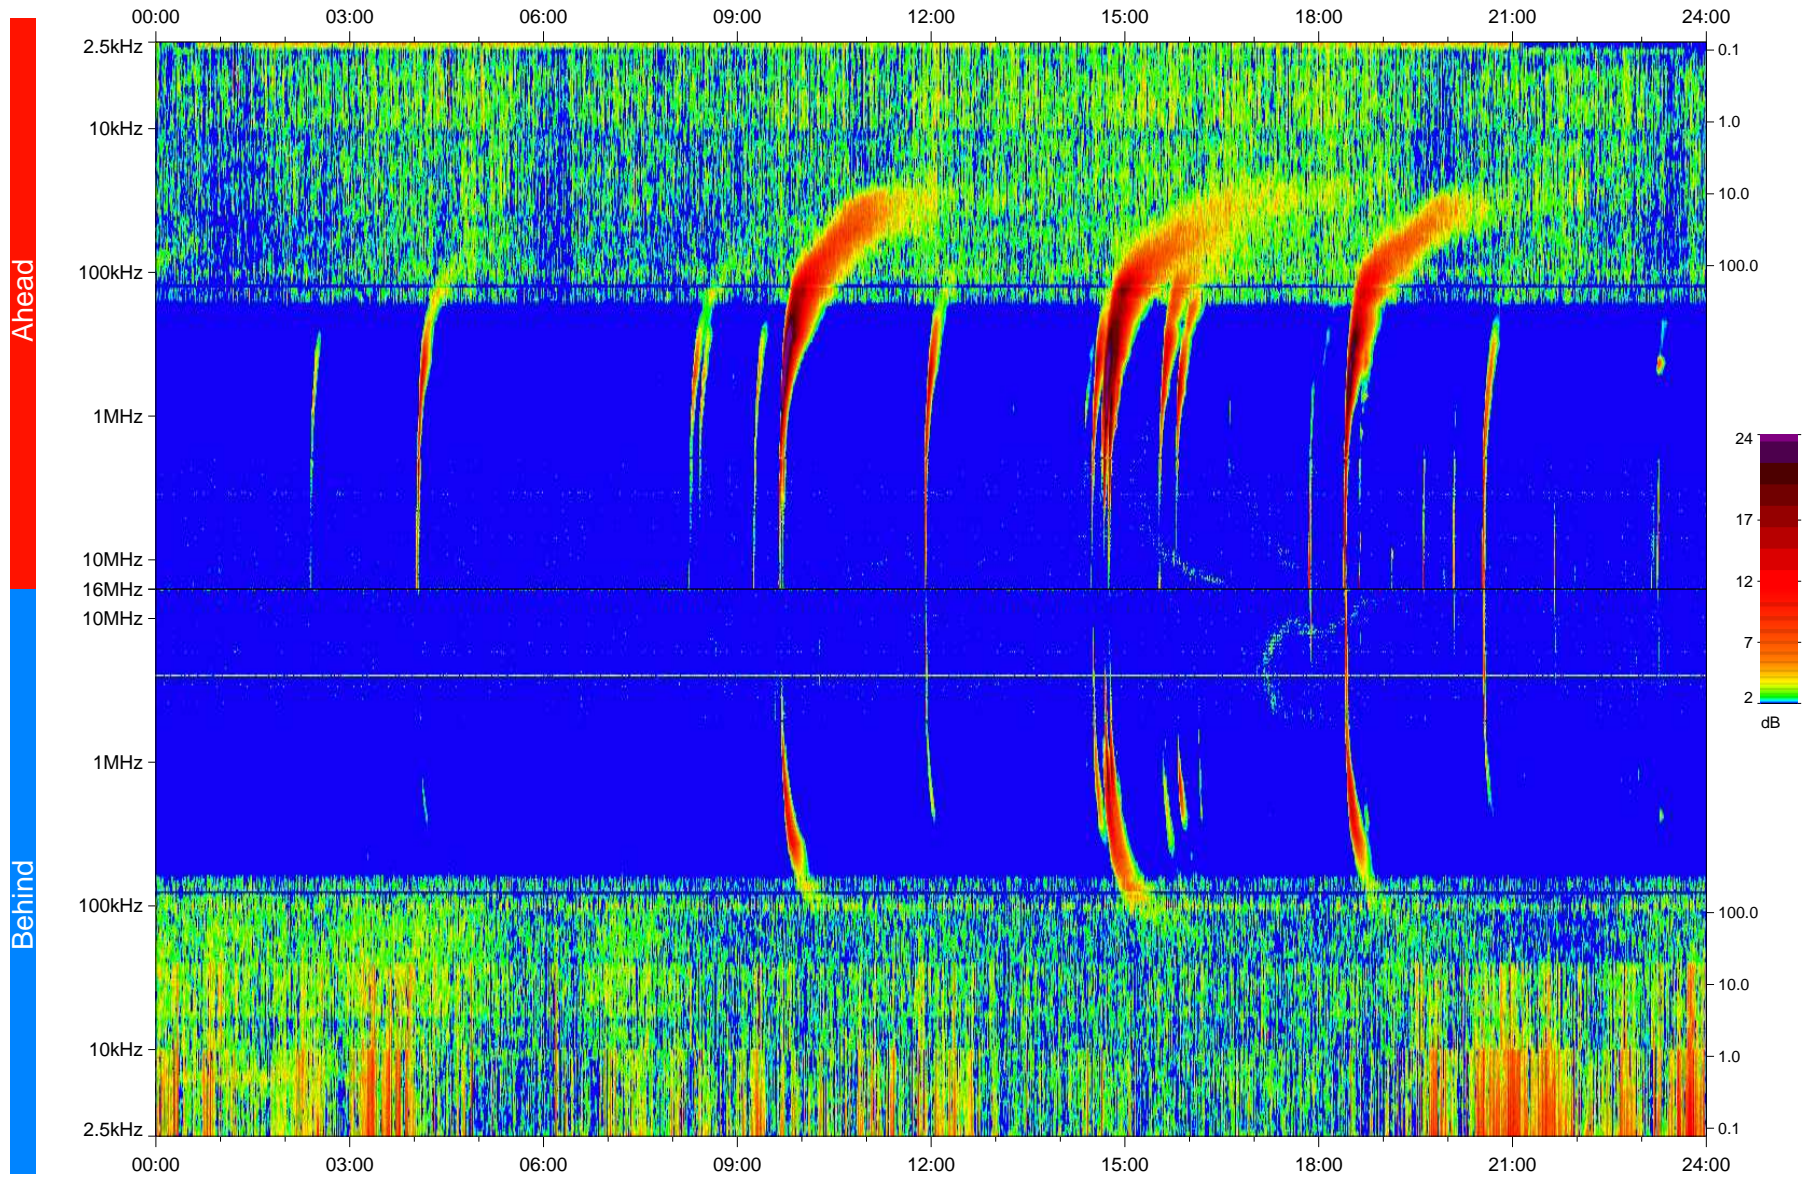

STEREO/WAVES Daily Summary - 23-Aug-2010 (DOY 235)

Ahead source file: swaves_ahead_2010_235_1_04.fin
Ahead PSE Angle: 80.2°

Behind PSE Angle: -72.8°
Behind source file: swaves_behind_2010_235_1_04.fin

Time (UTC)

file: stereo_swaves_daily-summary_color_20100823_v04
made by: space.umn.edu on macOS with IDL 8.8.2 on 2022-10-16 12:37:29, with TLib V945 / dynspec V311