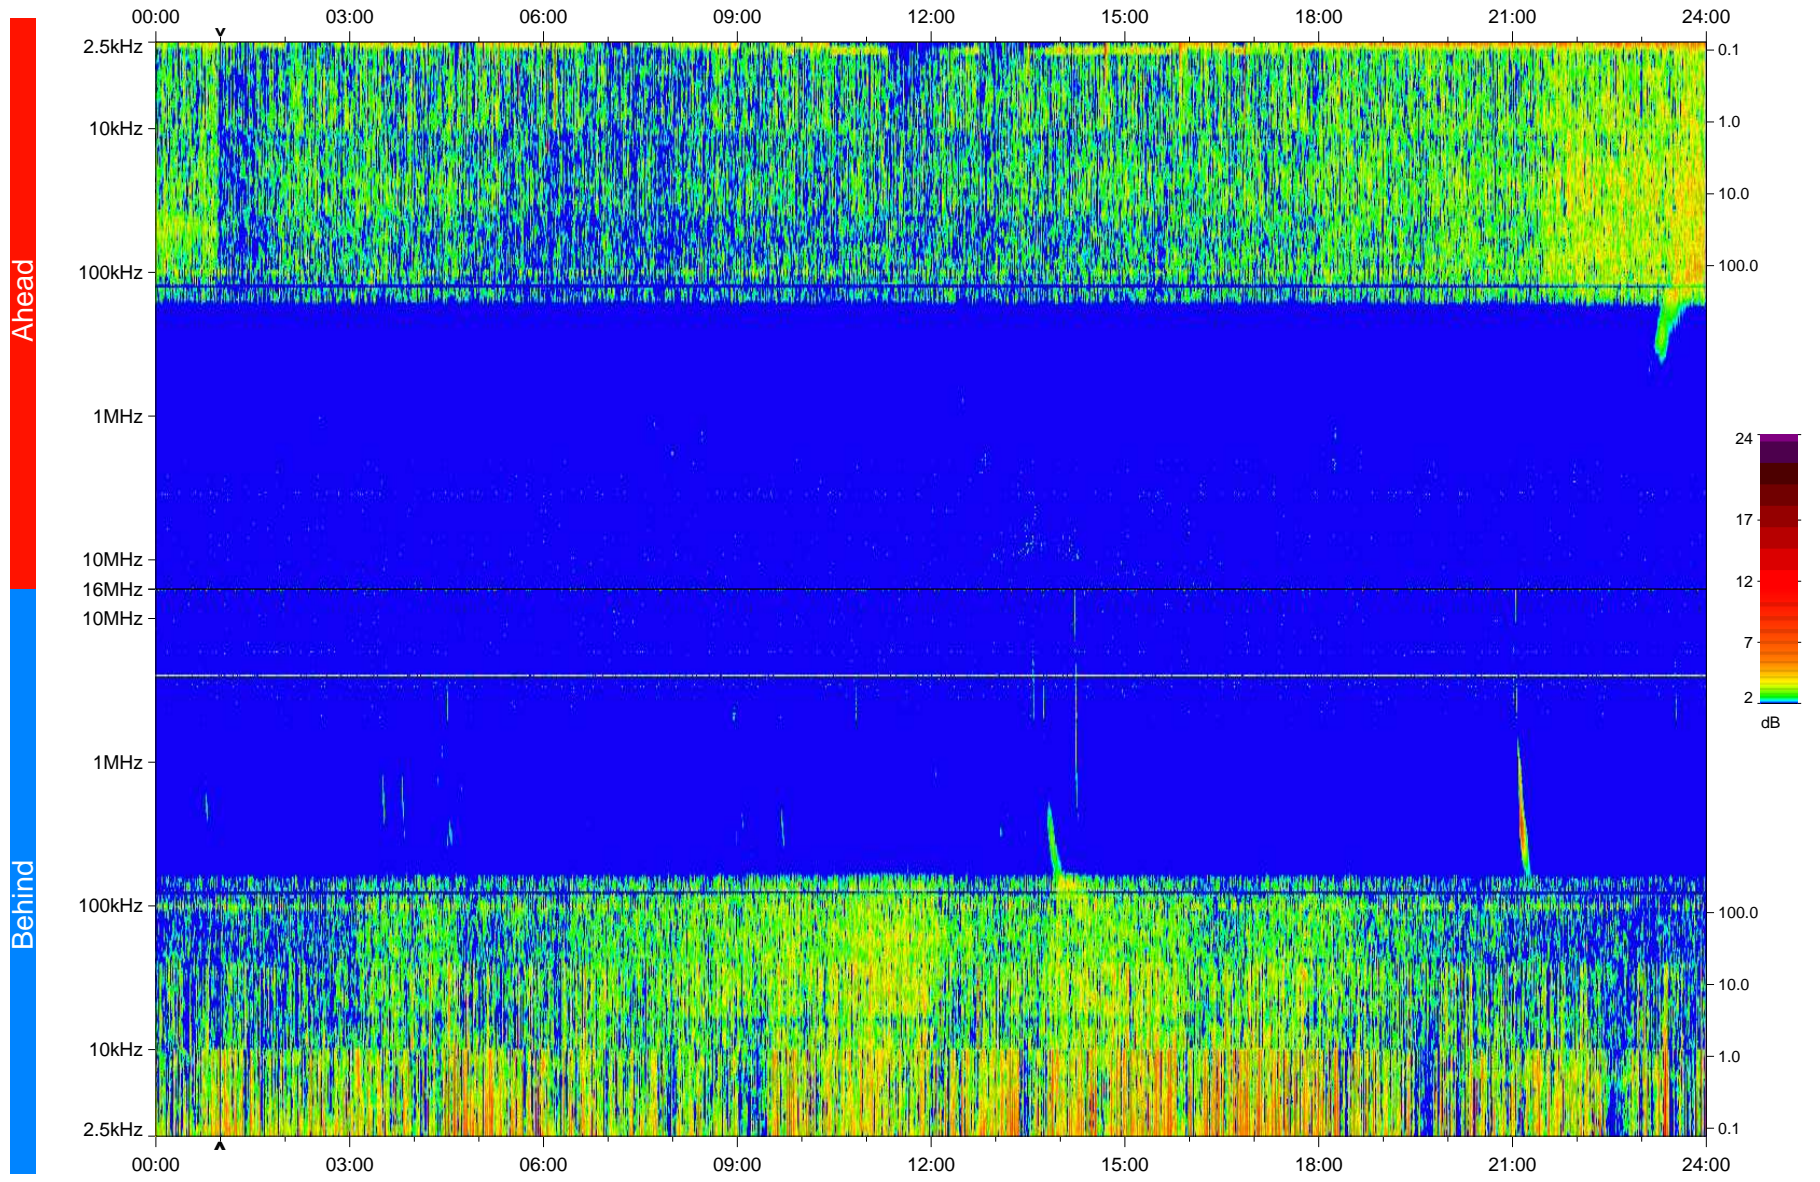

# STEREO/WAVES Daily Summary - 22-Aug-2010 (DOY 234)

Ahead source file: swaves\_ahead\_2010\_234\_1\_04.fin  
Ahead PSE Angle: 80.2°

Behind PSE Angle: -72.7°  
Behind source file: swaves\_behind\_2010\_234\_1\_04.fin

Time (UTC)

file: stereo\_swaves\_daily-summary\_color\_20100822\_v04  
made by: space.umn.edu on macOS with IDL 8.8.2 on 2022-10-16 12:34:37, with TMLib V945 / dynspec V311