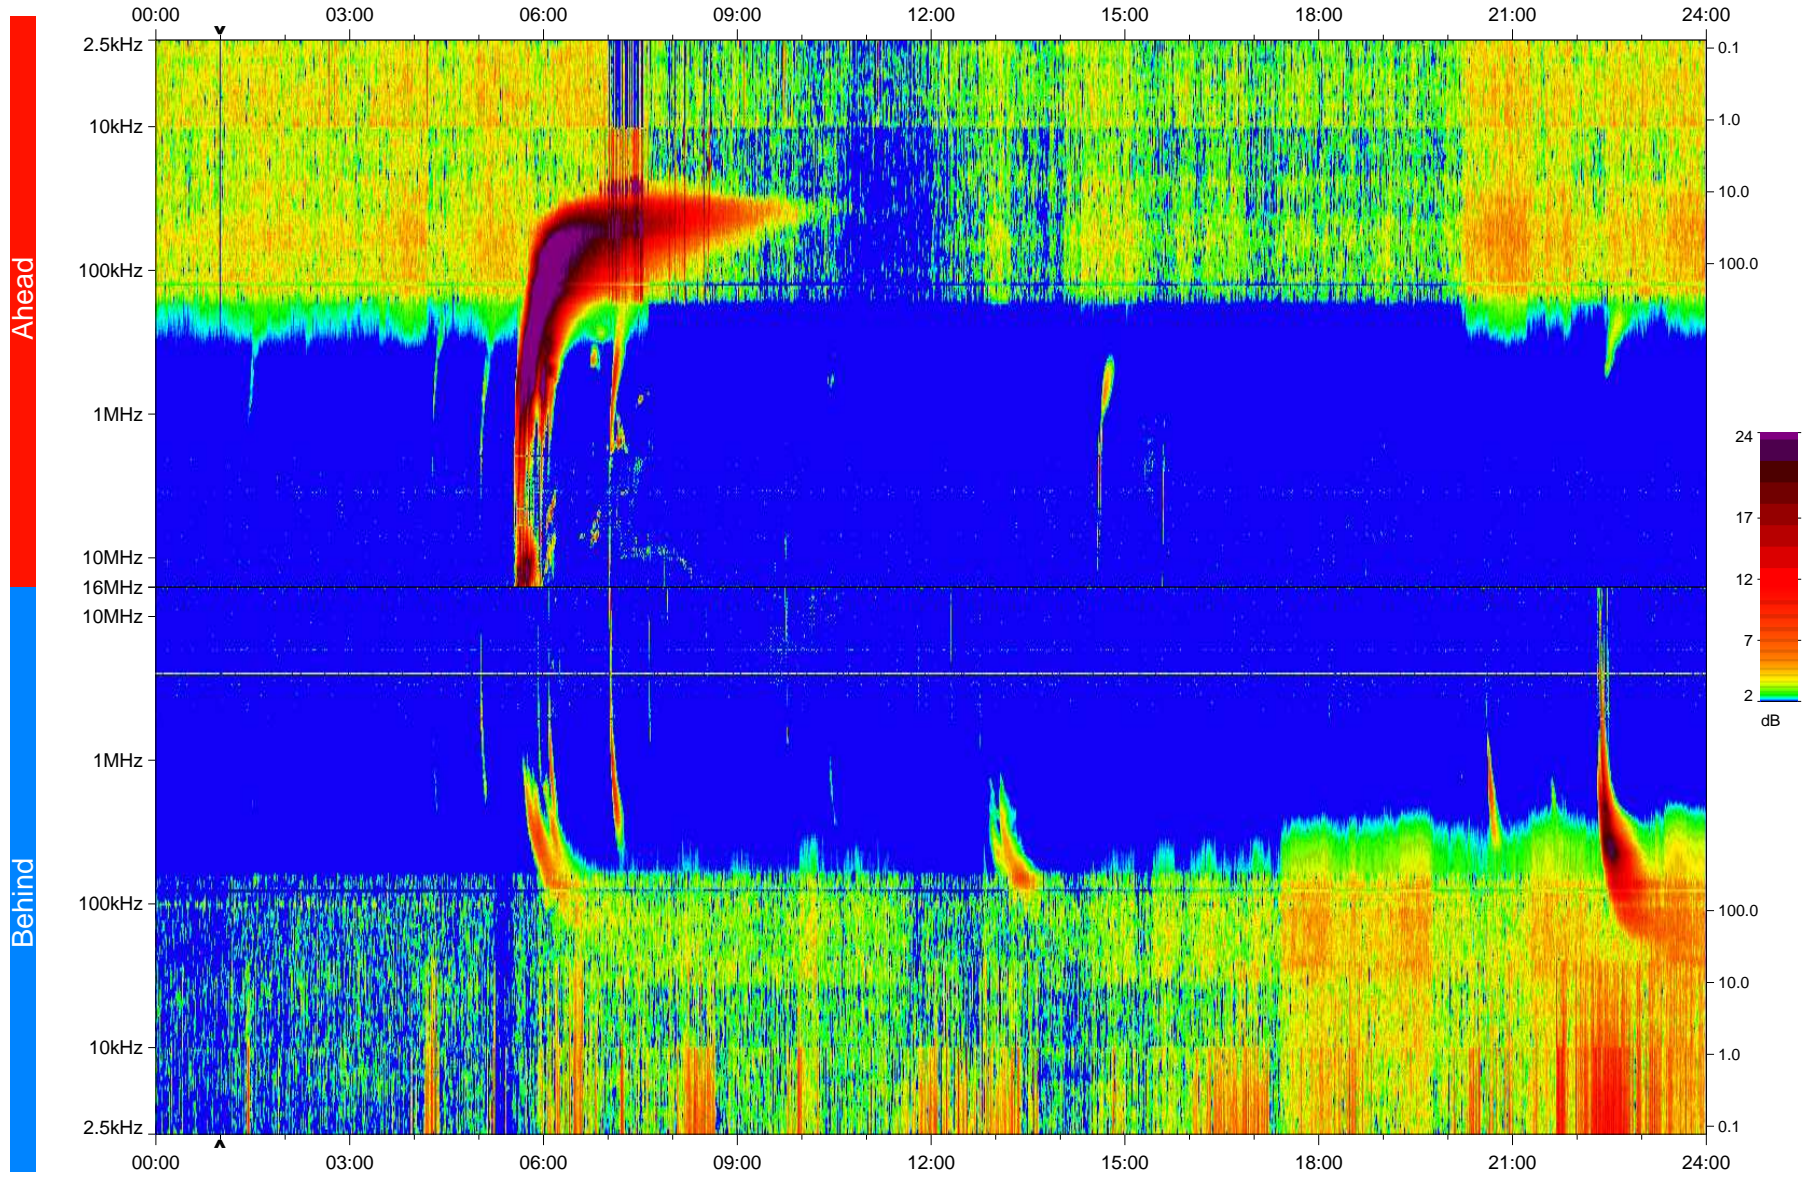

STEREO/WAVES Daily Summary - 18-Aug-2010 (DOY 230)

Ahead source file: swaves_ahead_2010_230_1_04.fin
Ahead PSE Angle: 79.8°

Behind PSE Angle: -72.4°
Behind source file: swaves_behind_2010_230_1_04.fin

Time (UTC)

file: stereo_swaves_daily-summary_color_20100818_v04
made by: space.umn.edu on macOS with IDL 8.8.2 on 2022-10-16 12:23:13, with TLib V945 / dynspec V311