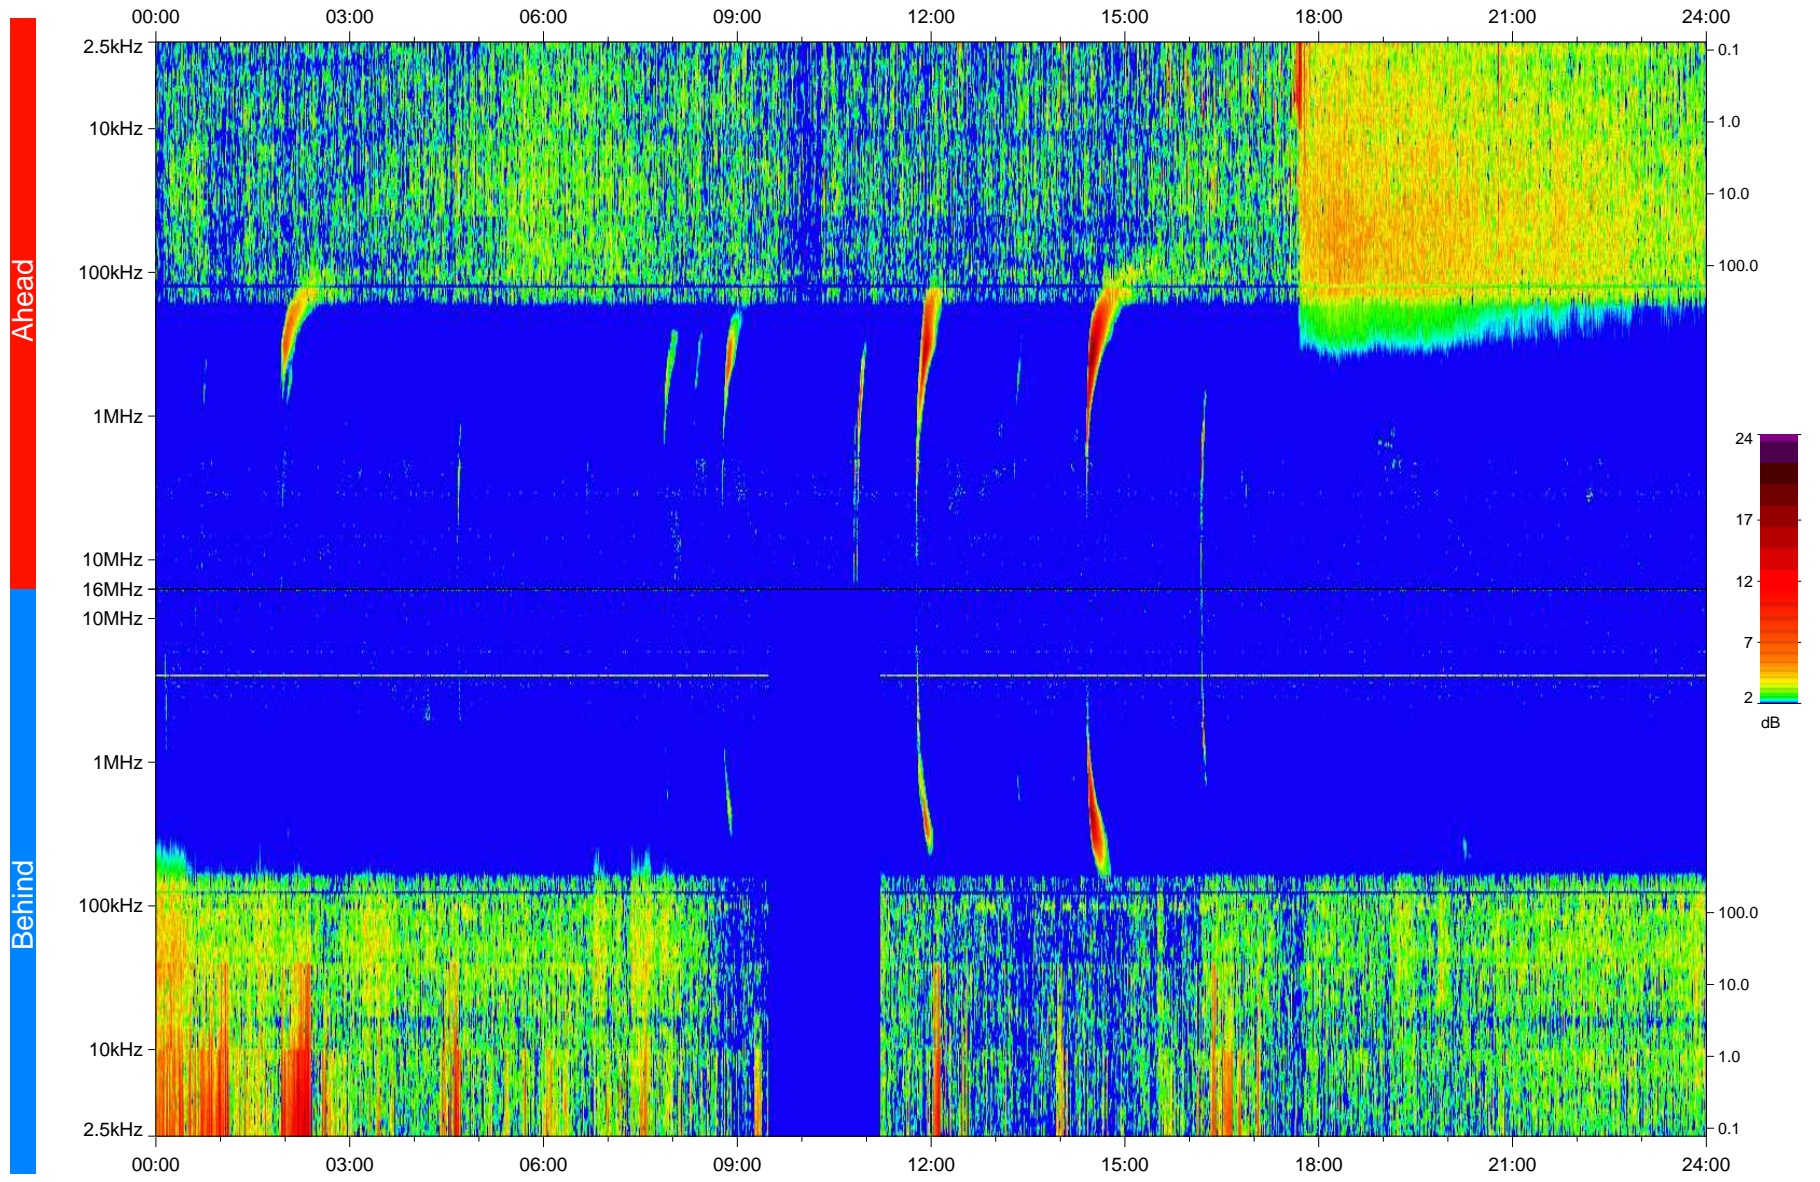

# STEREO/WAVES Daily Summary - 17-Aug-2010 (DOY 229)

Ahead source file: swaves\_ahead\_2010\_229\_1\_04.fin  
Ahead PSE Angle: 79.8°

Behind PSE Angle: -72.3°  
Behind source file: swaves\_behind\_2010\_229\_1\_04.fin

Time (UTC)

file: stereo\_swaves\_daily-summary\_color\_20100817\_v04  
made by: space.umn.edu on macOS with IDL 8.8.2 on 2022-10-16 12:20:24, with TMLib V945 / dynspec V311