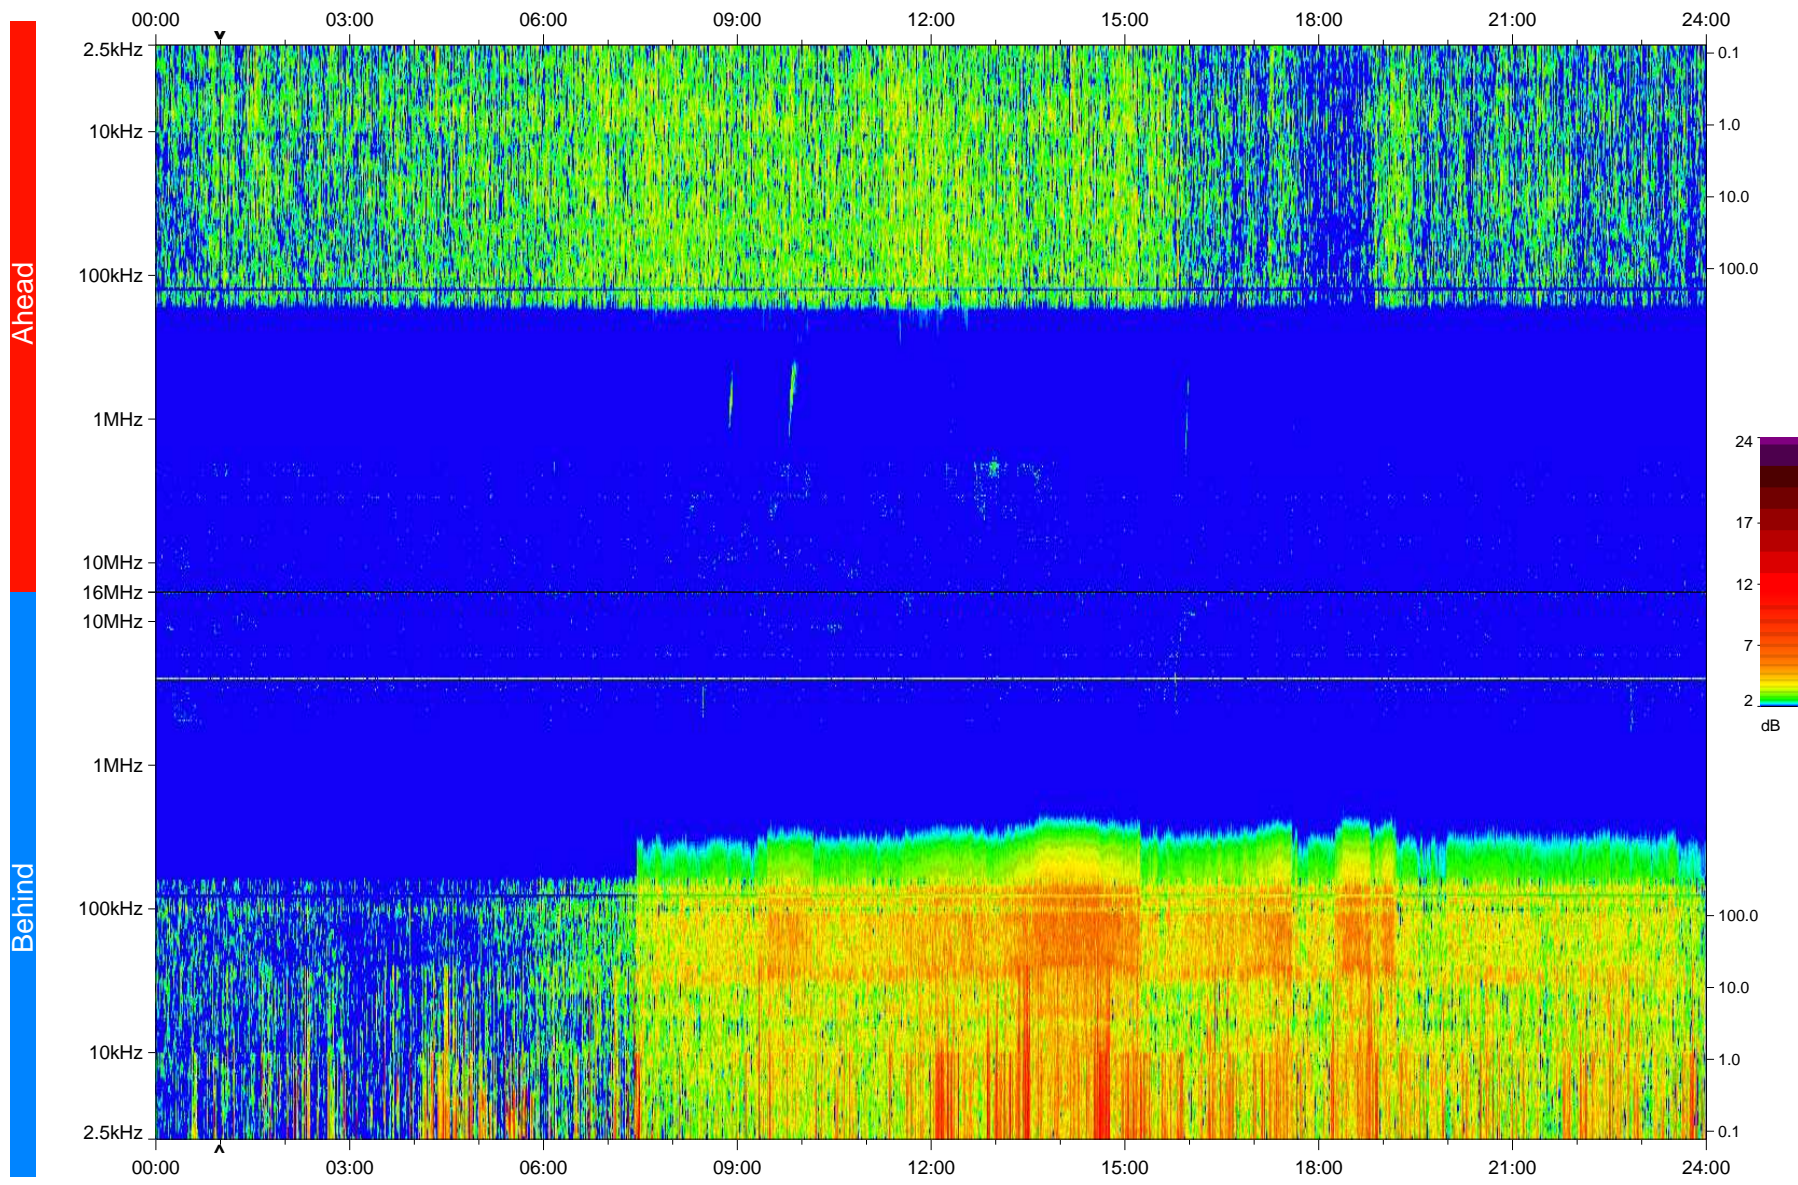

# STEREO/WAVES Daily Summary - 16-Aug-2010 (DOY 228)

Ahead source file: swaves\_ahead\_2010\_228\_1\_04.fin  
Ahead PSE Angle: 79.7°

Behind PSE Angle: -72.2°  
Behind source file: swaves\_behind\_2010\_228\_1\_04.fin

Time (UTC)

file: stereo\_swaves\_daily-summary\_color\_20100816\_v04  
made by: space.umn.edu on macOS with IDL 8.8.2 on 2022-10-16 12:17:38, with TLib V945 / dynspec V311