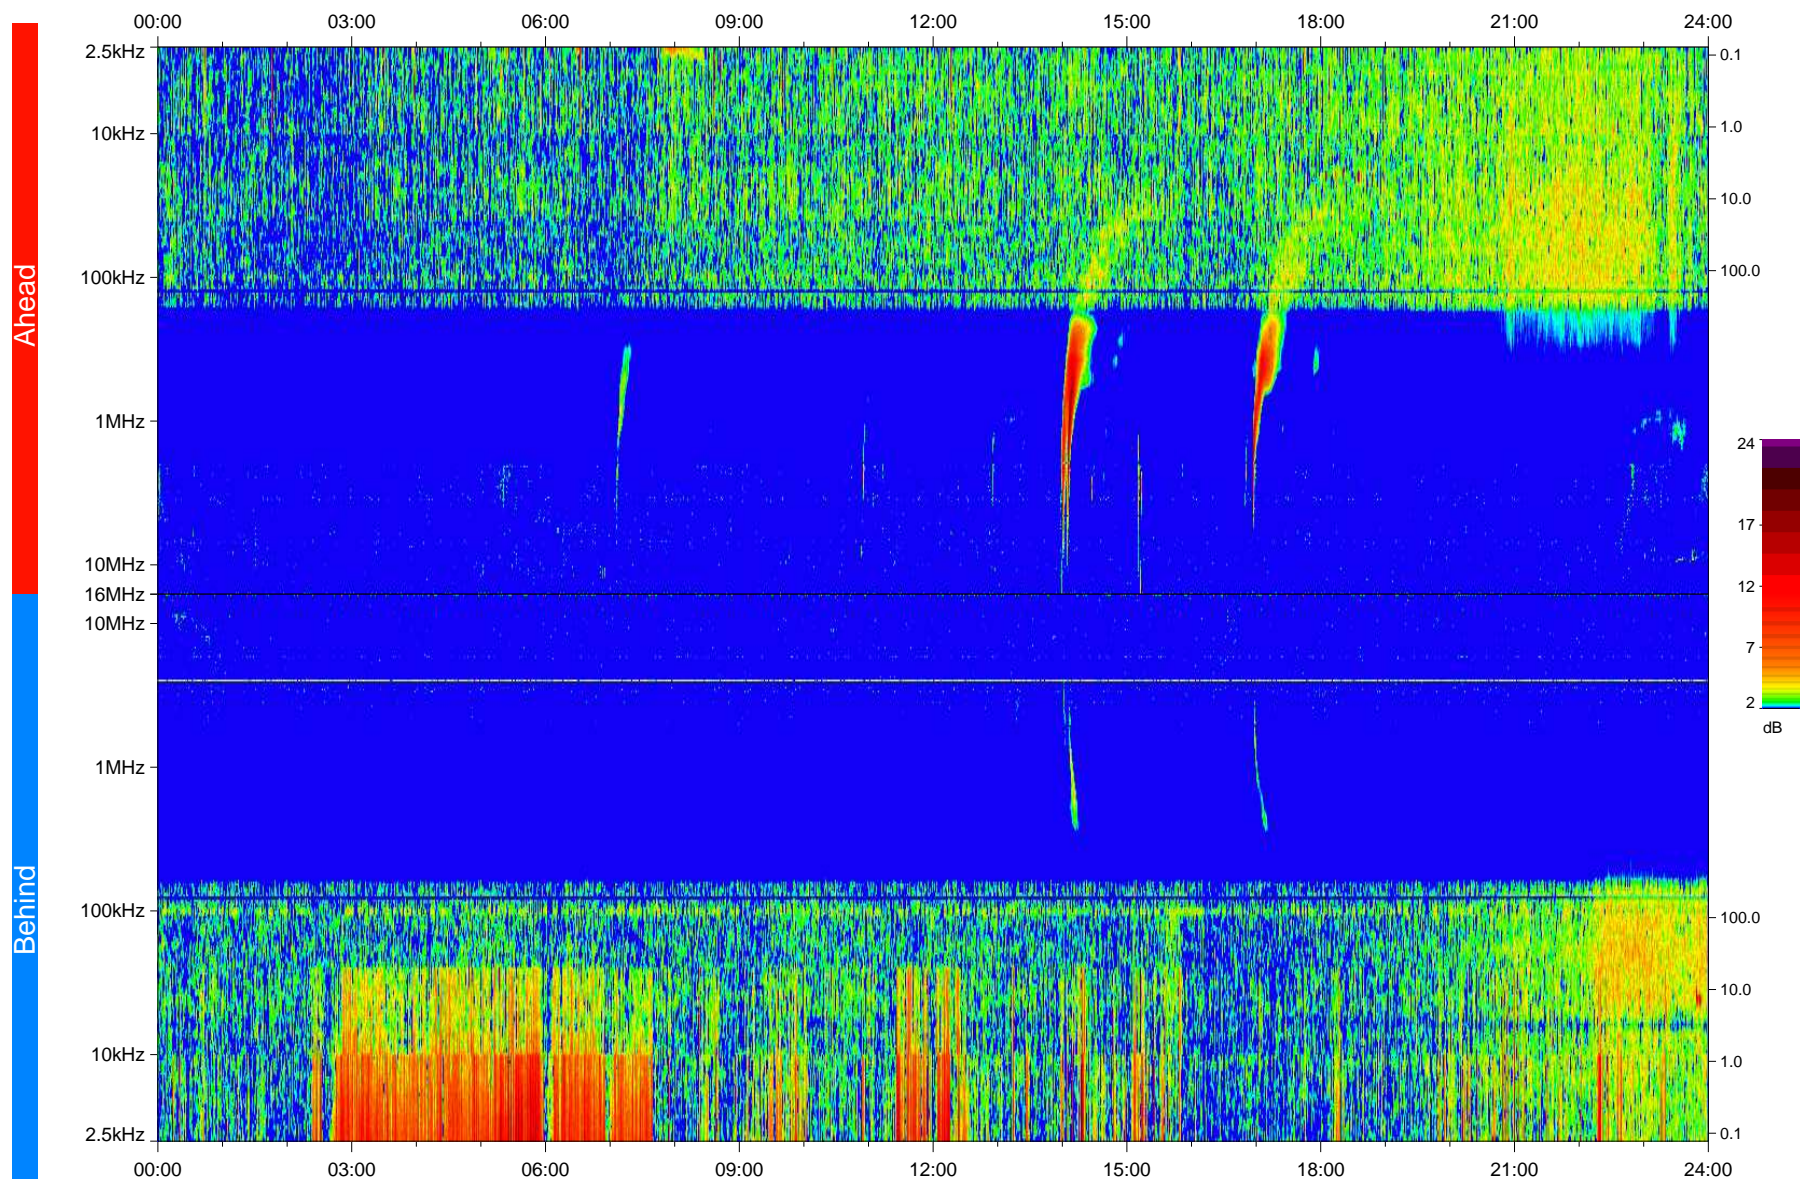

# STEREO/WAVES Daily Summary - 15-Aug-2010 (DOY 227)

Ahead source file: swaves\_ahead\_2010\_227\_1\_04.fin  
Ahead PSE Angle: 79.6°

Behind PSE Angle: -72.2°  
Behind source file: swaves\_behind\_2010\_227\_1\_04.fin

Time (UTC)

file: stereo\_swaves\_daily-summary\_color\_20100815\_v04  
made by: space.umn.edu on macOS with IDL 8.8.2 on 2022-10-16 12:14:44, with TMLib V945 / dynspec V311