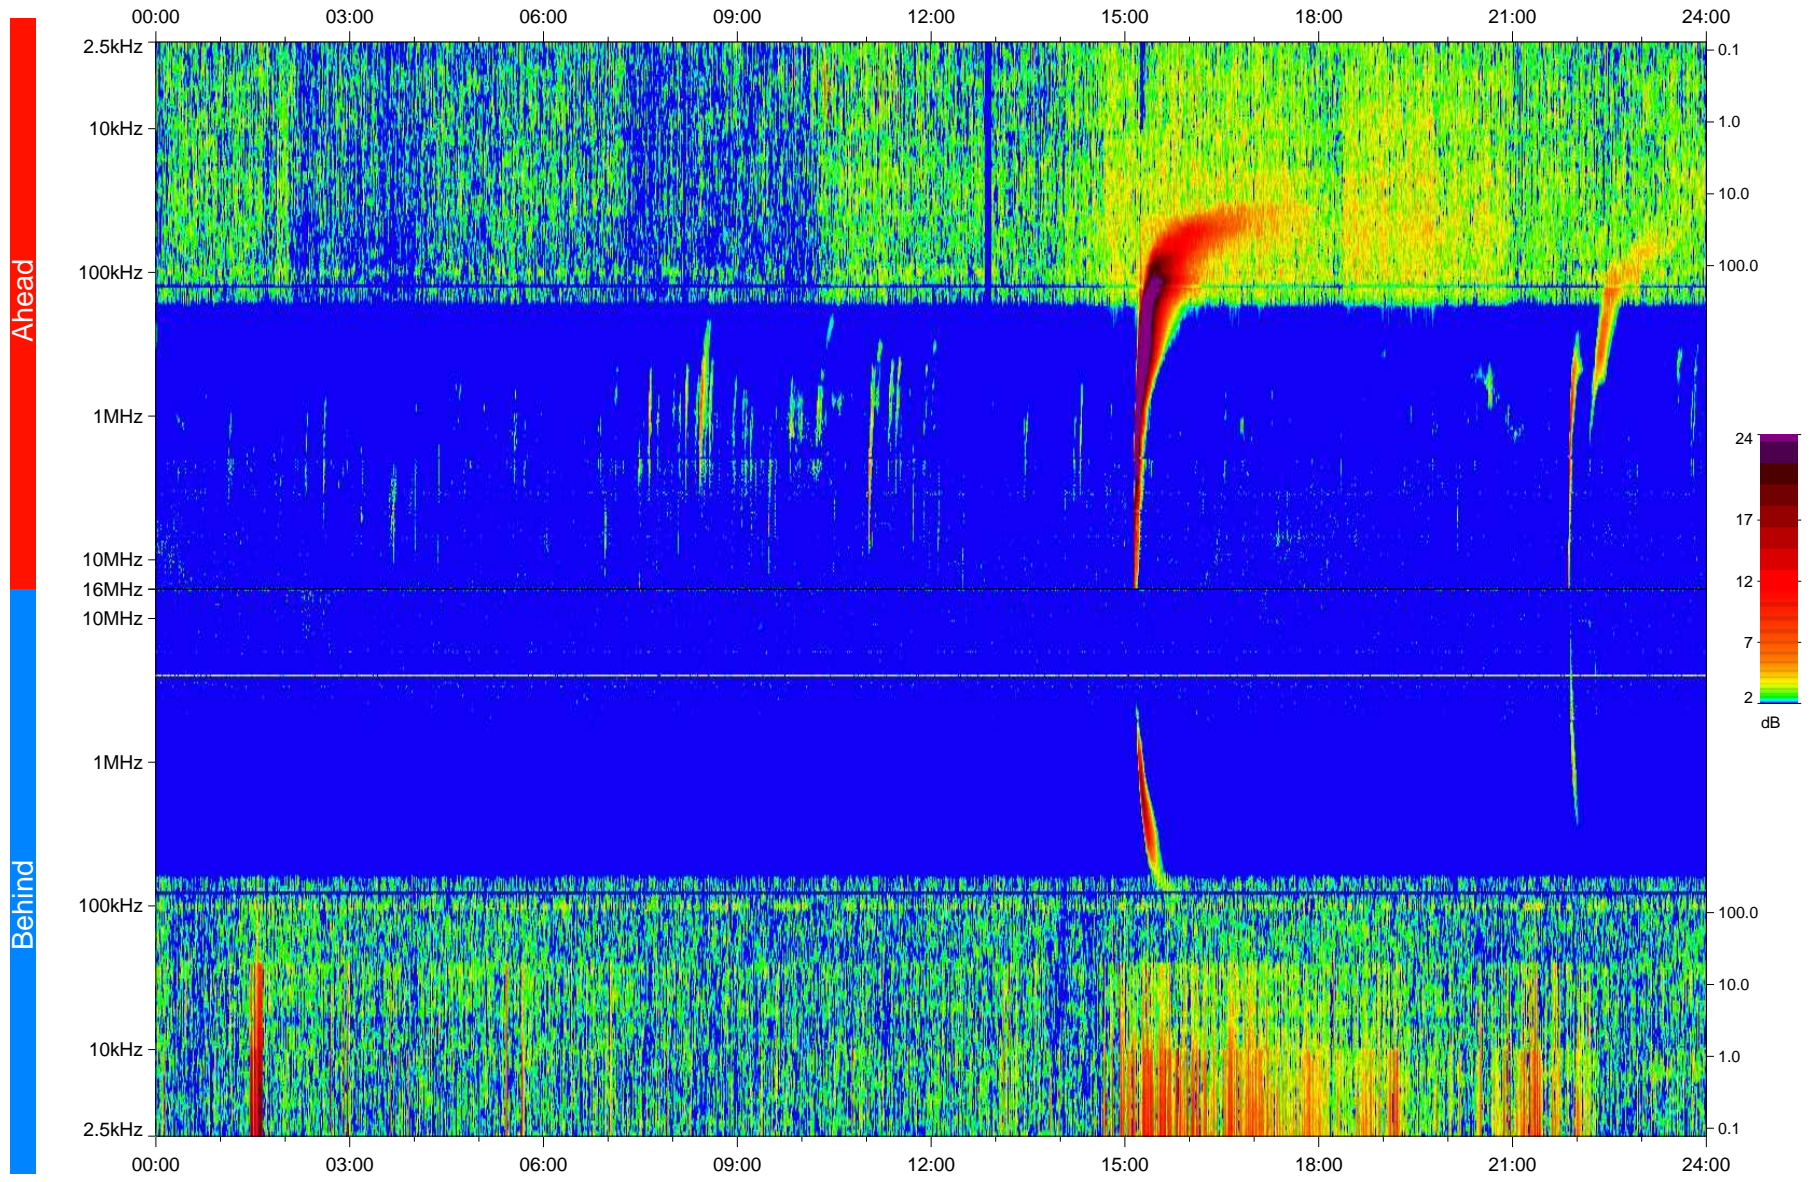

STEREO/WAVES Daily Summary - 13-Aug-2010 (DOY 225)

Ahead source file: swaves_ahead_2010_225_1_04.fin
Ahead PSE Angle: 79.4°

Behind PSE Angle: -72.0°
Behind source file: swaves_behind_2010_225_1_04.fin

Time (UTC)

file: stereo_swaves_daily-summary_color_20100813_v04
made by: space.umn.edu on macOS with IDL 8.8.2 on 2022-10-16 12:09:03, with TMLib V945 / dynspec V311