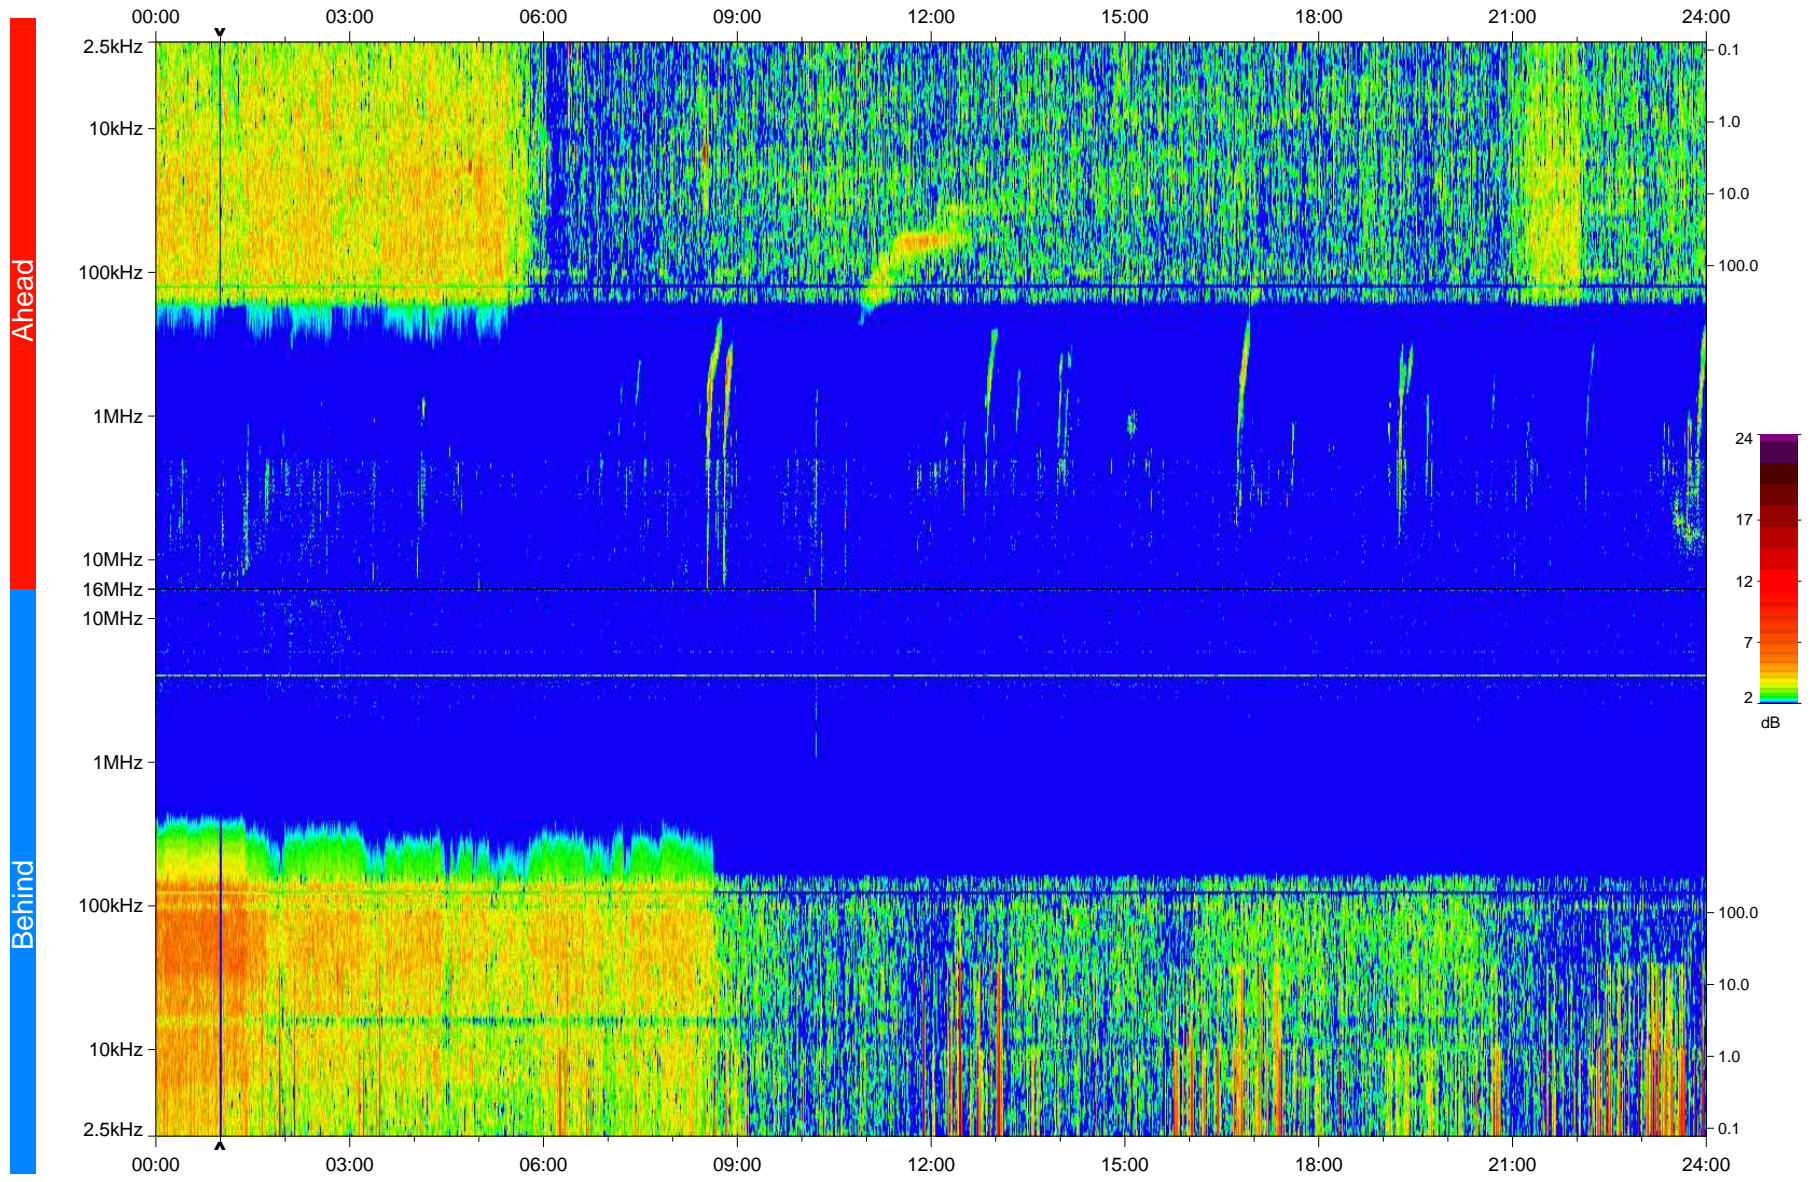

STEREO/WAVES Daily Summary - 12-Aug-2010 (DOY 224)

Ahead source file: swaves_ahead_2010_224_1_04.fin
Ahead PSE Angle: 79.3°

Behind PSE Angle: -71.9°
Behind source file: swaves_behind_2010_224_1_04.fin

Time (UTC)

file: stereo_swaves_daily-summary_color_20100812_v04
made by: space.umn.edu on macOS with IDL 8.8.2 on 2022-10-16 12:06:15, with TLib V945 / dynspec V311