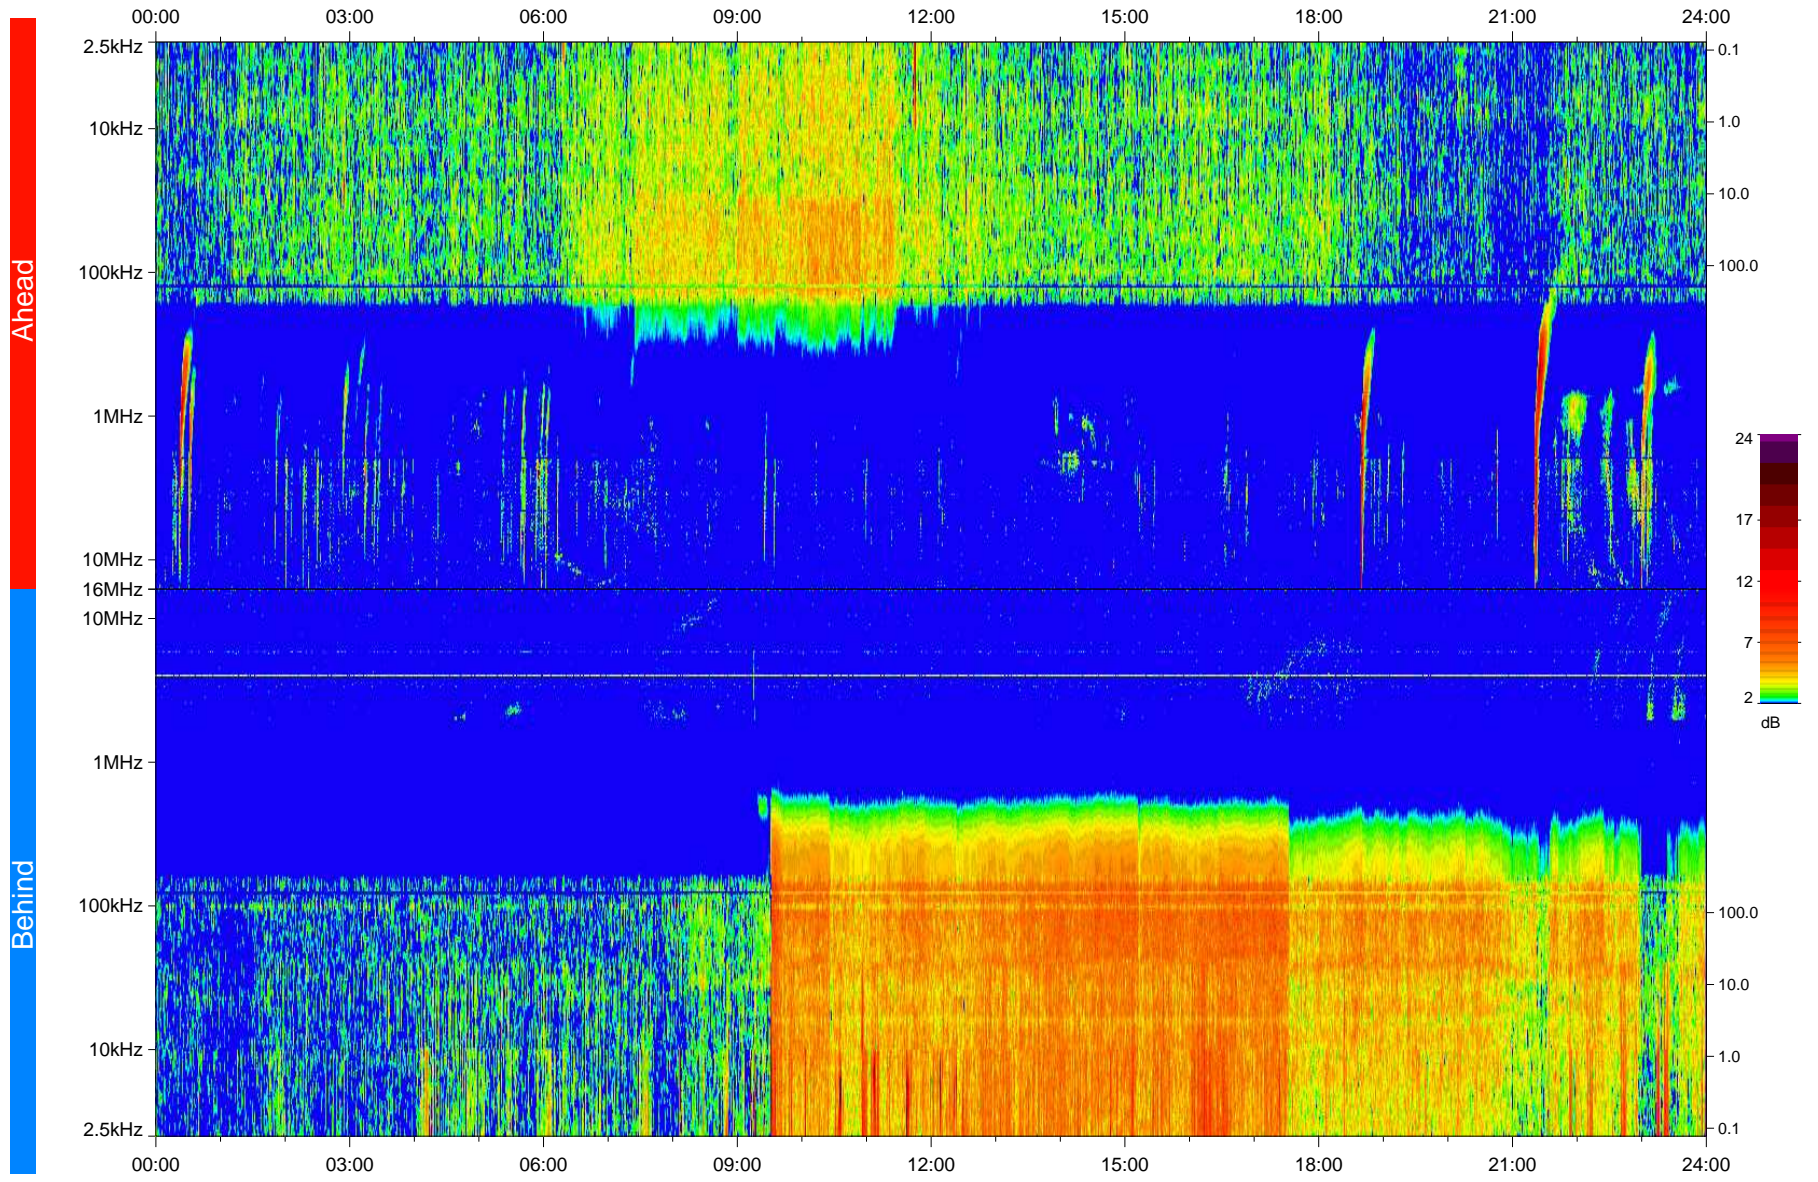

# STEREO/WAVES Daily Summary - 11-Aug-2010 (DOY 223)

Ahead source file: swaves\_ahead\_2010\_223\_1\_04.fin  
Ahead PSE Angle: 79.3°

Behind PSE Angle: -71.8°  
Behind source file: swaves\_behind\_2010\_223\_1\_04.fin

Time (UTC)

file: stereo\_swaves\_daily-summary\_color\_20100811\_v04  
made by: space.umn.edu on macOS with IDL 8.8.2 on 2022-10-16 12:03:24, with TMLib V945 / dynspec V311