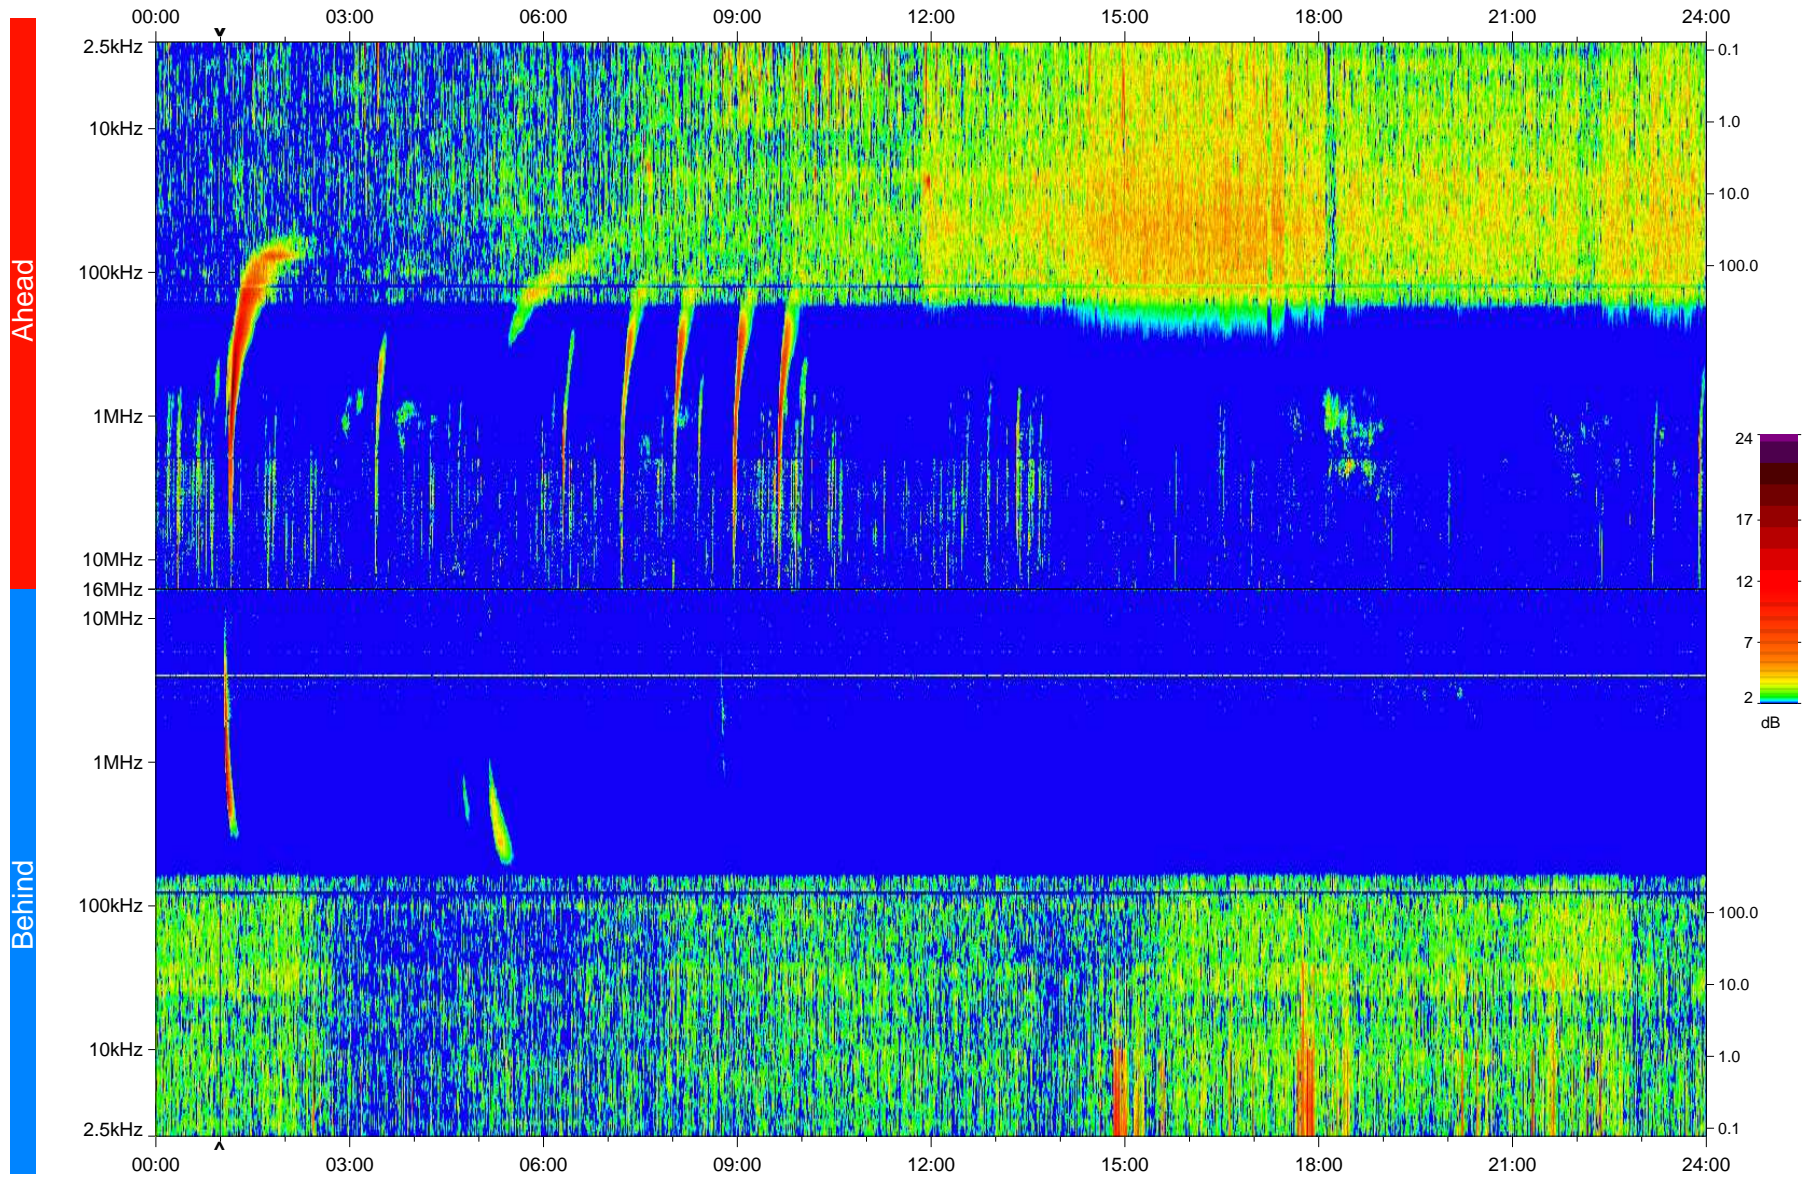

STEREO/WAVES Daily Summary - 10-Aug-2010 (DOY 222)

Ahead source file: swaves_ahead_2010_222_1_04.fin
Ahead PSE Angle: 79.2°

Behind PSE Angle: -71.8°
Behind source file: swaves_behind_2010_222_1_04.fin

Time (UTC)

file: stereo_swaves_daily-summary_color_20100810_v04
made by: space.umn.edu on macOS with IDL 8.8.2 on 2022-10-16 12:00:33, with TLib V945 / dynspec V311