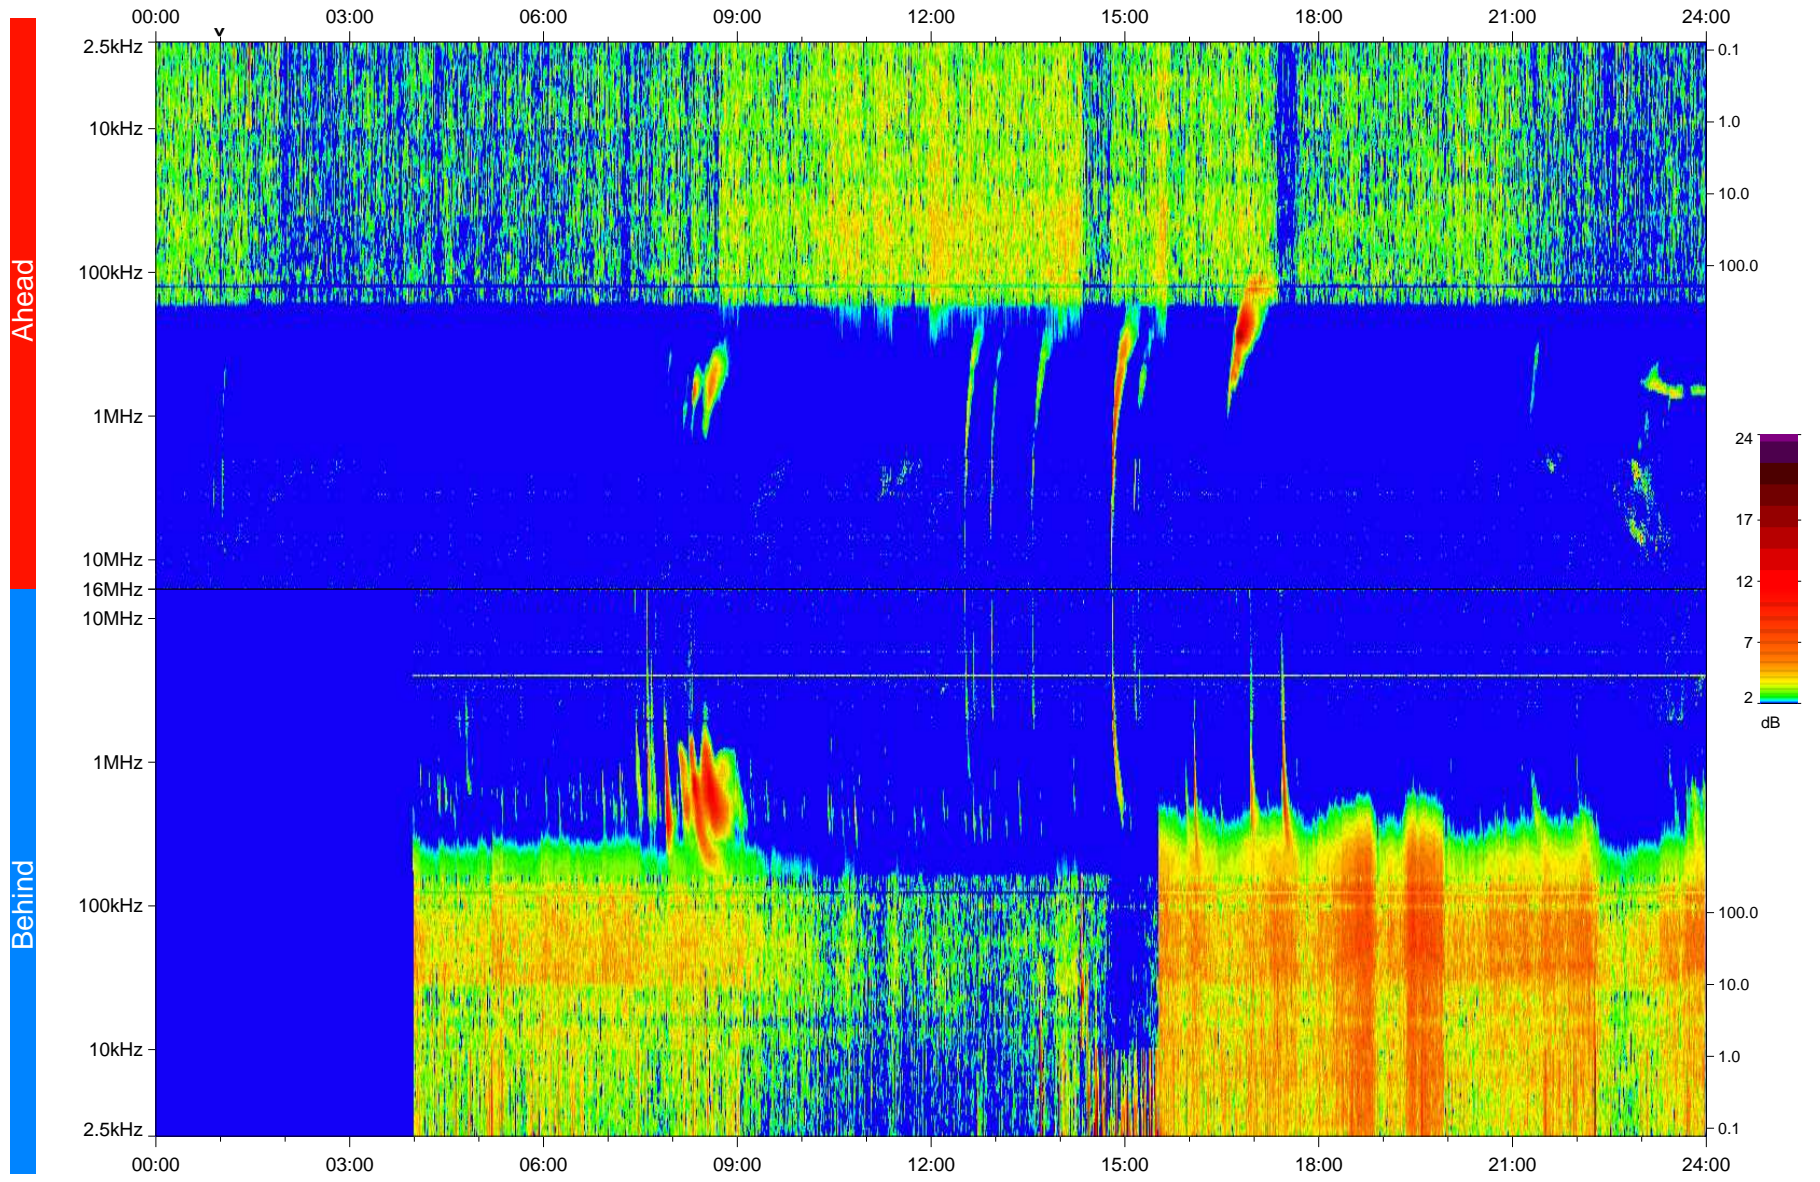

# STEREO/WAVES Daily Summary - 02-Aug-2010 (DOY 214)

Ahead source file: swaves\_ahead\_2010\_214\_1\_04.fin  
Ahead PSE Angle: 78.5°

Behind PSE Angle: -71.2°  
Behind source file: swaves\_behind\_2010\_214\_1\_04.fin

Time (UTC)

file: stereo\_swaves\_daily-summary\_color\_20100802\_v04  
made by: space.umn.edu on macOS with IDL 8.8.2 on 2022-10-16 11:37:44, with TMLib V945 / dynspec V311