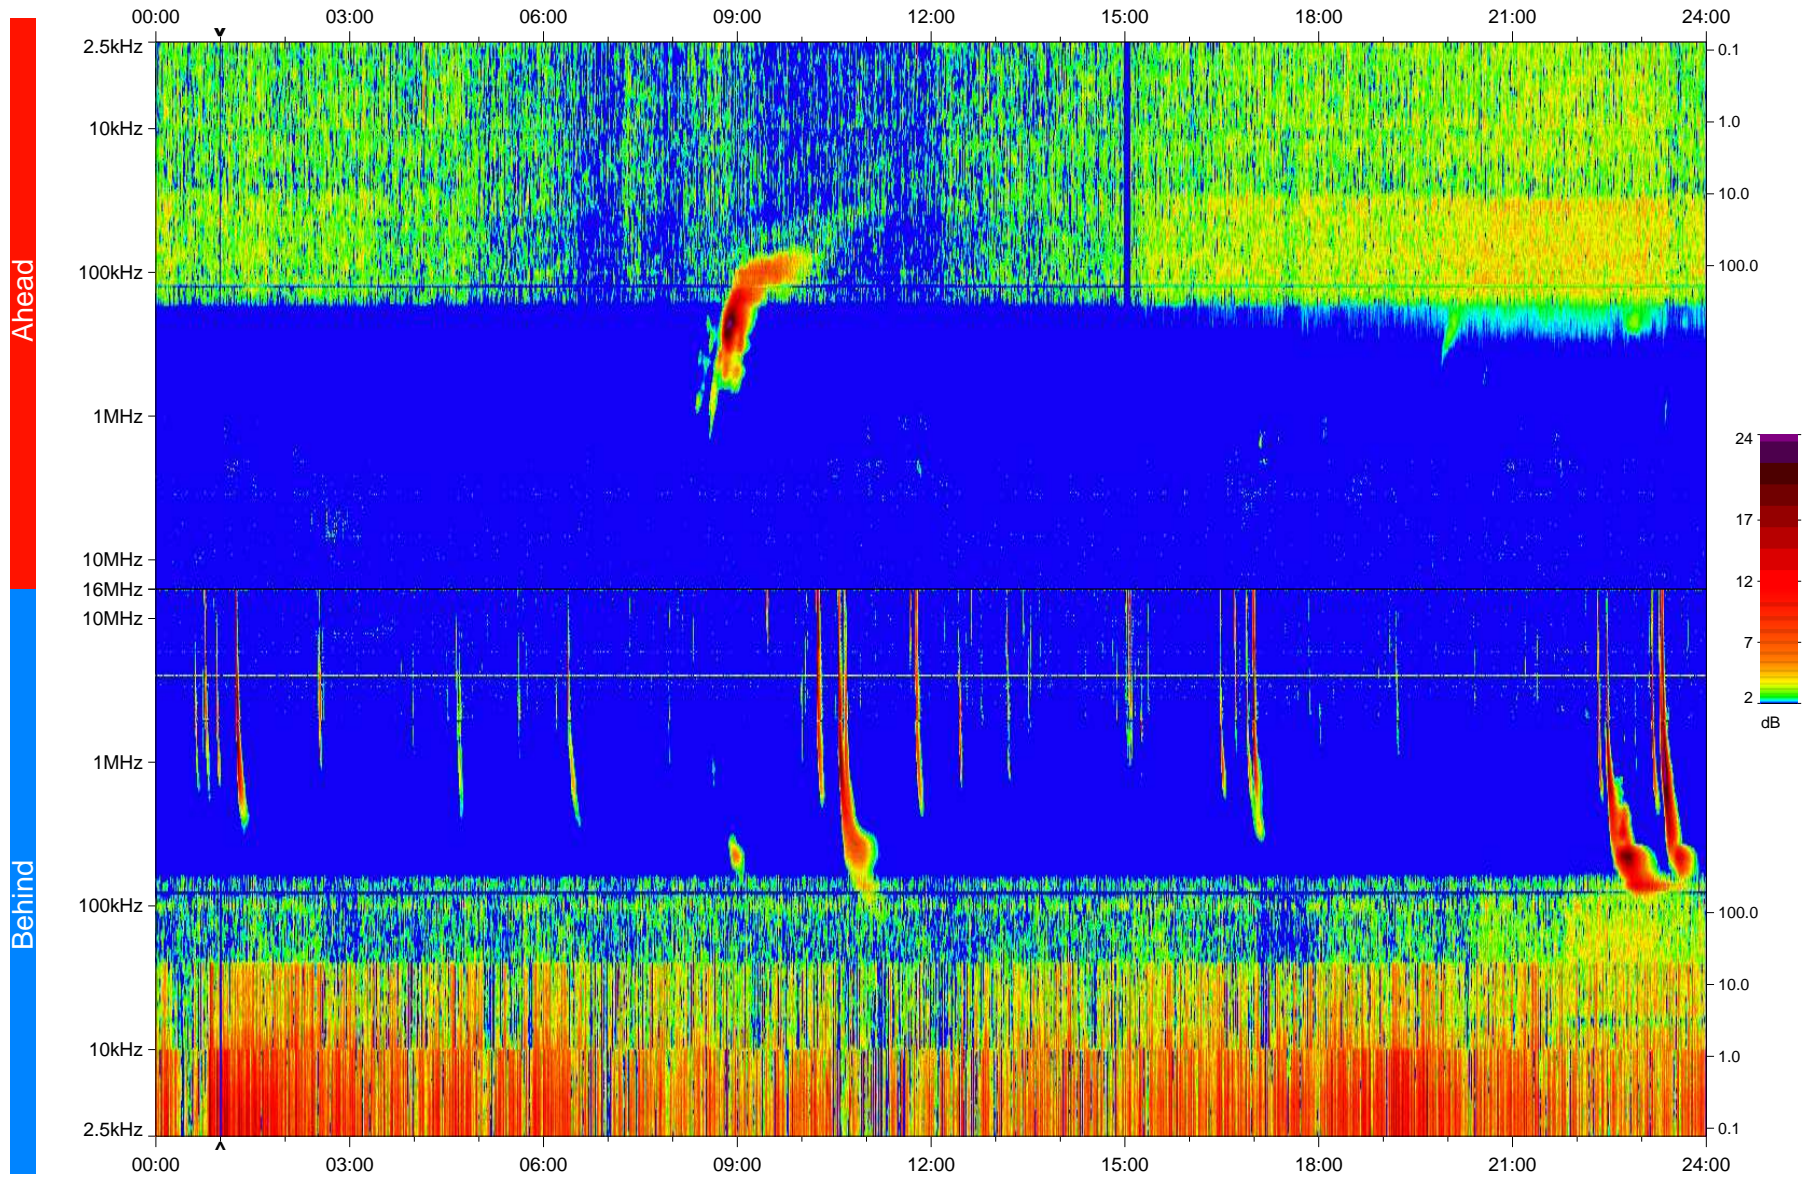

# STEREO/WAVES Daily Summary - 27-Jul-2010 (DOY 208)

Ahead source file: swaves\_ahead\_2010\_208\_1\_04.fin  
Ahead PSE Angle: 77.9°

Behind PSE Angle: -70.9°  
Behind source file: swaves\_behind\_2010\_208\_1\_04.fin

Time (UTC)

file: stereo\_swaves\_daily-summary\_color\_20100727\_v04  
made by: space.umn.edu on macOS with IDL 8.8.2 on 2022-10-16 11:21:18, with TLib V945 / dynspec V311