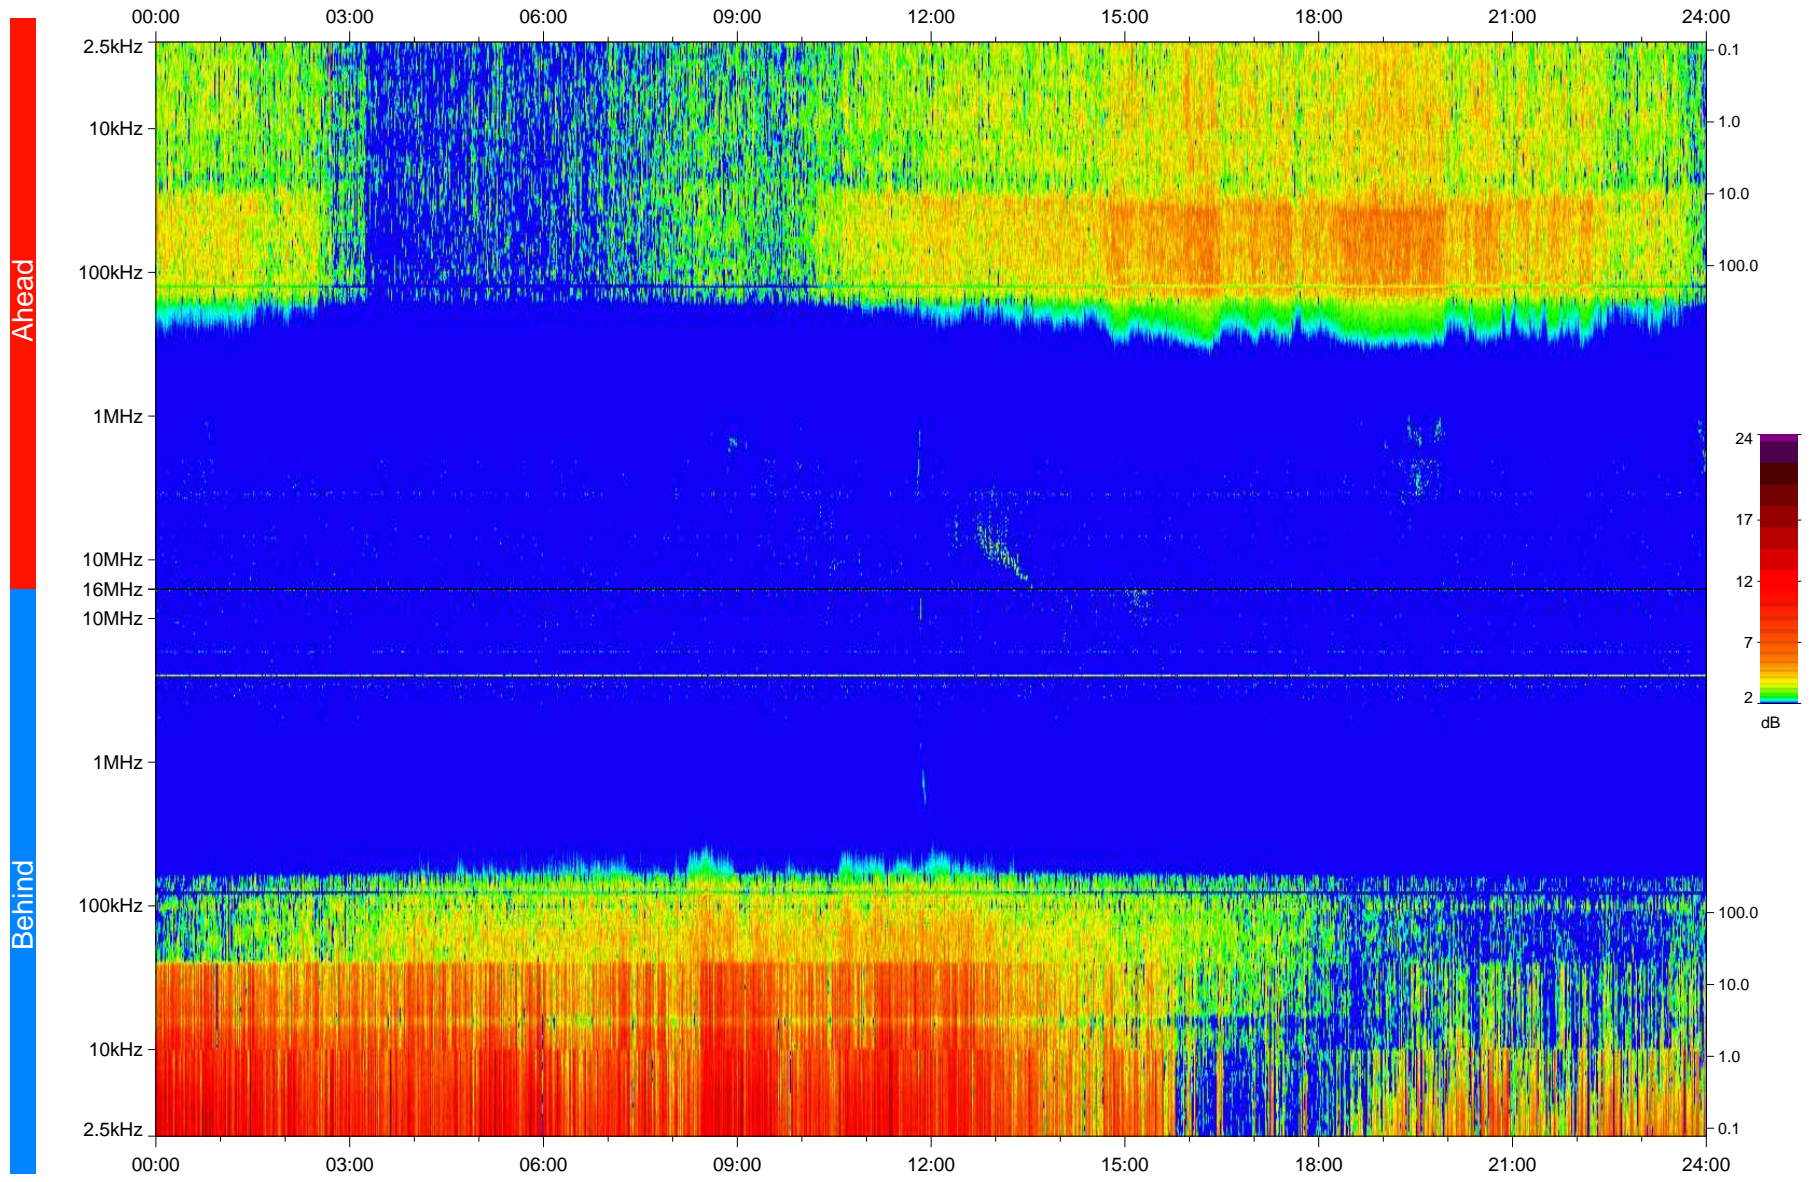

# STEREO/WAVES Daily Summary - 24-Jul-2010 (DOY 205)

Ahead source file: swaves\_ahead\_2010\_205\_1\_04.fin  
Ahead PSE Angle: 77.7°

Behind PSE Angle: -70.7°  
Behind source file: swaves\_behind\_2010\_205\_1\_04.fin

Time (UTC)

file: stereo\_swaves\_daily-summary\_color\_20100724\_v04  
made by: space.umn.edu on macOS with IDL 8.8.2 on 2022-10-16 11:12:45, with TLib V945 / dynspec V311