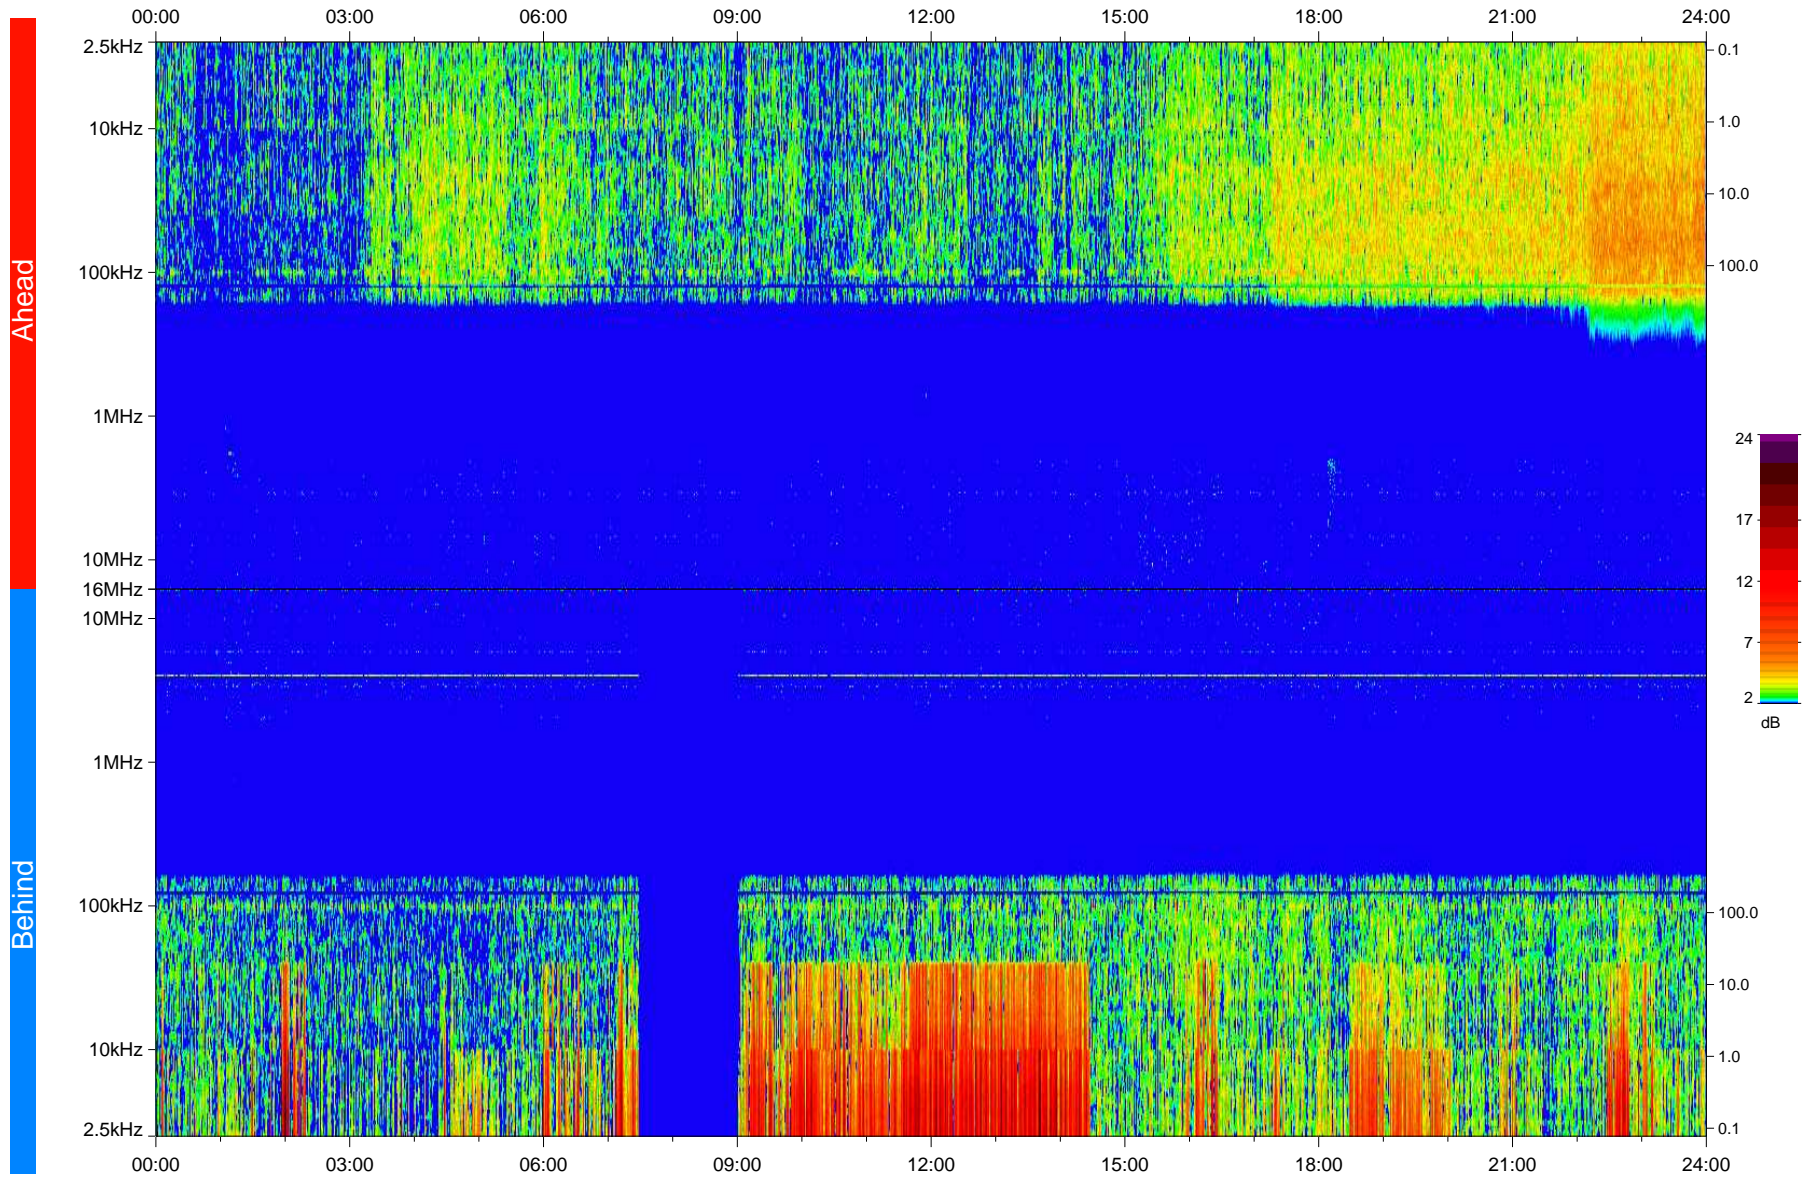

# STEREO/WAVES Daily Summary - 14-Jul-2010 (DOY 195)

Ahead source file: swaves\_ahead\_2010\_195\_1\_04.fin  
Ahead PSE Angle: -76.7°

Behind PSE Angle: -70.3°  
Behind source file: swaves\_behind\_2010\_195\_1\_04.fin

Time (UTC)

file: stereo\_swaves\_daily-summary\_color\_20100714\_v04  
made by: space.umn.edu on macOS with IDL 8.8.2 on 2022-10-16 10:44:19, with TLib V945 / dynspec V311