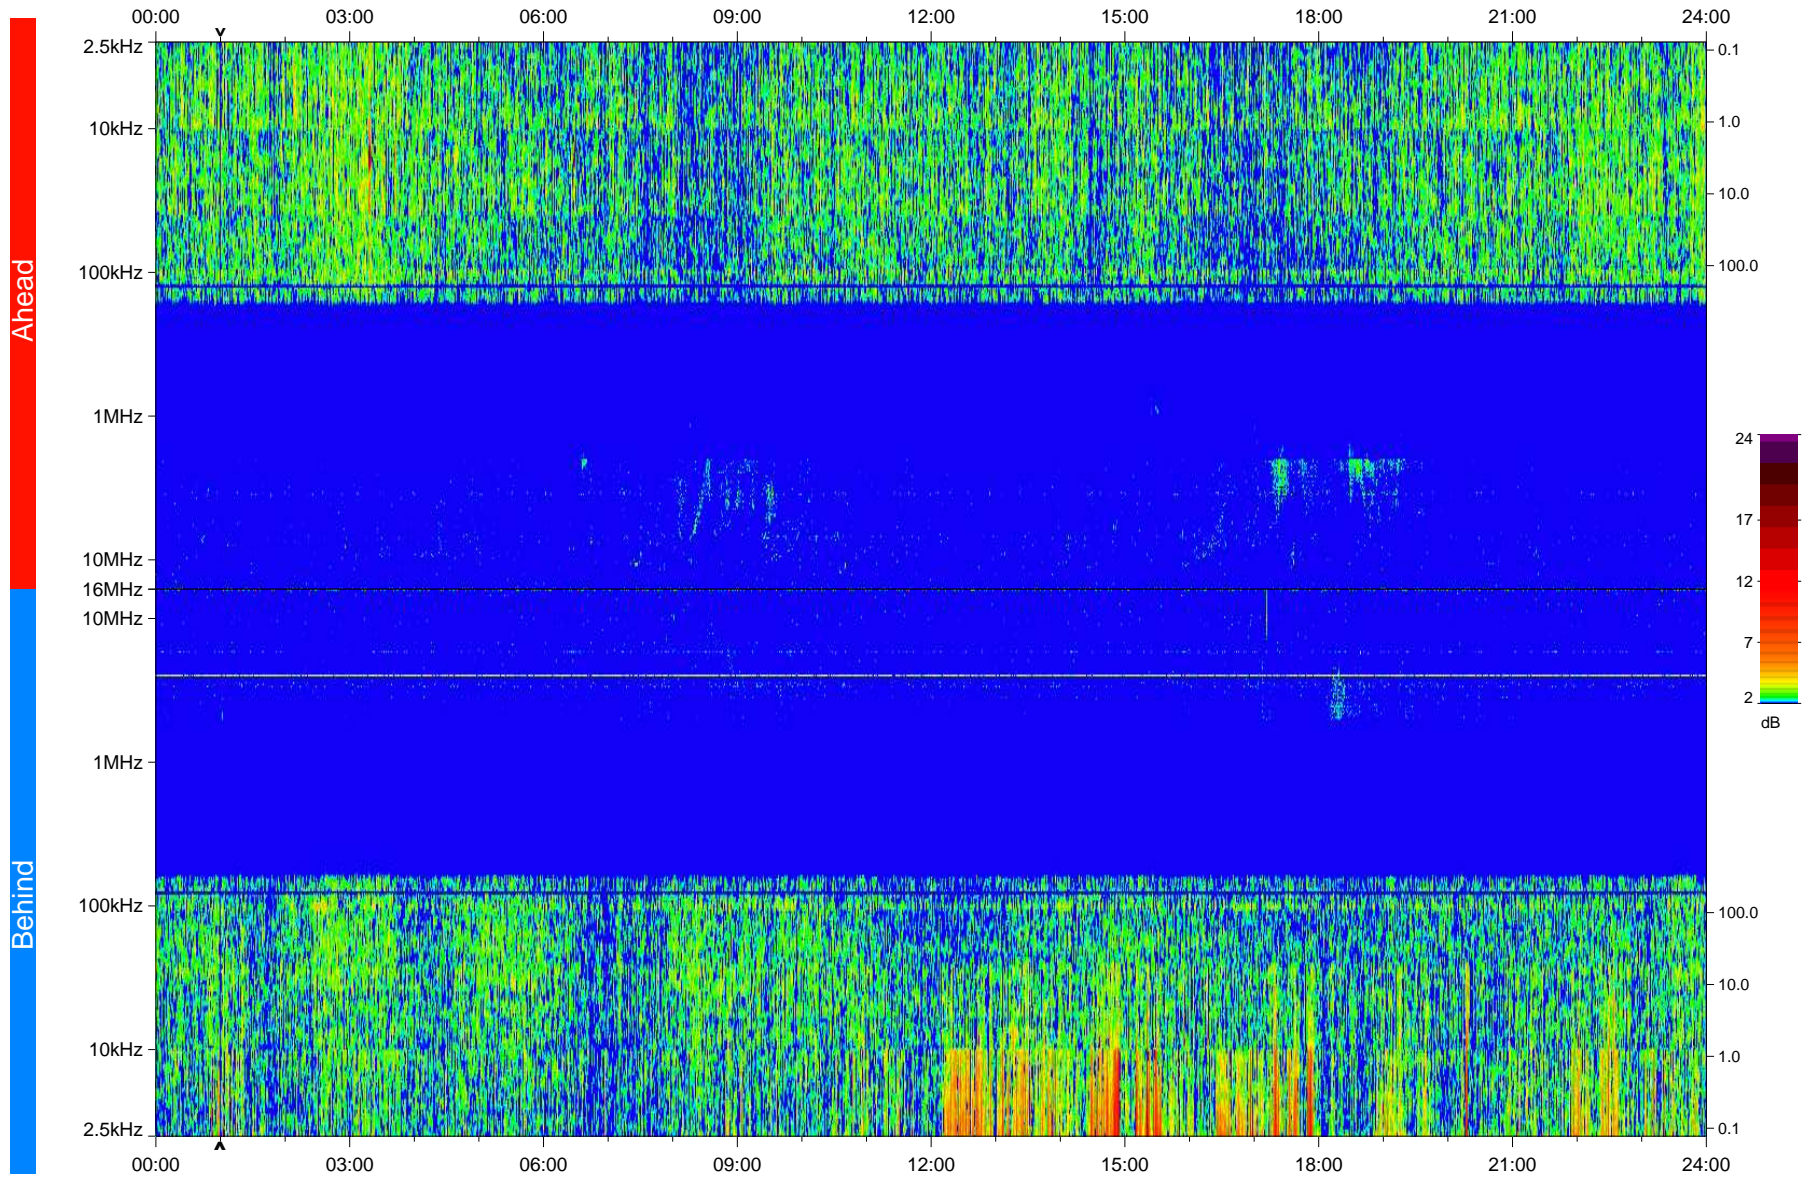

# STEREO/WAVES Daily Summary - 07-Jul-2010 (DOY 188)

Ahead source file: swaves\_ahead\_2010\_188\_1\_04.fin  
Ahead PSE Angle: 76.0°

Behind PSE Angle: -70.1°  
Behind source file: swaves\_behind\_2010\_188\_1\_04.fin

Time (UTC)

file: stereo\_swaves\_daily-summary\_color\_20100707\_v04  
made by: space.umn.edu on macOS with IDL 8.8.2 on 2022-10-16 10:24:28, with TLib V945 / dynspec V311