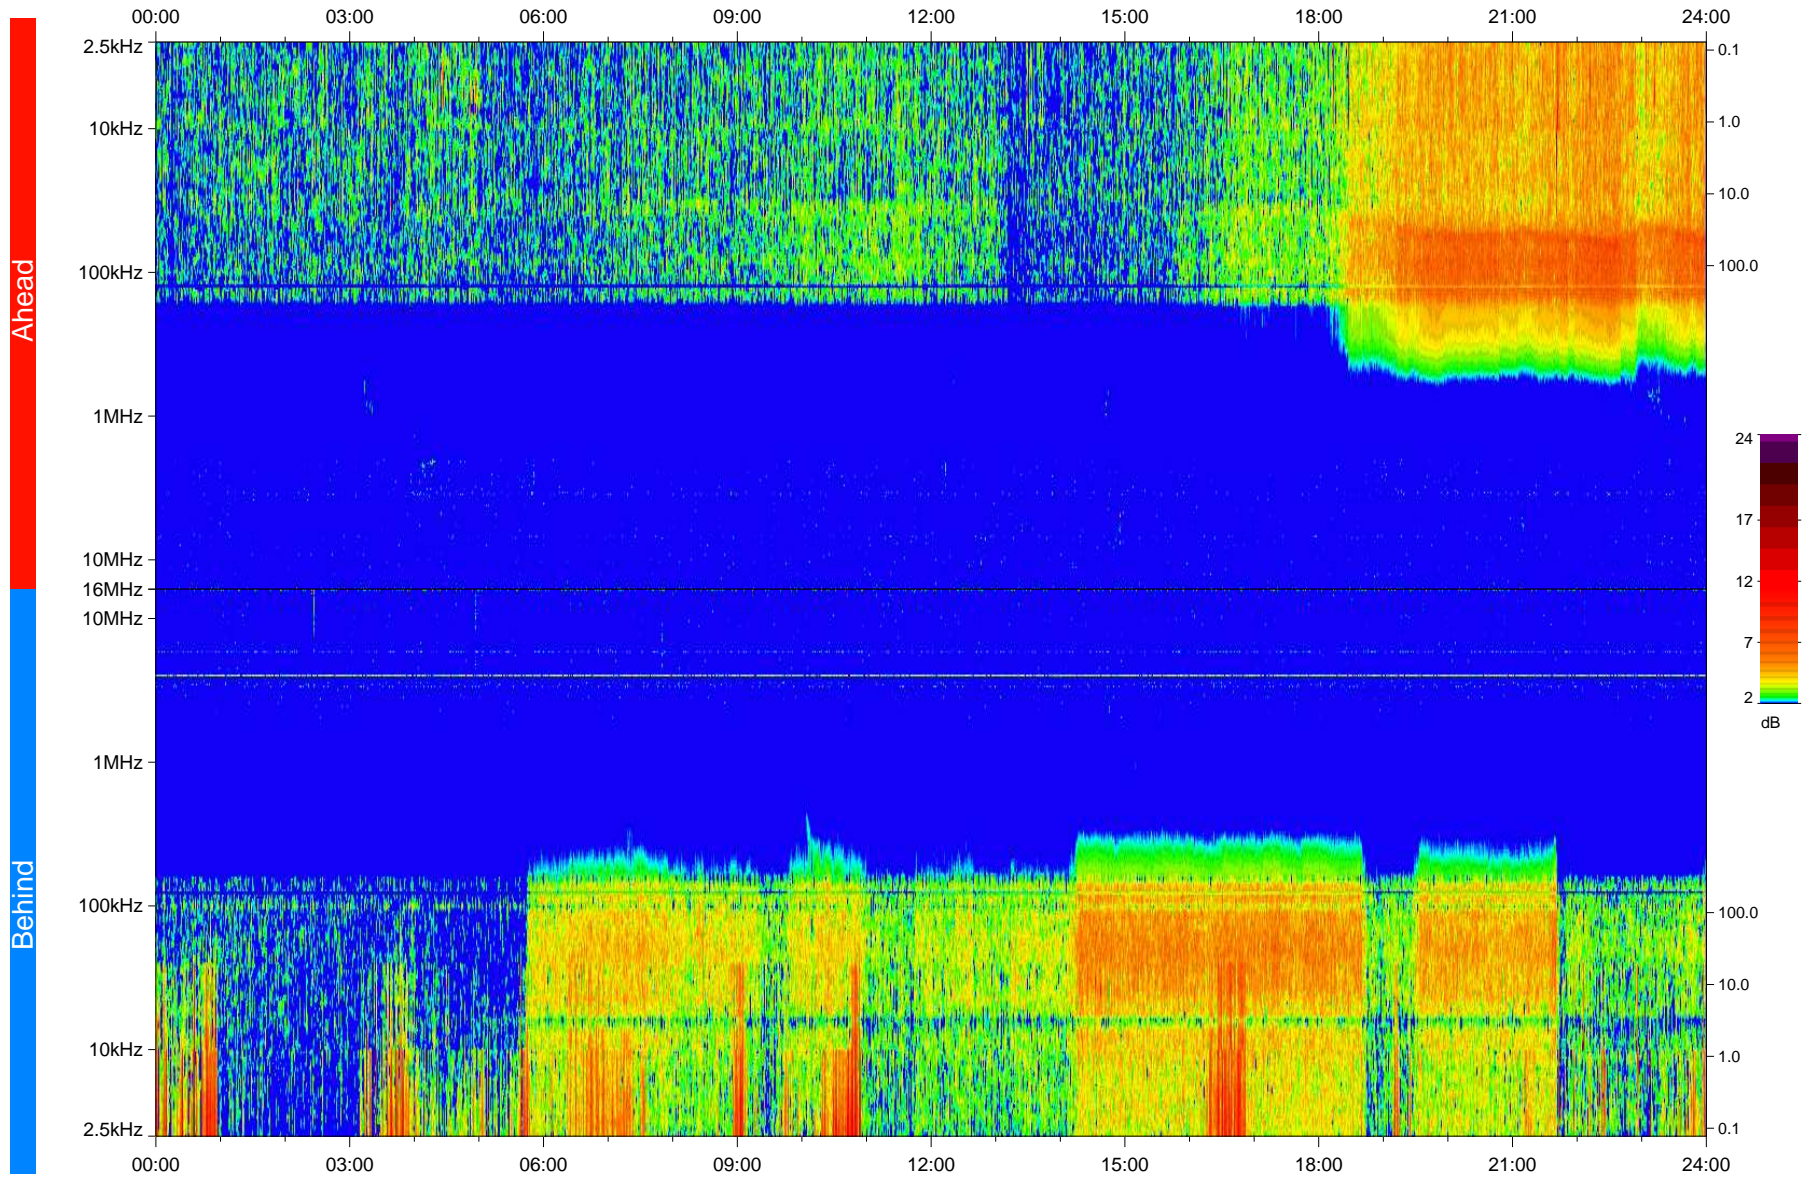

# STEREO/WAVES Daily Summary - 30-Jun-2010 (DOY 181)

Ahead source file: swaves\_ahead\_2010\_181\_1\_04.fin  
Ahead PSE Angle: 75.3°

Behind PSE Angle: -69.9°  
Behind source file: swaves\_behind\_2010\_181\_1\_04.fin

Time (UTC)

file: stereo\_swaves\_daily-summary\_color\_20100630\_v04  
made by: space.umn.edu on macOS with IDL 8.8.2 on 2022-10-16 10:04:34, with TLib V945 / dynspec V311