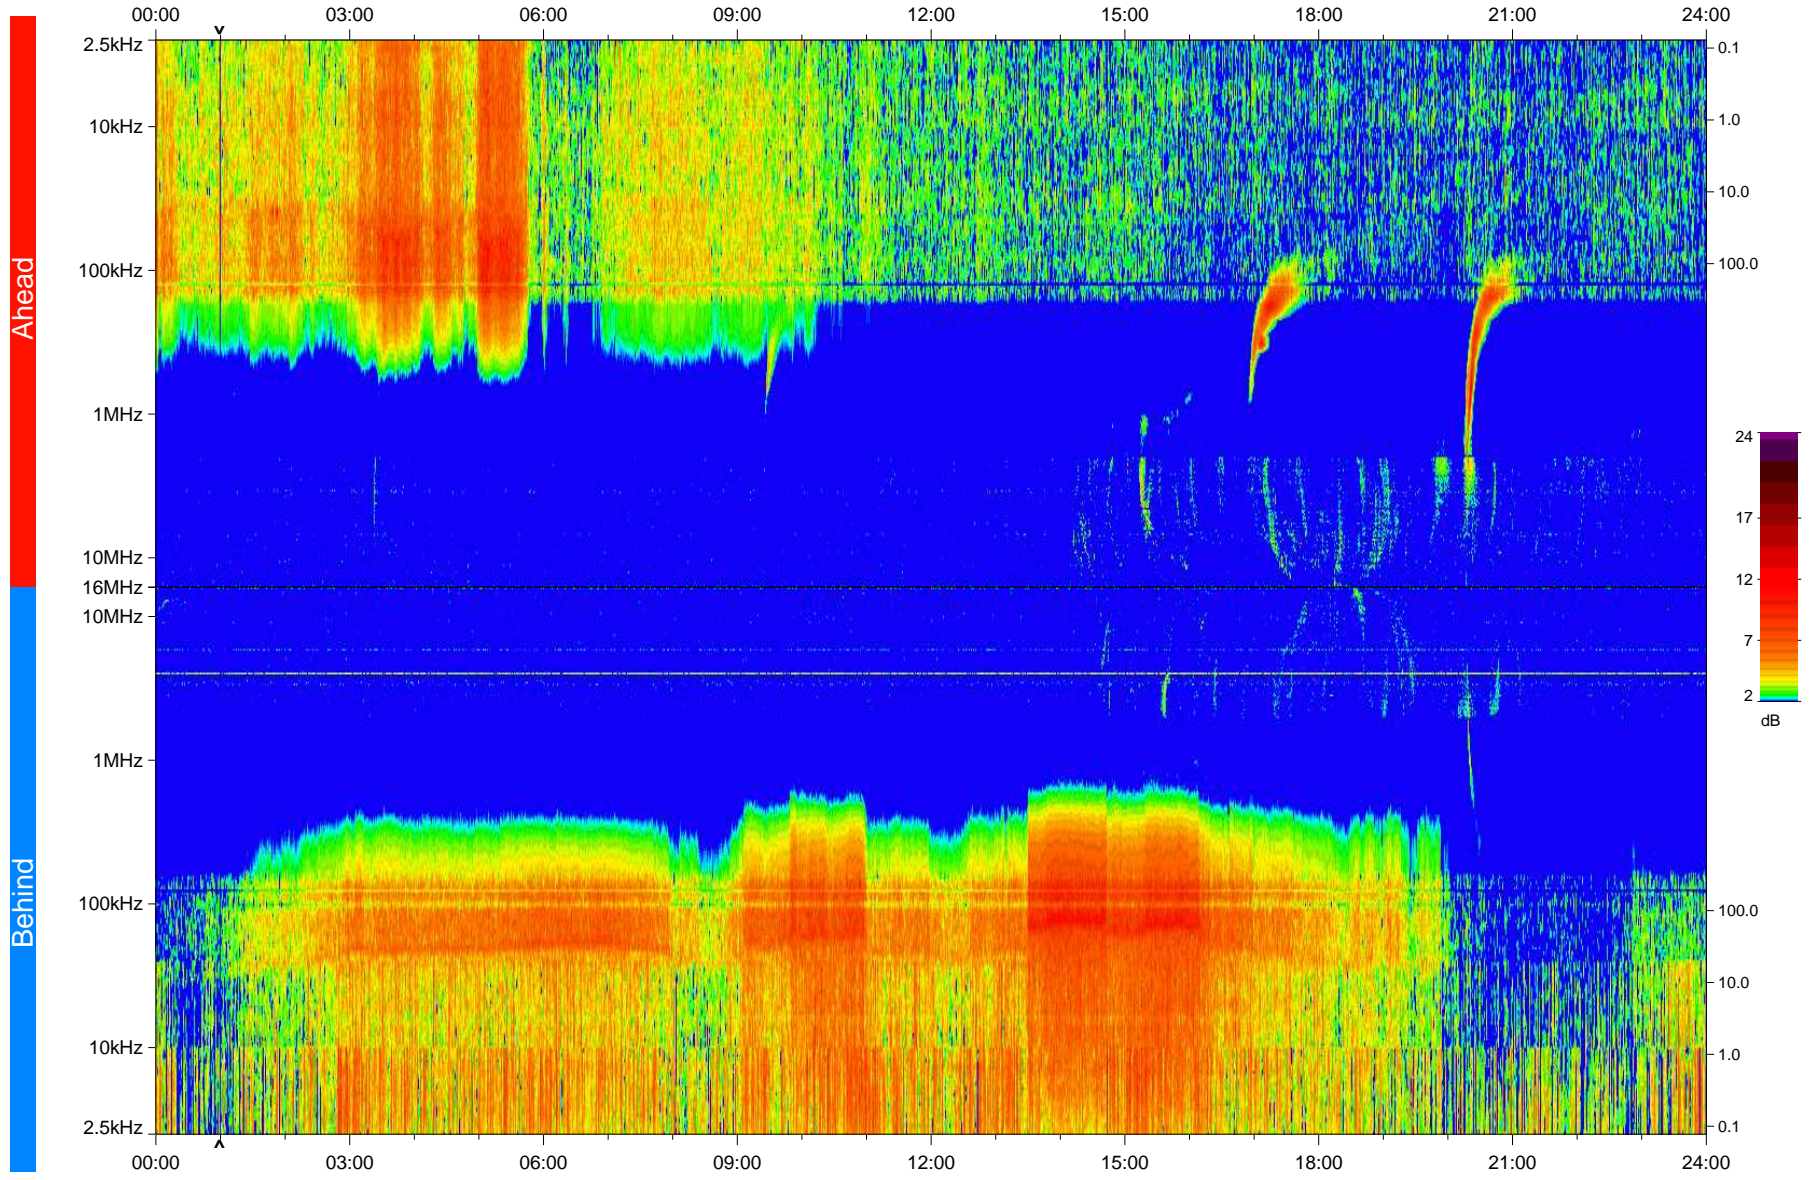

STEREO/WAVES Daily Summary - 21-Jun-2010 (DOY 172)

Ahead source file: swaves_ahead_2010_172_1_04.fin
Ahead PSE Angle: 74.5°

Behind PSE Angle: -69.8°
Behind source file: swaves_behind_2010_172_1_04.fin

Time (UTC)

file: stereo_swaves_daily-summary_color_20100621_v04
made by: space.umn.edu on macOS with IDL 8.8.2 on 2022-10-16 09:39:13, with TLib V945 / dynspec V311