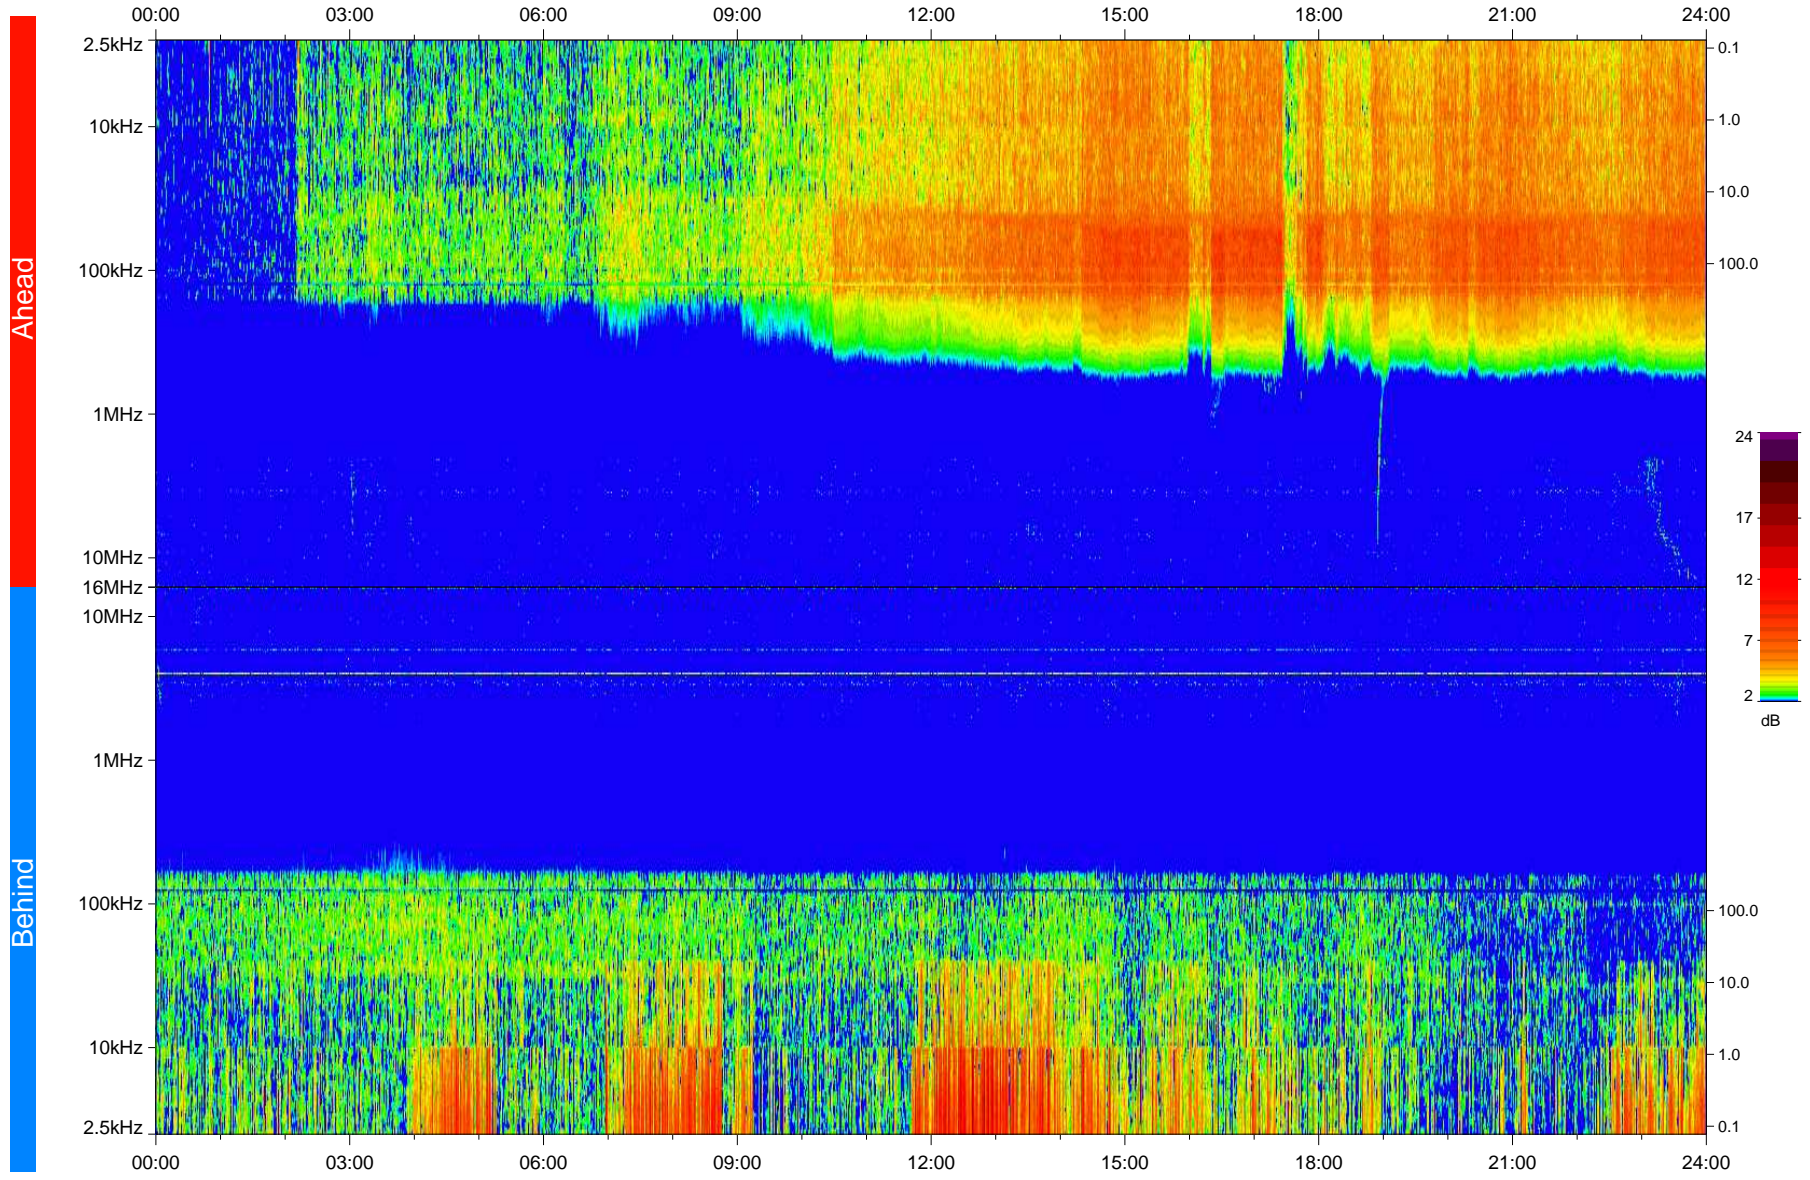

STEREO/WAVES Daily Summary - 20-Jun-2010 (DOY 171)

Ahead source file: swaves_ahead_2010_171_1_04.fin
Ahead PSE Angle: 74.3°

Behind PSE Angle: -69.8°
Behind source file: swaves_behind_2010_171_1_04.fin

Time (UTC)

file: stereo_swaves_daily-summary_color_20100620_v04
made by: space.umn.edu on macOS with IDL 8.8.2 on 2022-10-16 09:36:22, with TLib V945 / dynspec V311