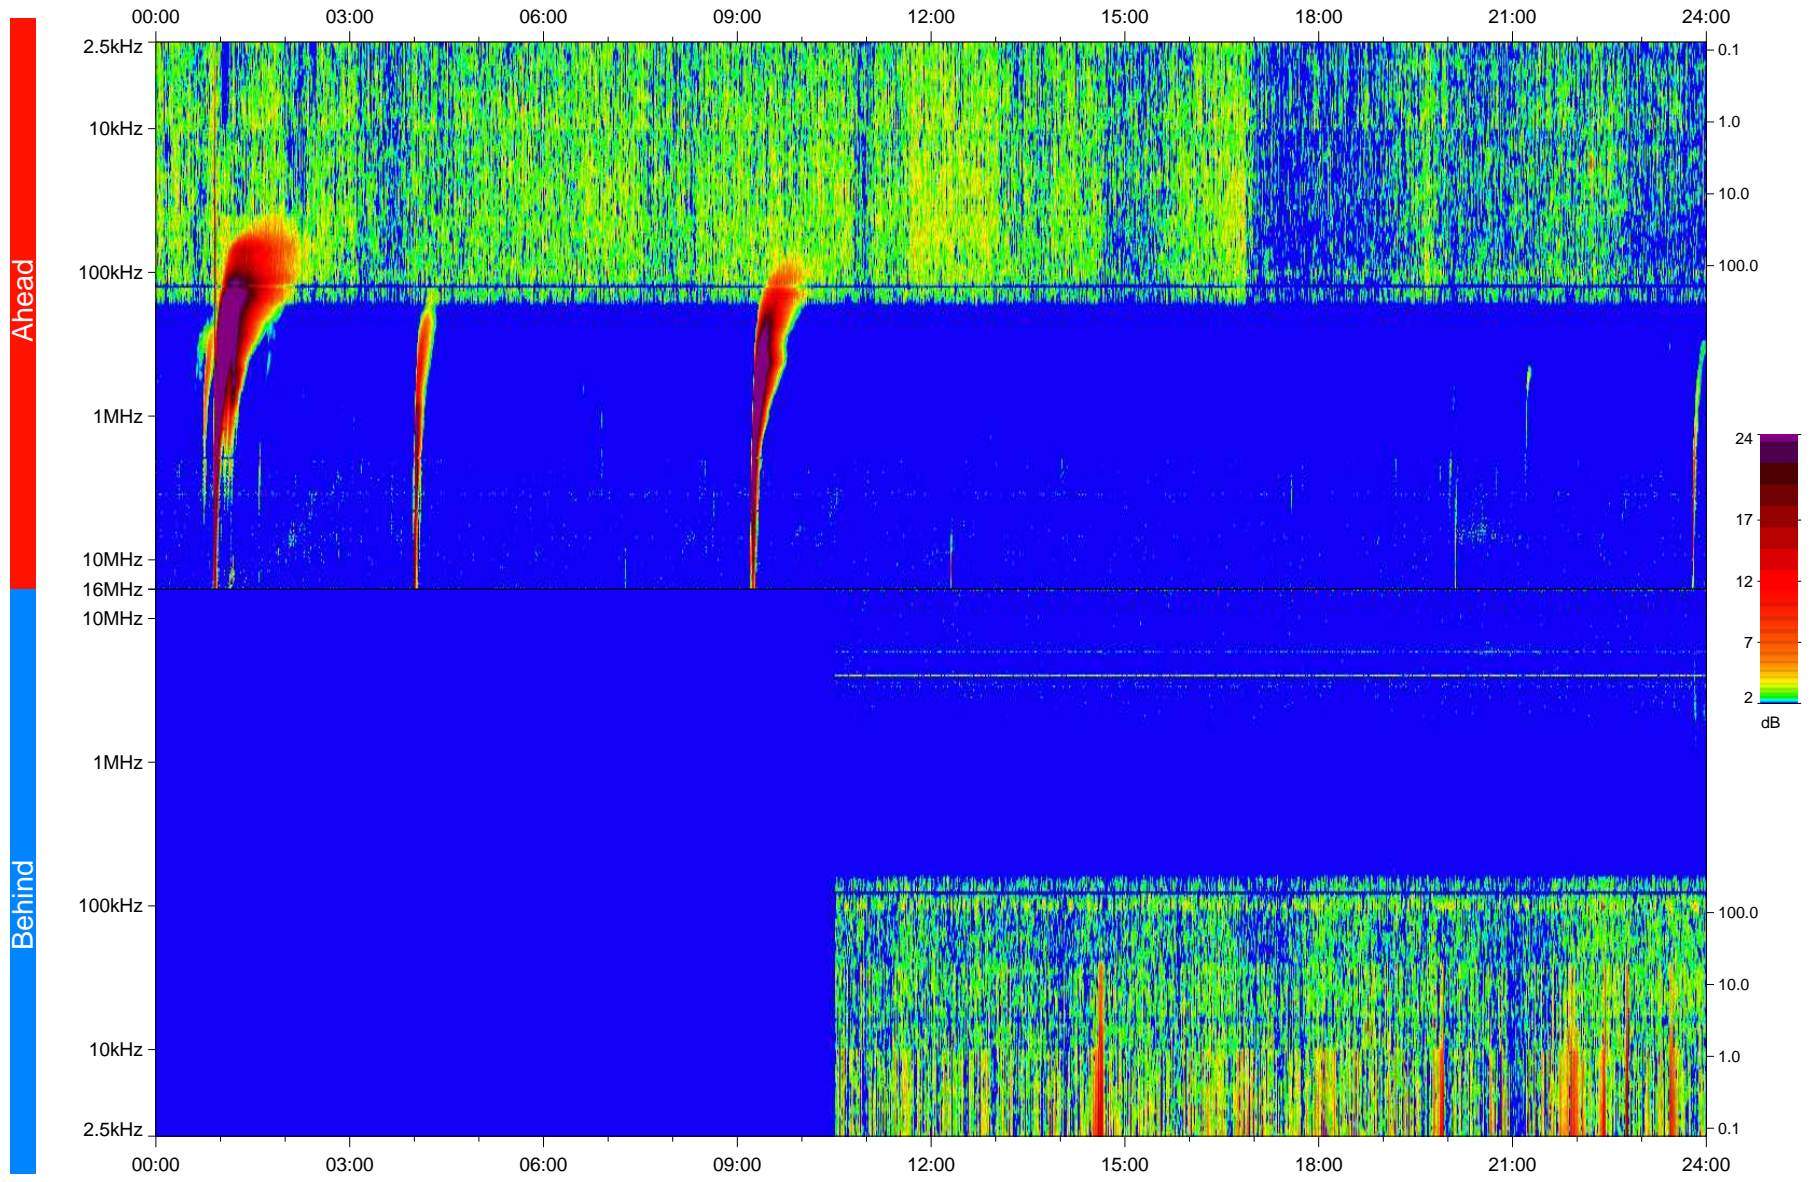

STEREO/WAVES Daily Summary - 12-Jun-2010 (DOY 163)

Ahead source file: swaves_ahead_2010_163_1_04.fin
Ahead PSE Angle: 73.6°

Behind PSE Angle: -69.7°
Behind source file: swaves_behind_2010_163_1_04.fin

Time (UTC)

file: stereo_swaves_daily-summary_color_20100612_v04
made by: space.umn.edu on macOS with IDL 8.8.2 on 2022-10-16 09:13:41, with TMLib V945 / dynspec V311