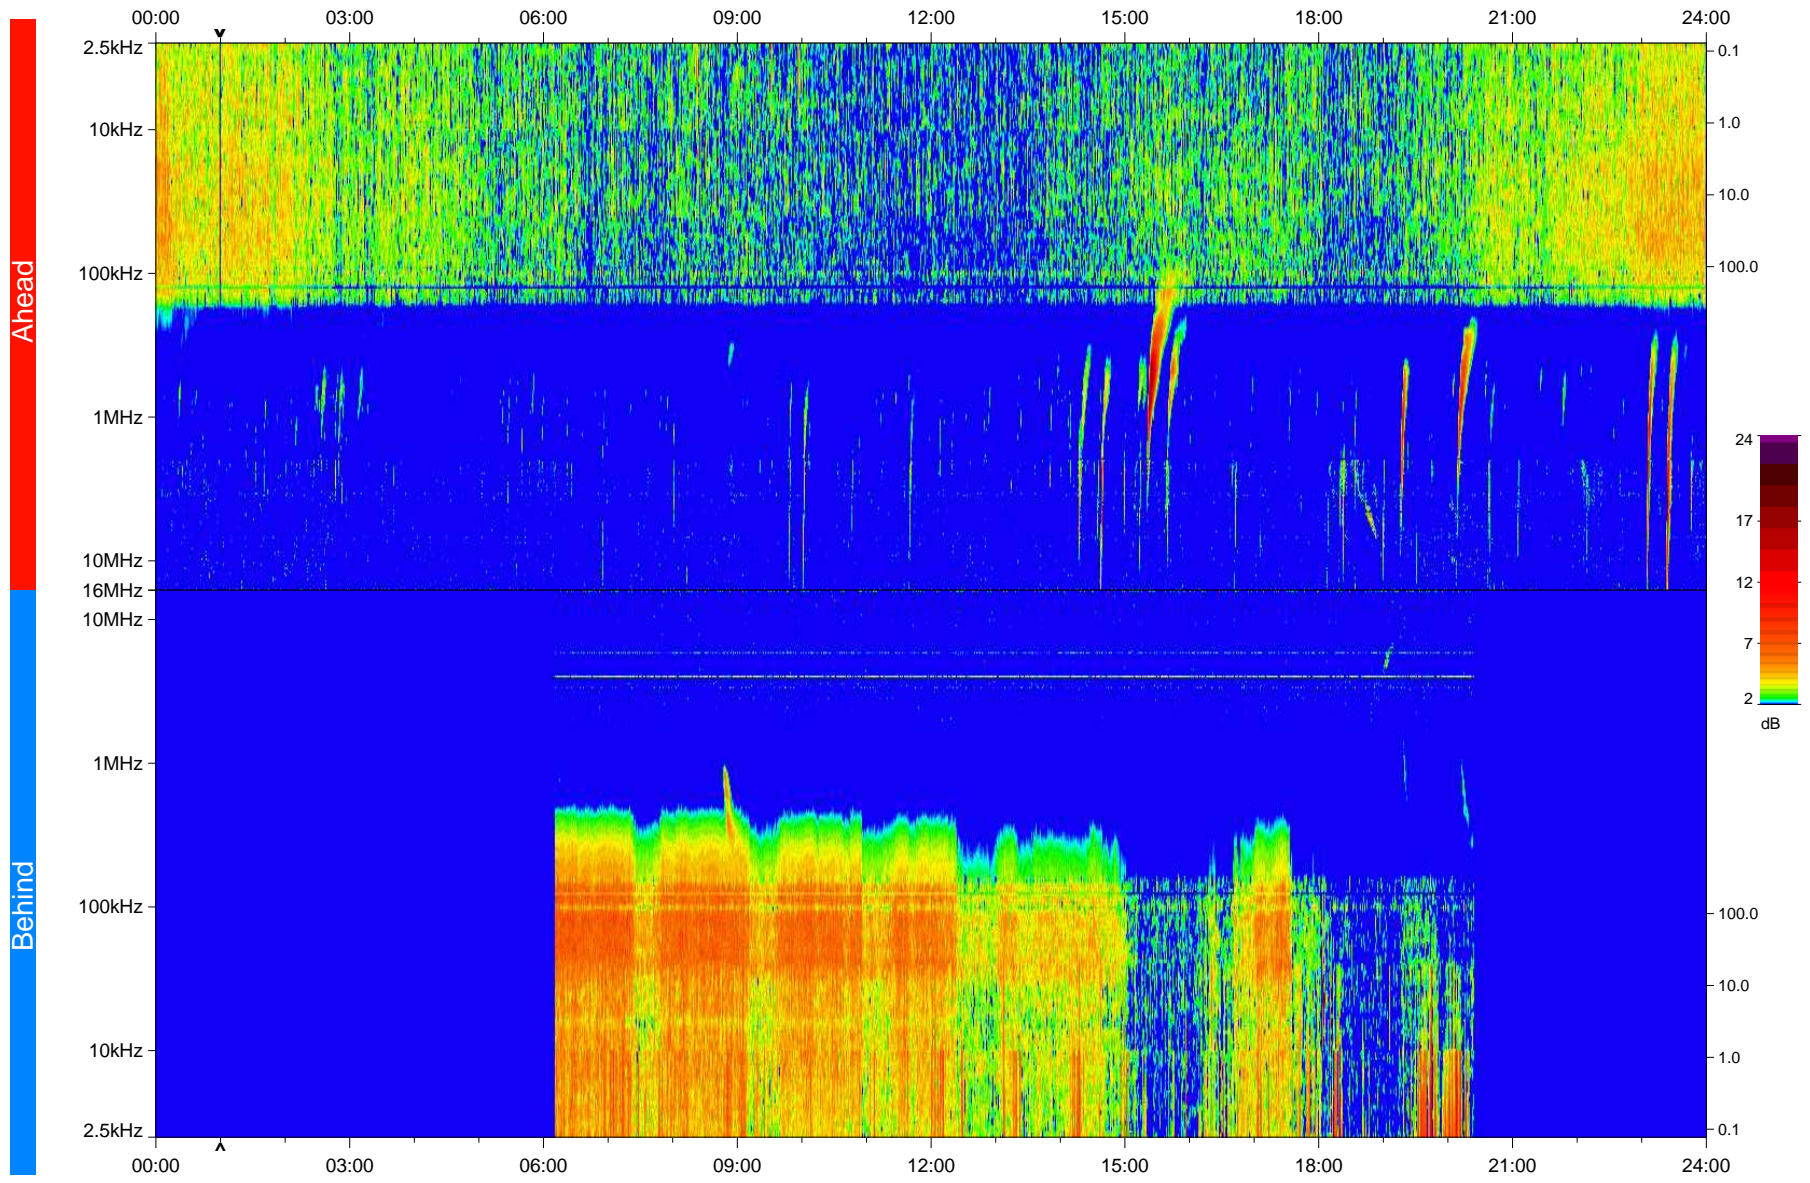

STEREO/WAVES Daily Summary - 11-Jun-2010 (DOY 162)

Ahead source file: swaves_ahead_2010_162_1_04.fin
Ahead PSE Angle: 73.4°

Behind PSE Angle: -69.8°
Behind source file: swaves_behind_2010_162_1_04.fin

Time (UTC)

file: stereo_swaves_daily-summary_color_20100611_v04
made by: space.umn.edu on macOS with IDL 8.8.2 on 2022-10-16 09:10:39, with TMLib V945 / dynspec V311