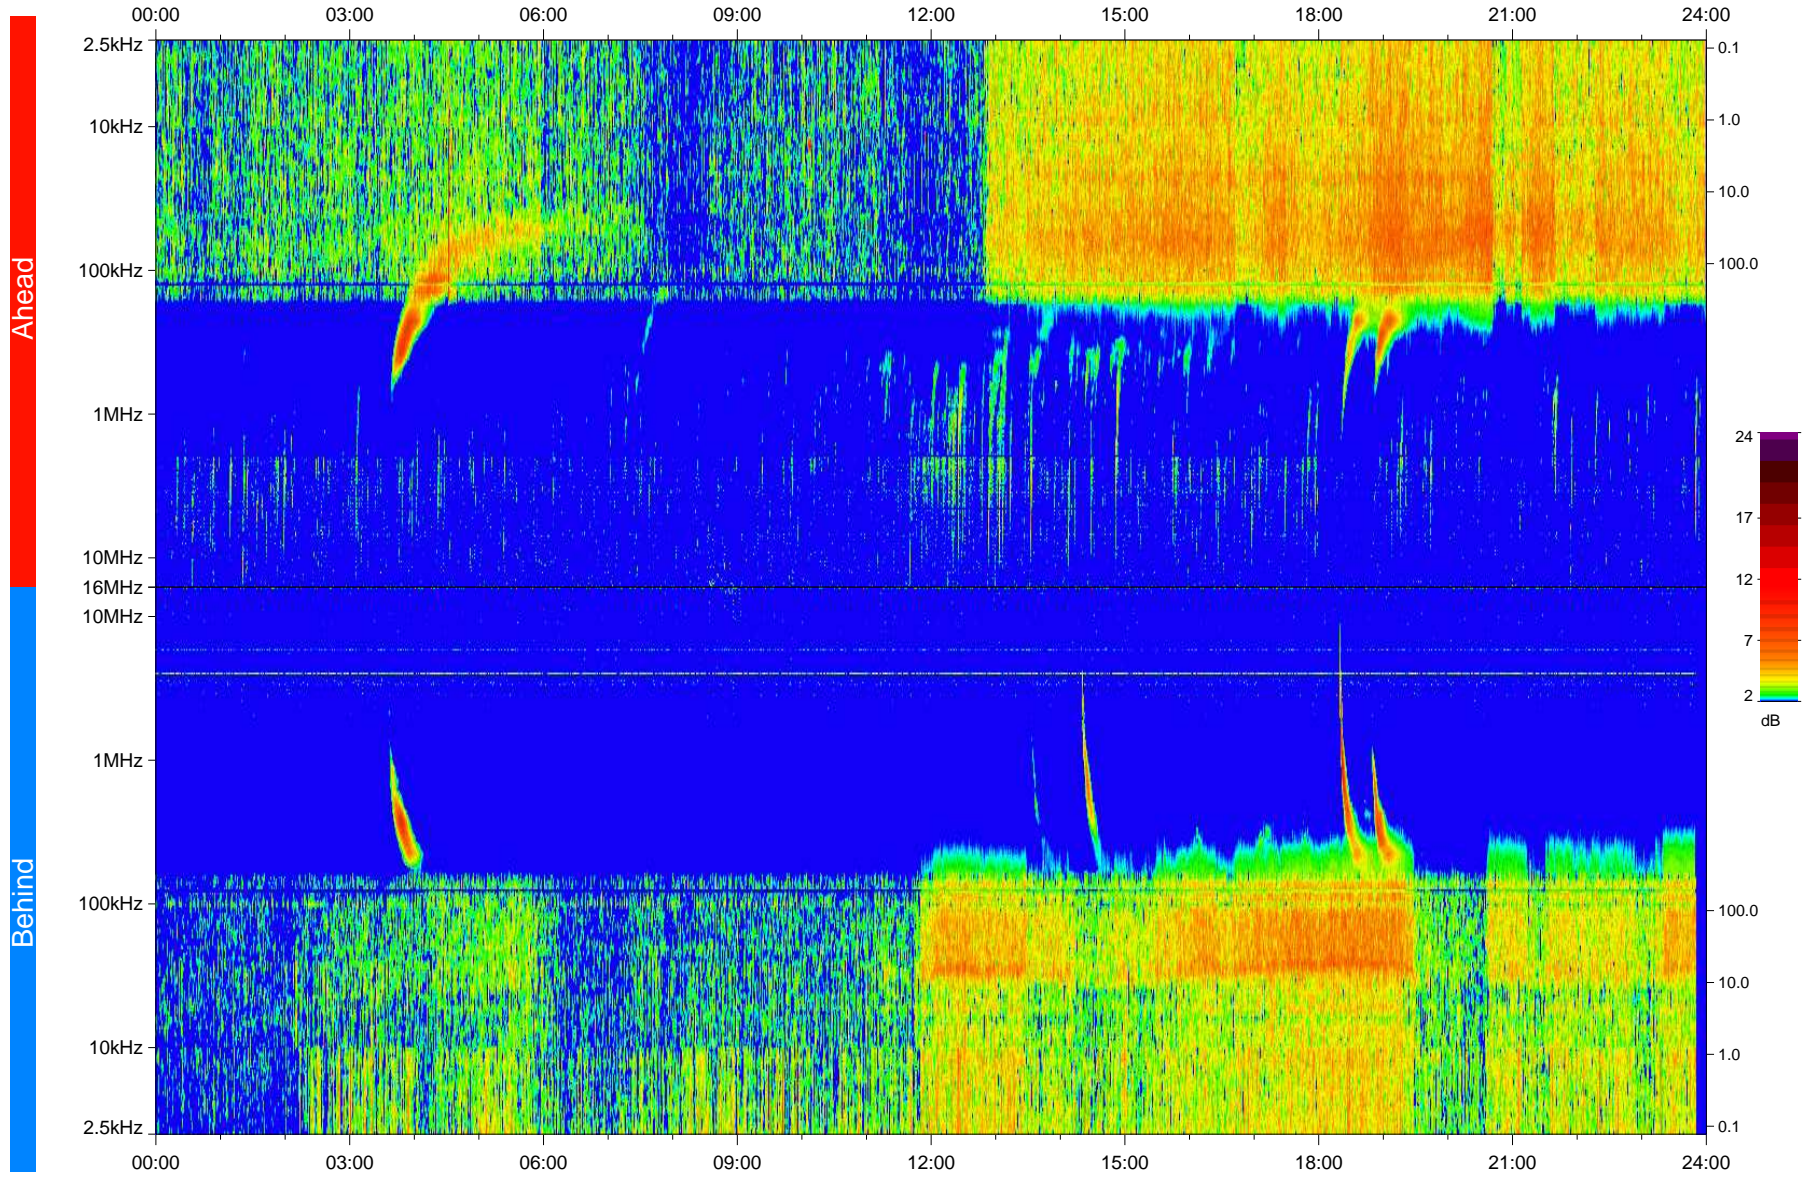

STEREO/WAVES Daily Summary - 10-Jun-2010 (DOY 161)

Ahead source file: swaves_ahead_2010_161_1_04.fin
Ahead PSE Angle: 73.3°

Behind PSE Angle: -69.7°
Behind source file: swaves_behind_2010_161_1_04.fin

Time (UTC)

file: stereo_swaves_daily-summary_color_20100610_v04
made by: space.umn.edu on macOS with IDL 8.8.2 on 2022-10-16 09:07:24, with TLib V945 / dynspec V311