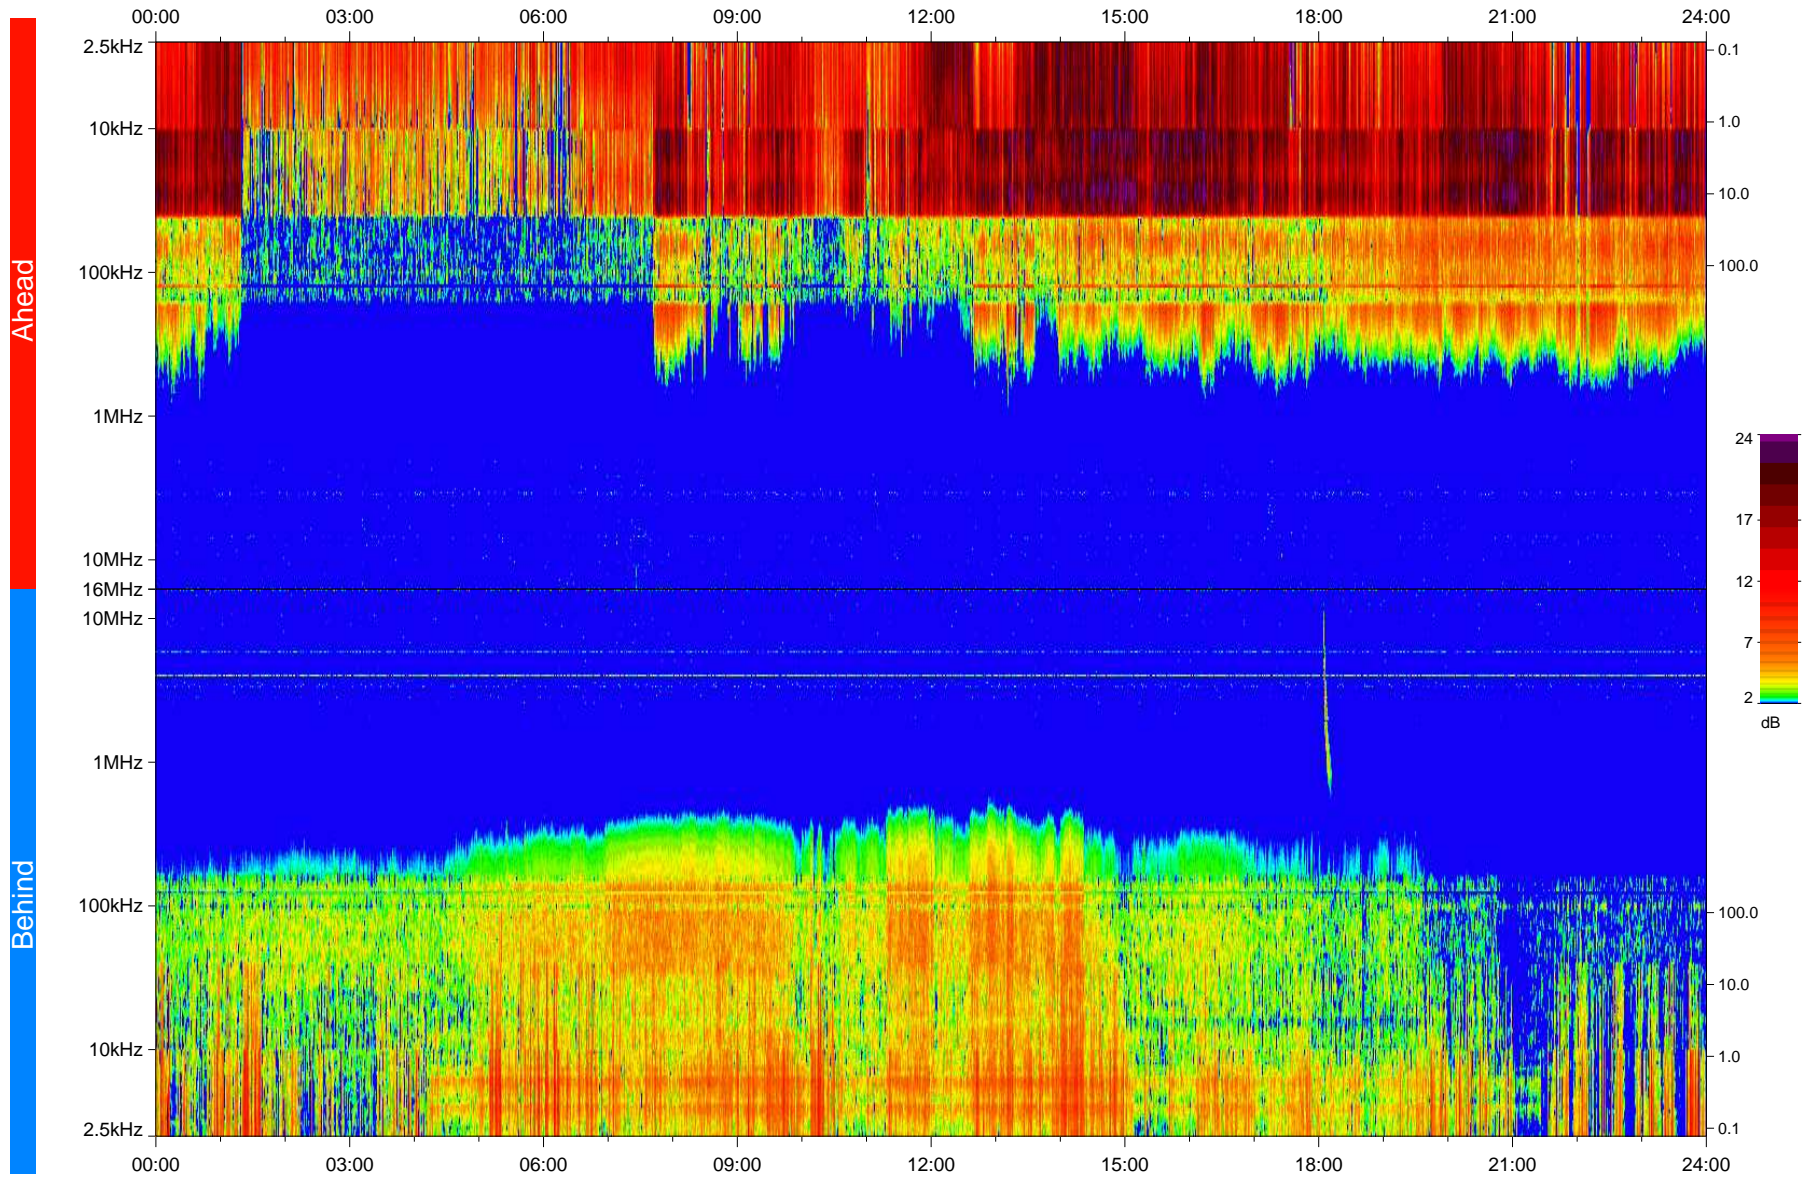

# STEREO/WAVES Daily Summary - 02-Jun-2010 (DOY 153)

Ahead source file: swaves\_ahead\_2010\_153\_1\_04.fin  
Ahead PSE Angle: 72.5°

Behind PSE Angle: -69.9°  
Behind source file: swaves\_behind\_2010\_153\_1\_04.fin

Time (UTC)

file: stereo\_swaves\_daily-summary\_color\_20100602\_v04  
made by: space.umn.edu on macOS with IDL 8.8.2 on 2022-10-16 08:40:22, with TLib V945 / dynspec V311