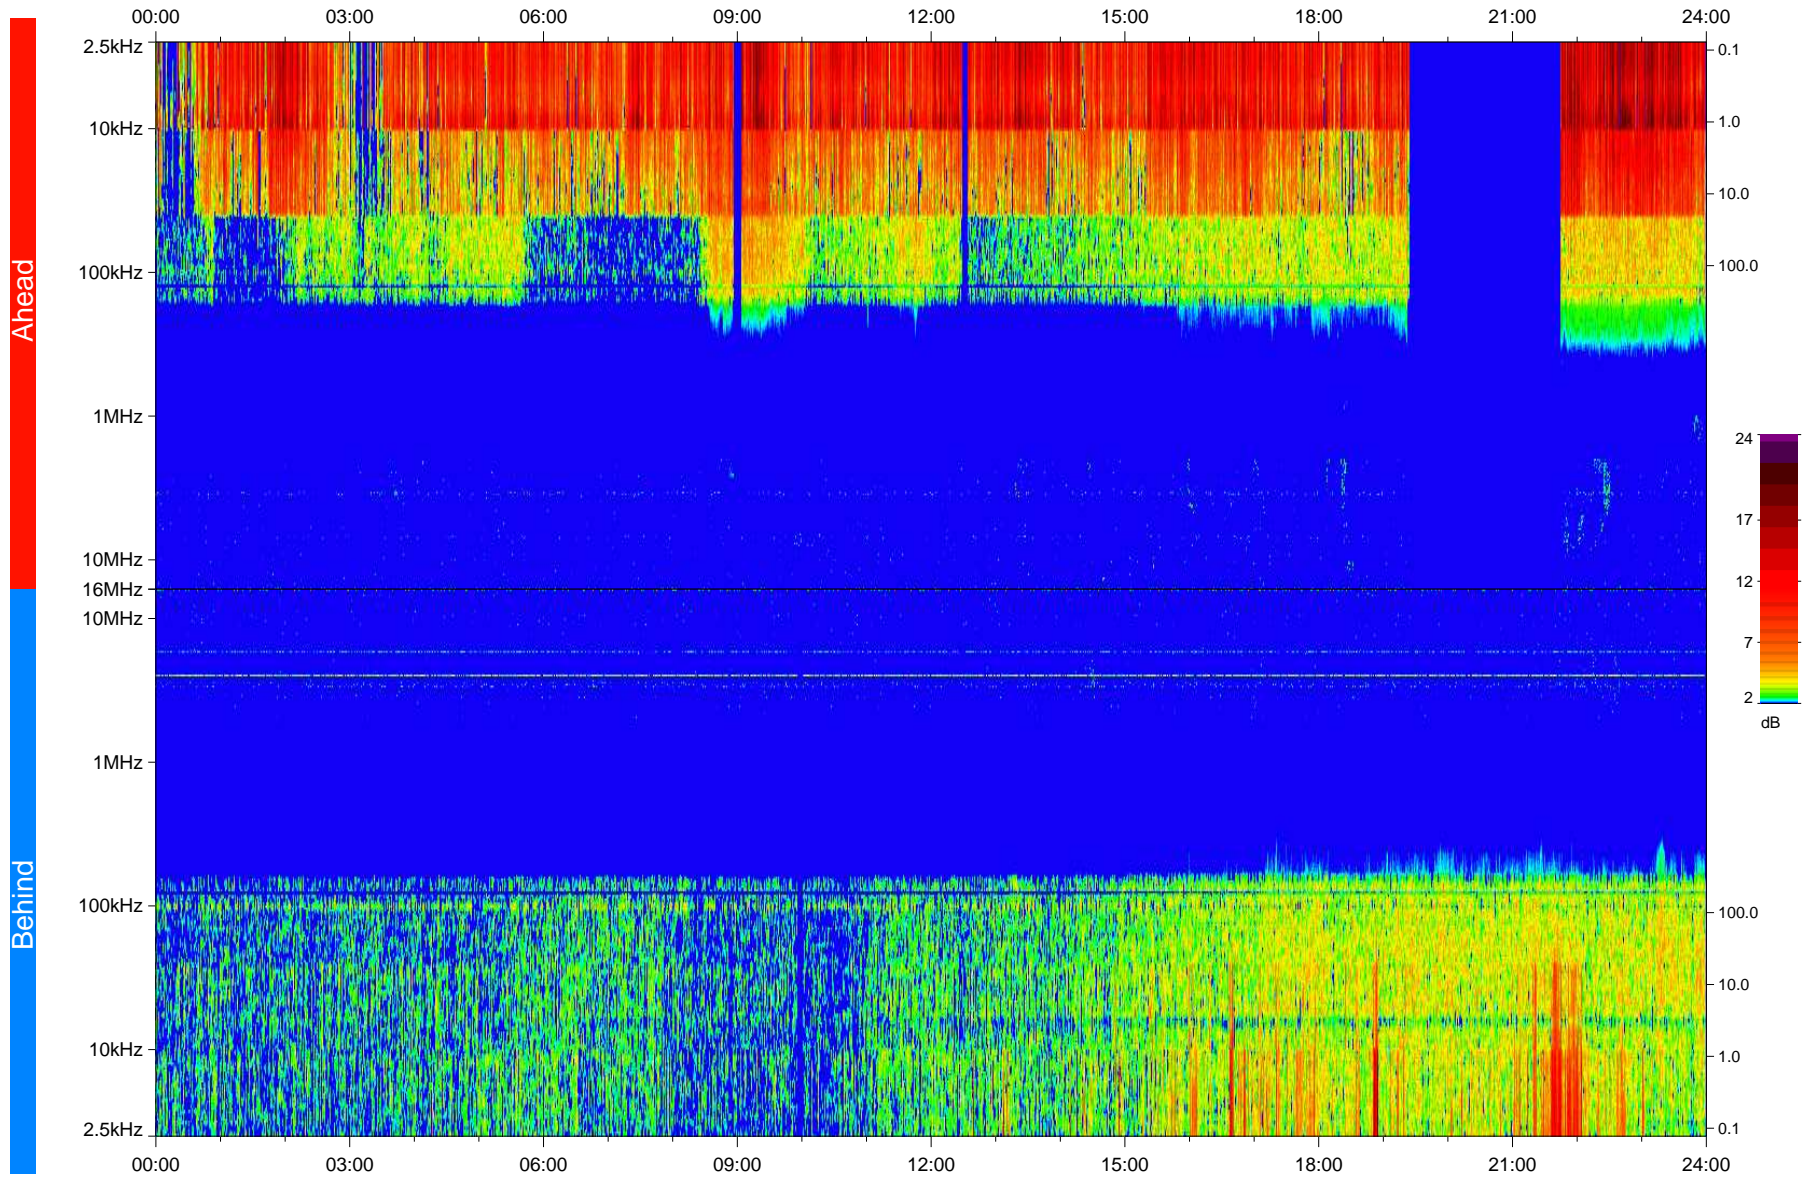

# STEREO/WAVES Daily Summary - 29-May-2010 (DOY 149)

Ahead source file: swaves\_ahead\_2010\_149\_1\_04.fin  
Ahead PSE Angle: 72.2°

Behind PSE Angle: -69.8°  
Behind source file: swaves\_behind\_2010\_149\_1\_04.fin

Time (UTC)

file: stereo\_swaves\_daily-summary\_color\_20100529\_v04  
made by: space.umn.edu on macOS with IDL 8.8.2 on 2022-10-16 08:26:27, with Tlib V945 / dynspec V311