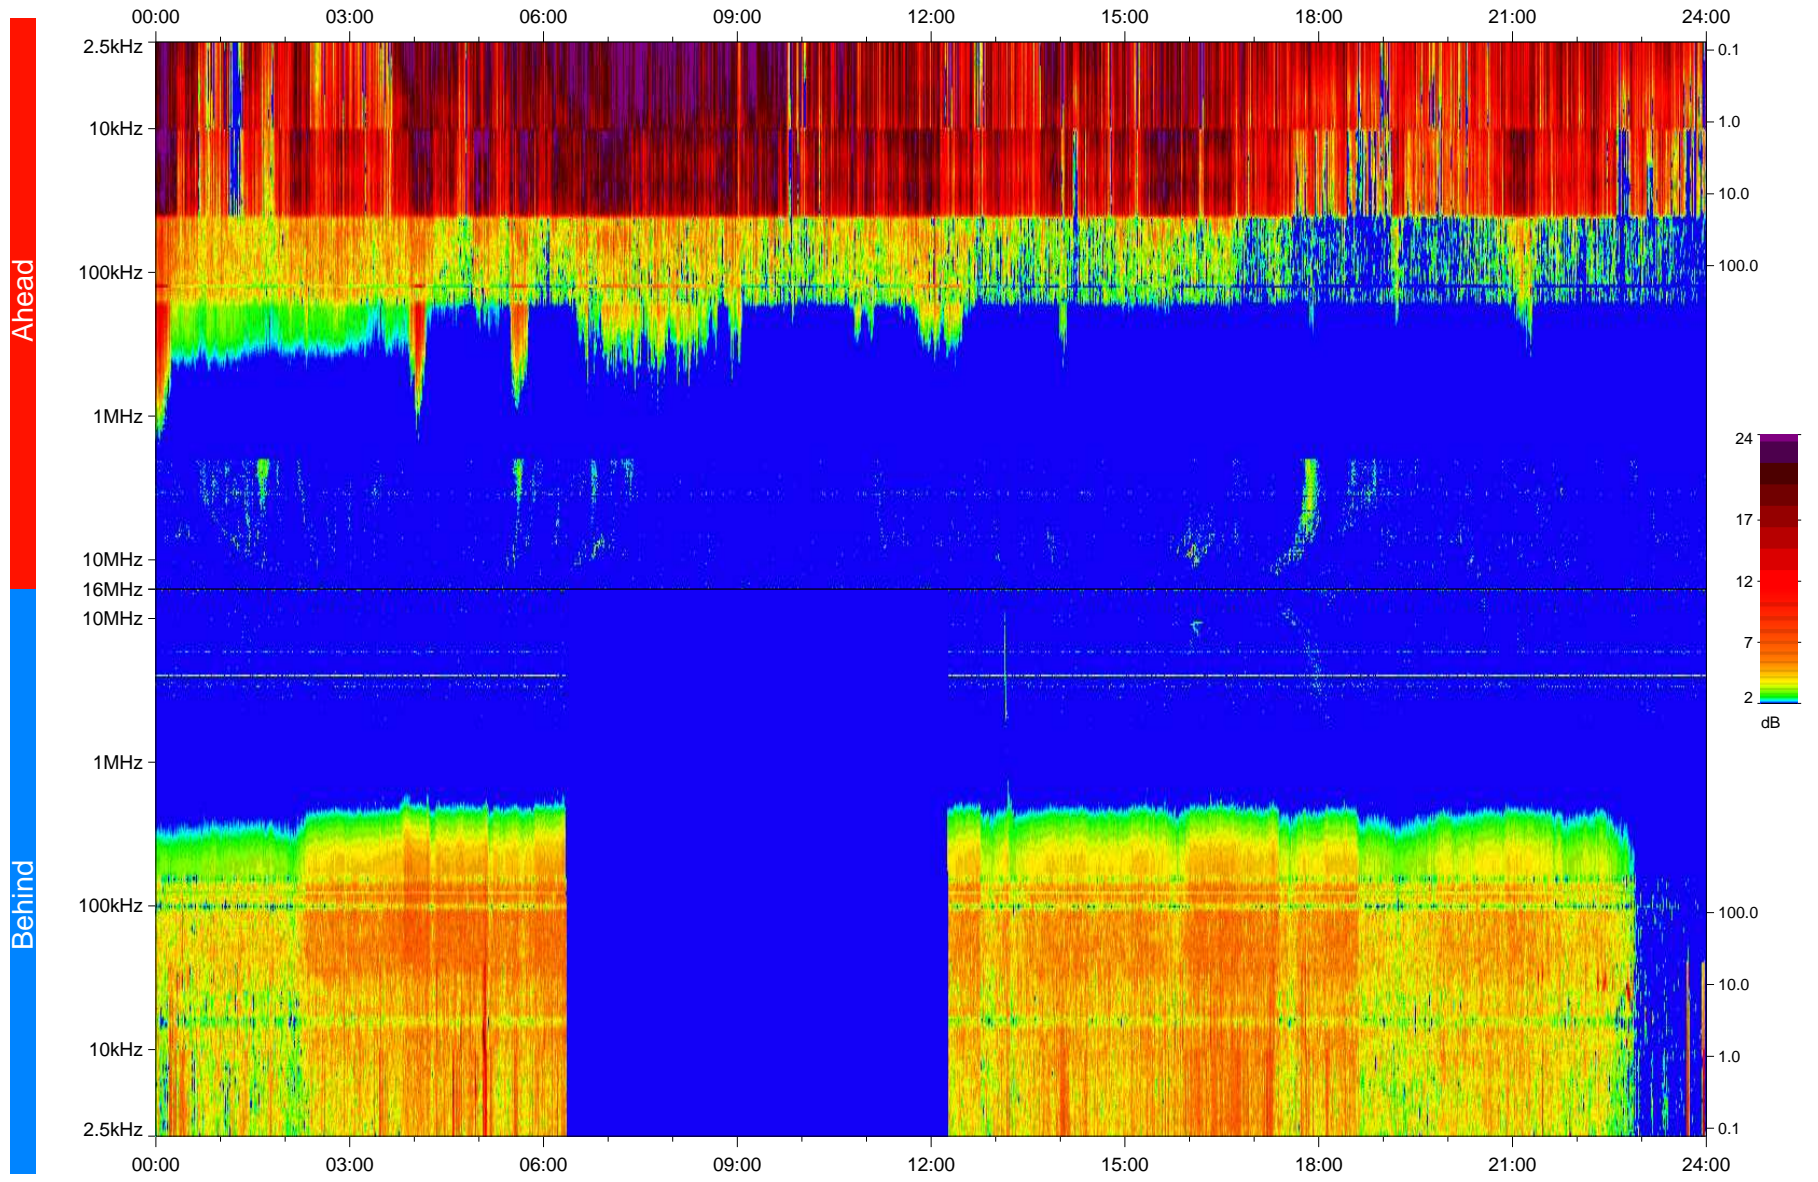

# STEREO/WAVES Daily Summary - 25-May-2010 (DOY 145)

Ahead source file: swaves\_ahead\_2010\_145\_1\_04.fin  
Ahead PSE Angle: 71.7°

Behind PSE Angle: -69.9°  
Behind source file: swaves\_behind\_2010\_145\_1\_04.fin

Time (UTC)

file: stereo\_swaves\_daily-summary\_color\_20100525\_v04  
made by: space.umn.edu on macOS with IDL 8.8.2 on 2022-10-16 08:13:14, with TMLib V945 / dynspec V311