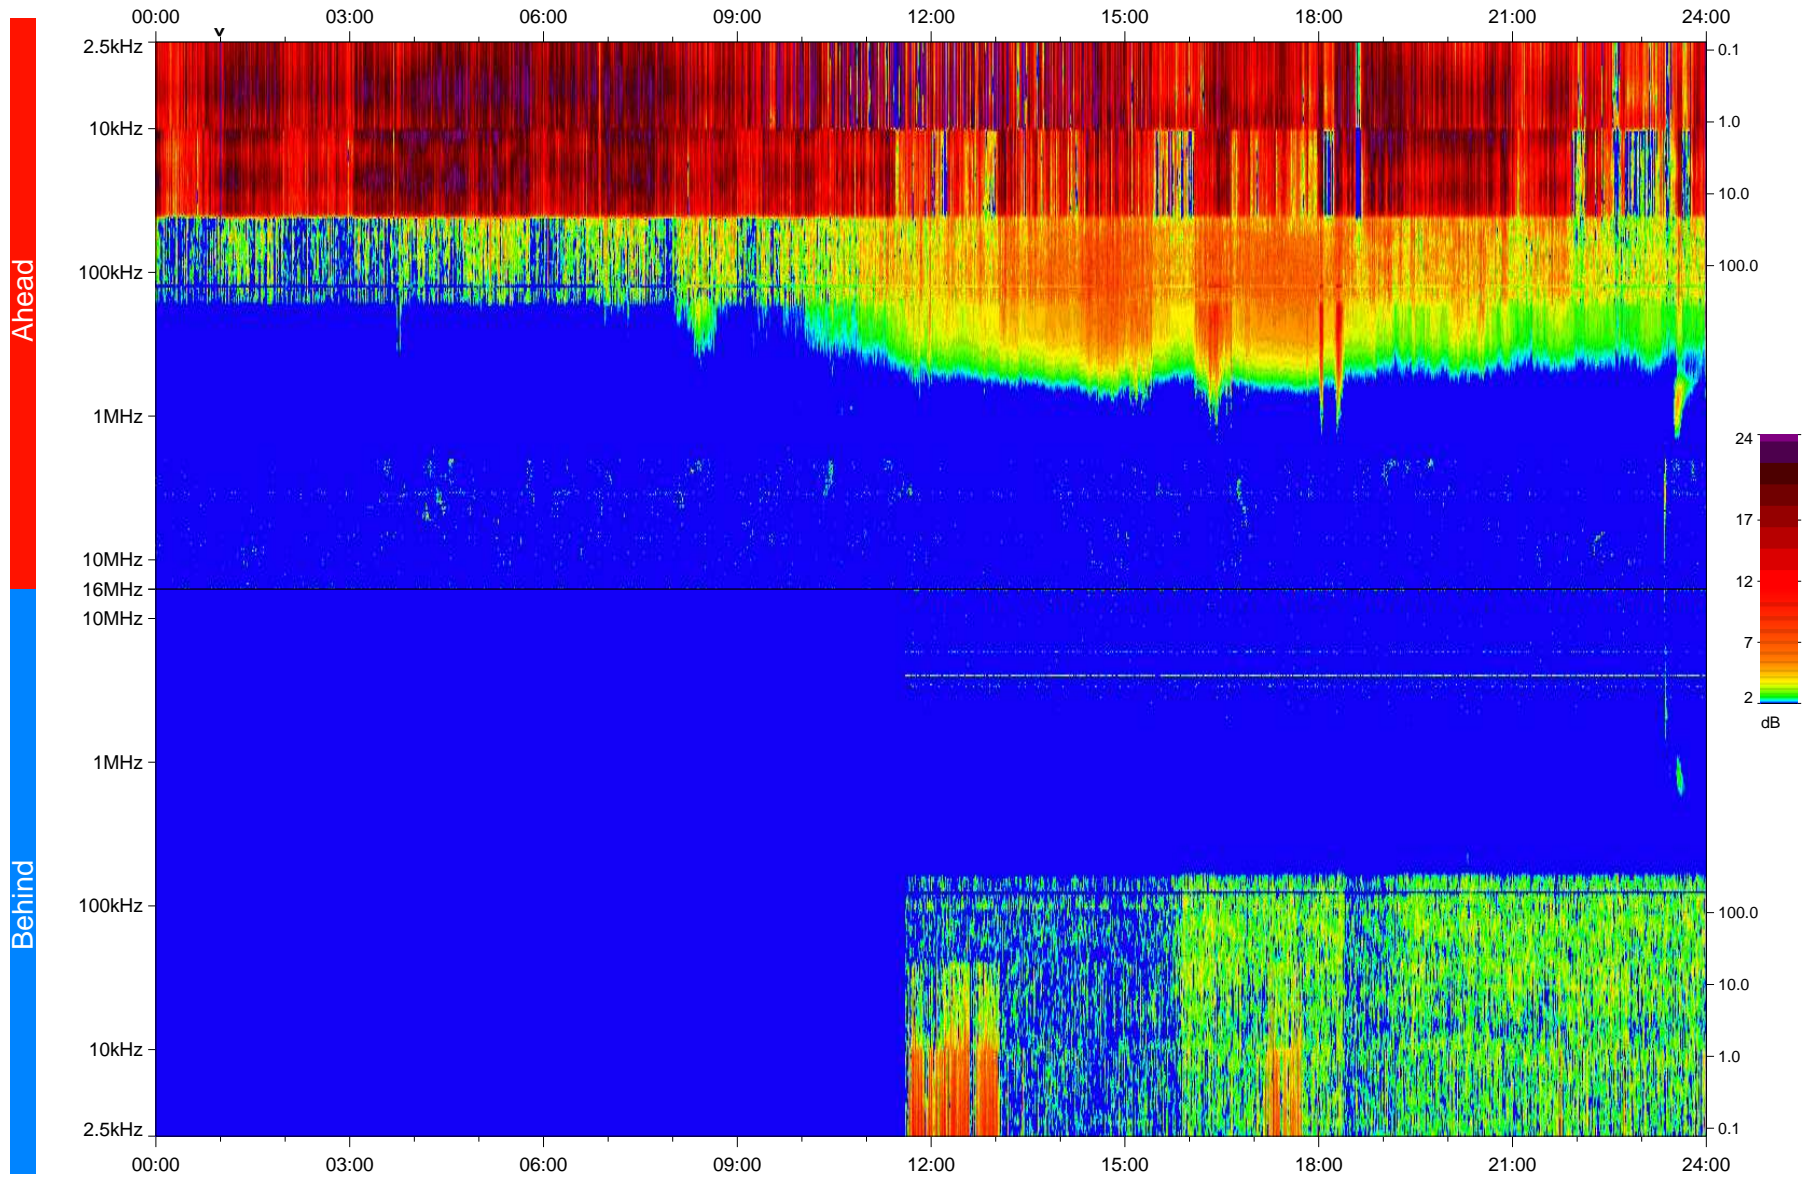

# STEREO/WAVES Daily Summary - 24-May-2010 (DOY 144)

Ahead source file: swaves\_ahead\_2010\_144\_1\_04.fin  
Ahead PSE Angle: 71.7°

Behind PSE Angle: -69.9°  
Behind source file: swaves\_behind\_2010\_144\_1\_04.fin

Time (UTC)

file: stereo\_swaves\_daily-summary\_color\_20100524\_v04  
made by: space.umn.edu on macOS with IDL 8.8.2 on 2022-10-16 08:10:10, with TLib V945 / dynspec V311