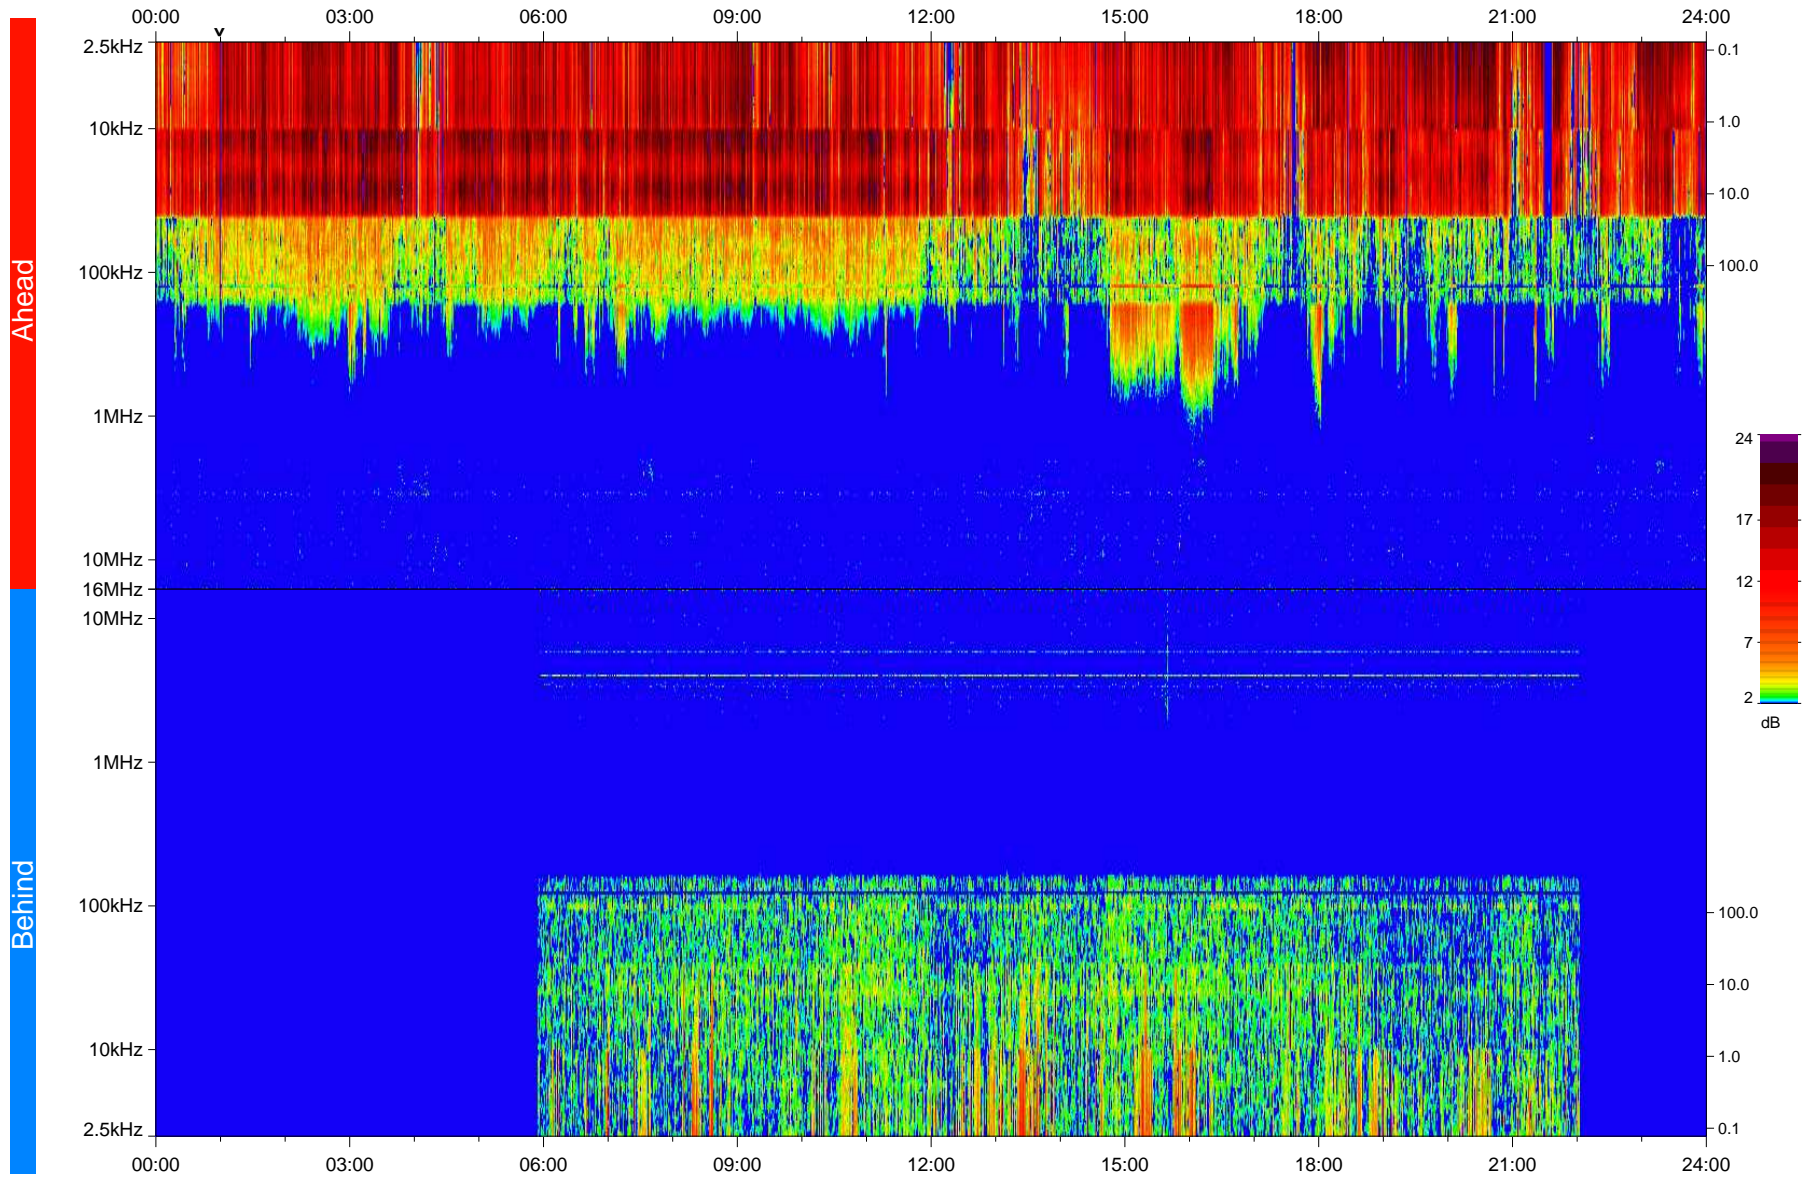

STEREO/WAVES Daily Summary - 22-May-2010 (DOY 142)

Ahead source file: swaves_ahead_2010_142_1_04.fin
Ahead PSE Angle: 71.5°

Behind PSE Angle: -70.0°
Behind source file: swaves_behind_2010_142_1_04.fin

Time (UTC)

file: stereo_swaves_daily-summary_color_20100522_v04
made by: space.umn.edu on macOS with IDL 8.8.2 on 2022-10-16 08:05:08, with TMatlab V945 / dynspec V311