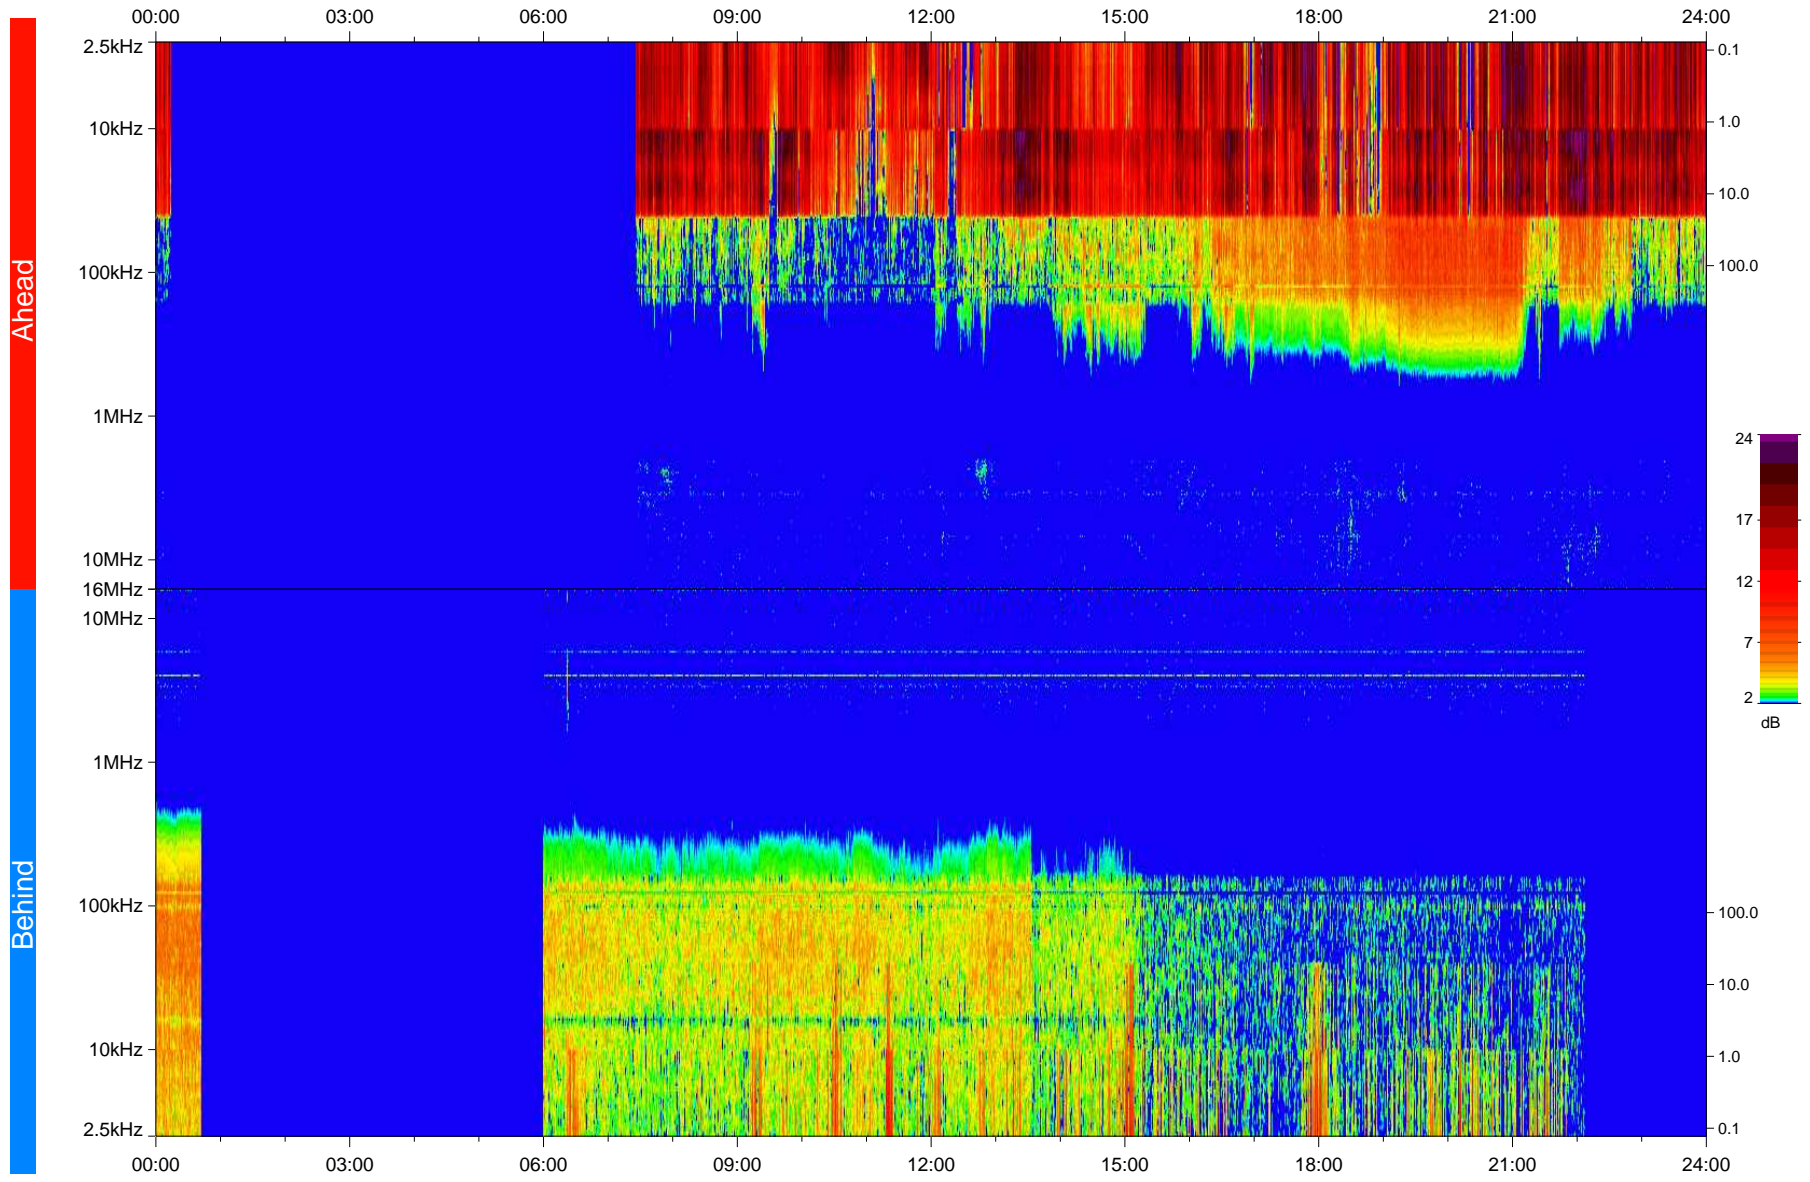

# STEREO/WAVES Daily Summary - 21-May-2010 (DOY 141)

Ahead source file: swaves\_ahead\_2010\_141\_1\_04.fin  
Ahead PSE Angle: 71.4°

Behind PSE Angle: -70.0°  
Behind source file: swaves\_behind\_2010\_141\_1\_04.fin

Time (UTC)

file: stereo\_swaves\_daily-summary\_color\_20100521\_v04  
made by: space.umn.edu on macOS with IDL 8.8.2 on 2022-10-16 08:02:08, with TMLib V945 / dynspec V311