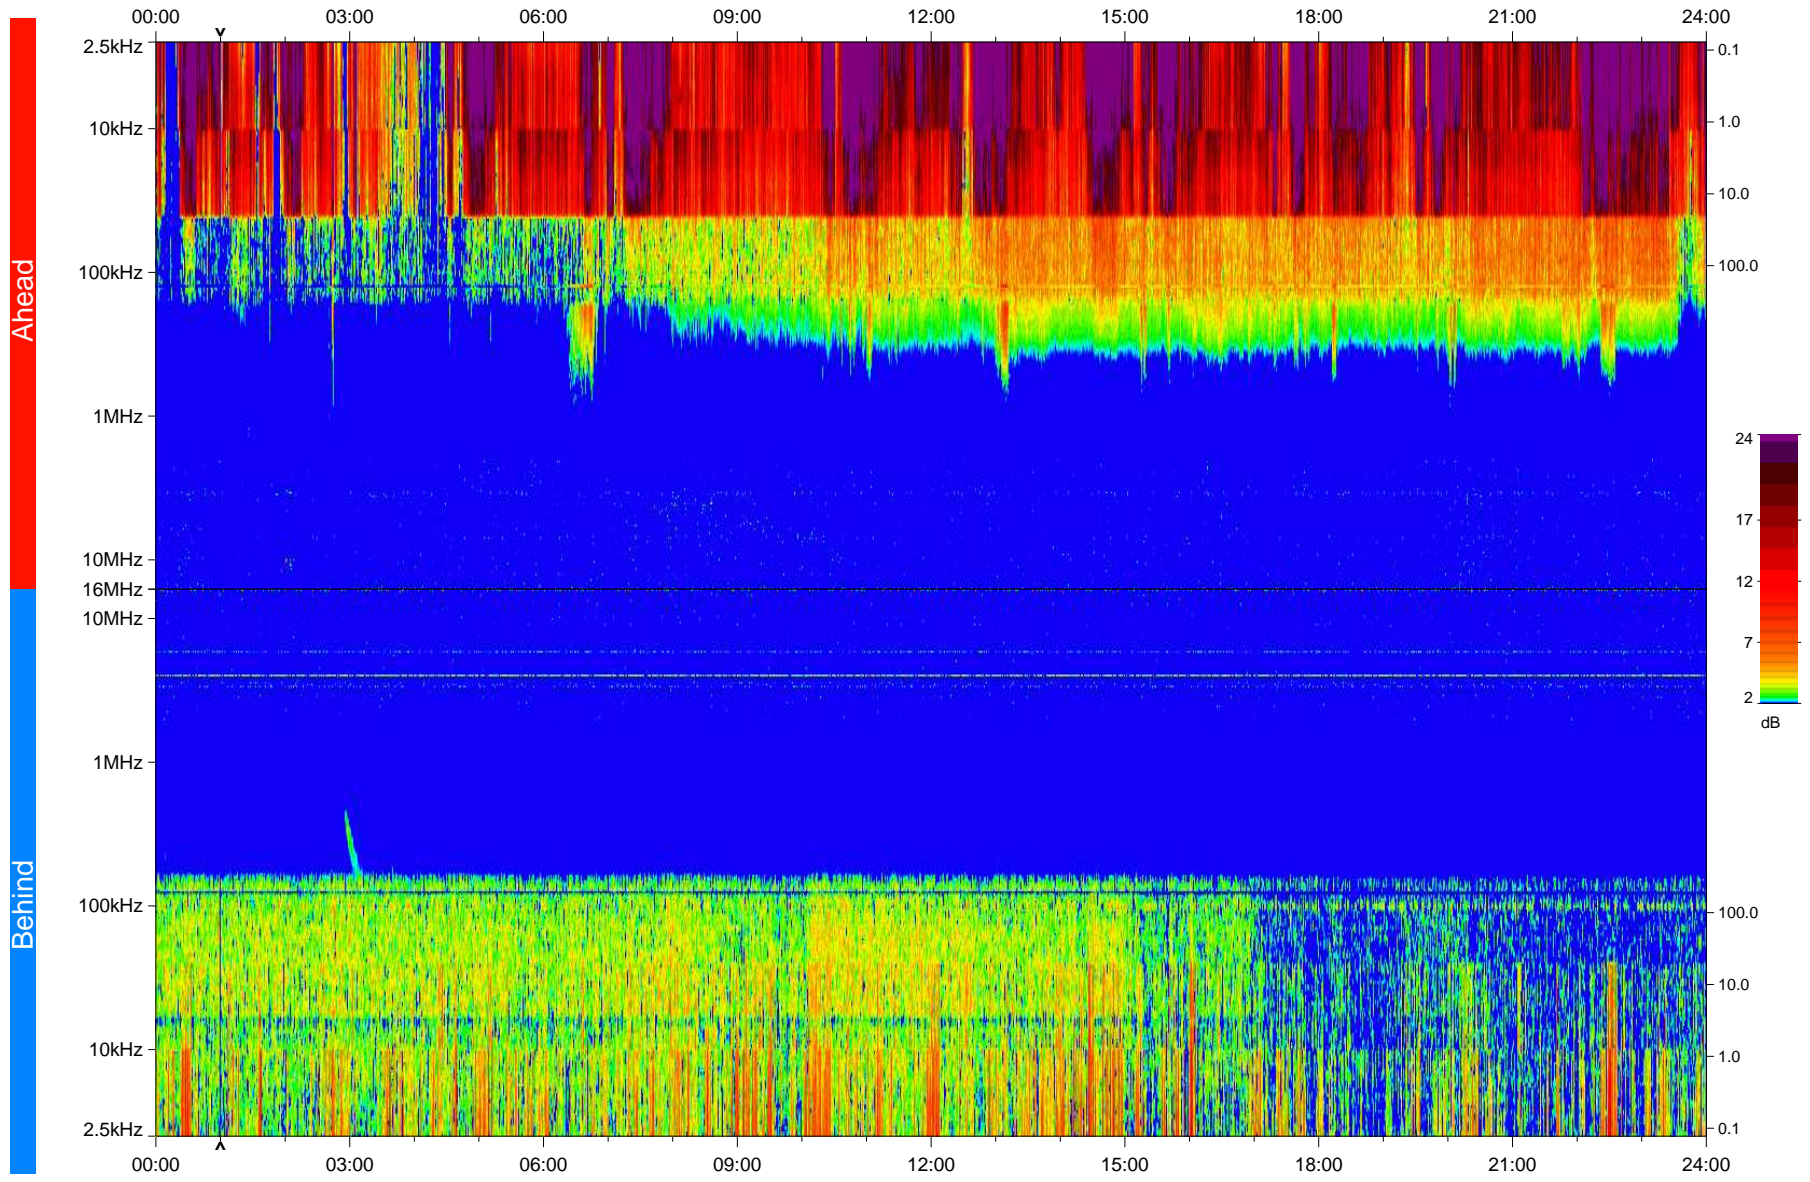

# STEREO/WAVES Daily Summary - 18-May-2010 (DOY 138)

Ahead source file: swaves\_ahead\_2010\_138\_1\_04.fin  
Ahead PSE Angle: 71.0°

Behind PSE Angle: -70.1°  
Behind source file: swaves\_behind\_2010\_138\_1\_04.fin

Time (UTC)

file: stereo\_swaves\_daily-summary\_color\_20100518\_v04  
made by: space.umn.edu on macOS with IDL 8.8.2 on 2022-10-16 07:52:45, with TLib V945 / dynspec V311