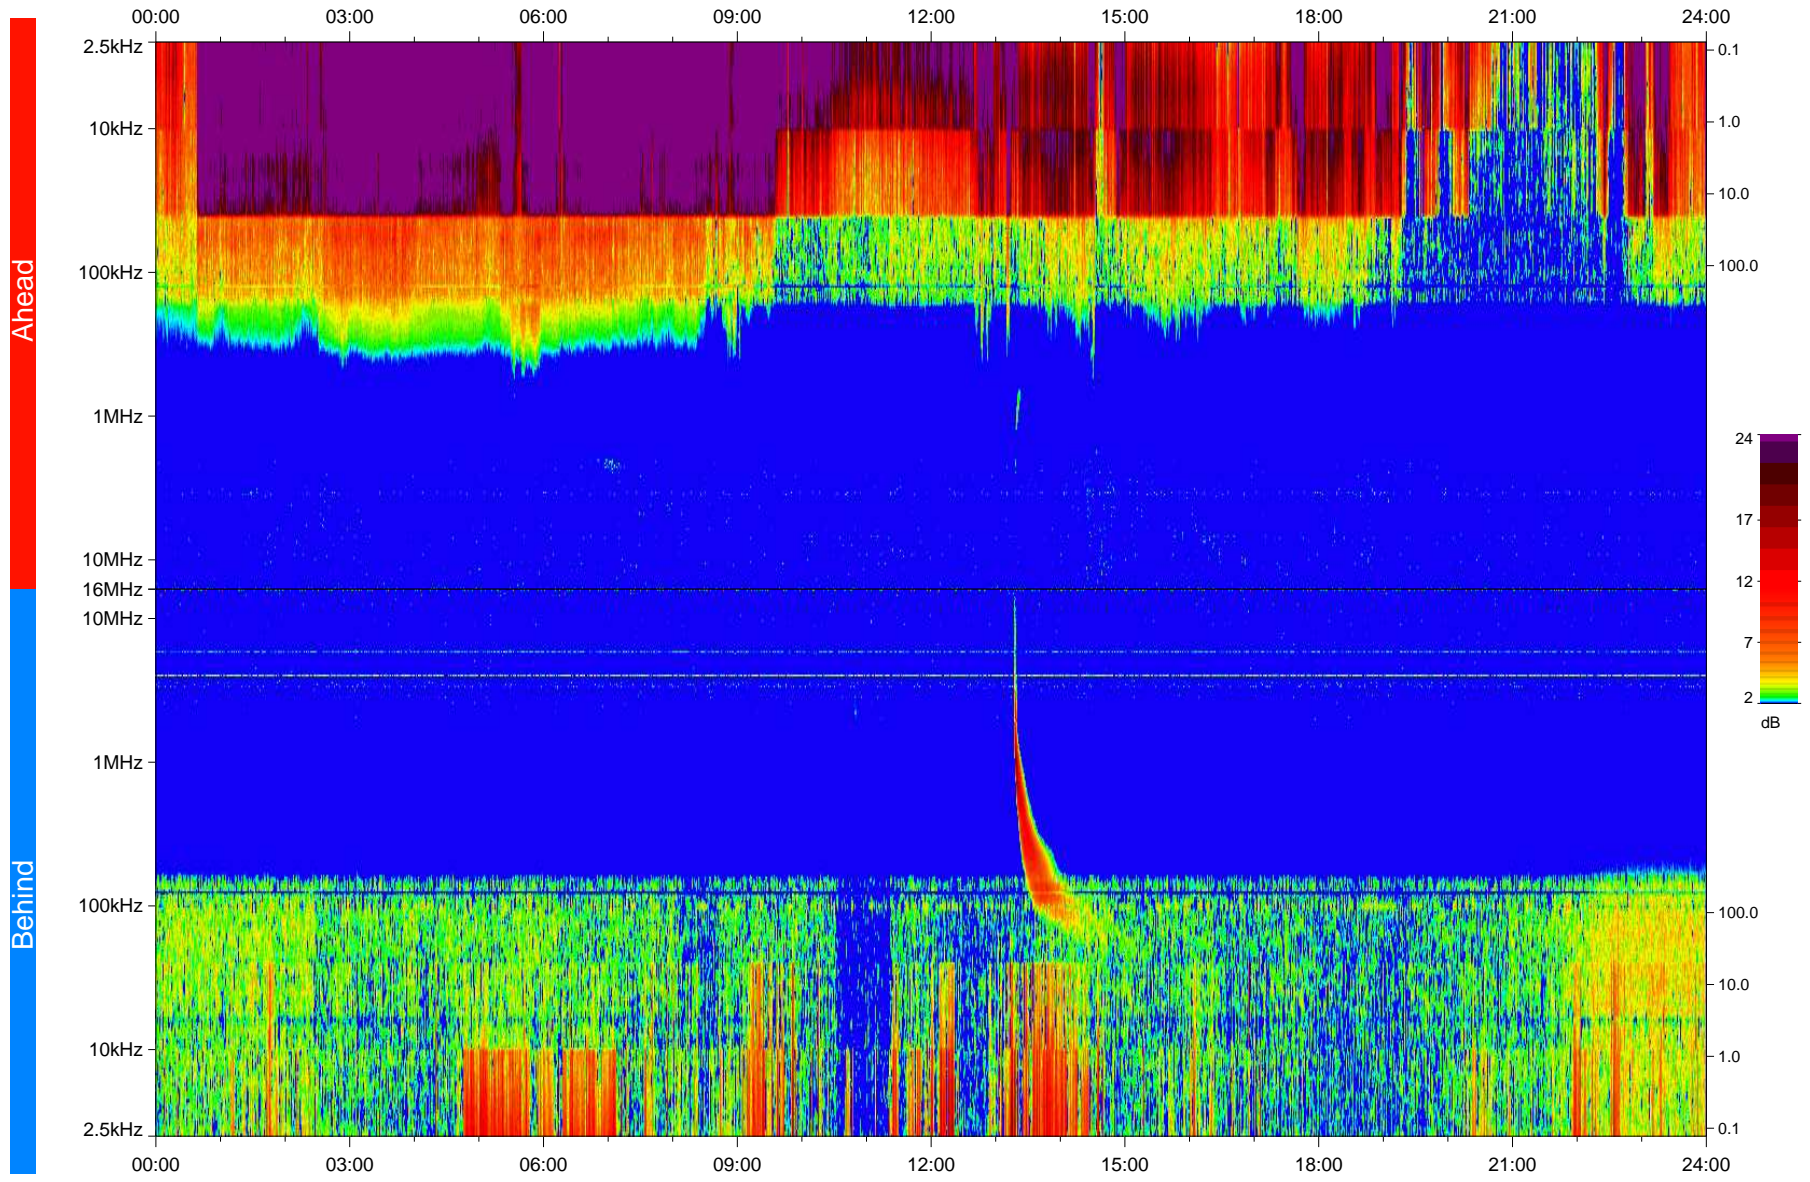

STEREO/WAVES Daily Summary - 17-May-2010 (DOY 137)

Ahead source file: swaves_ahead_2010_137_1_04.fin
Ahead PSE Angle: 71.0°

Behind PSE Angle: -70.1°
Behind source file: swaves_behind_2010_137_1_04.fin

Time (UTC)

file: stereo_swaves_daily-summary_color_20100517_v04
made by: space.umn.edu on macOS with IDL 8.8.2 on 2022-10-16 07:49:17, with TLib V945 / dynspec V311