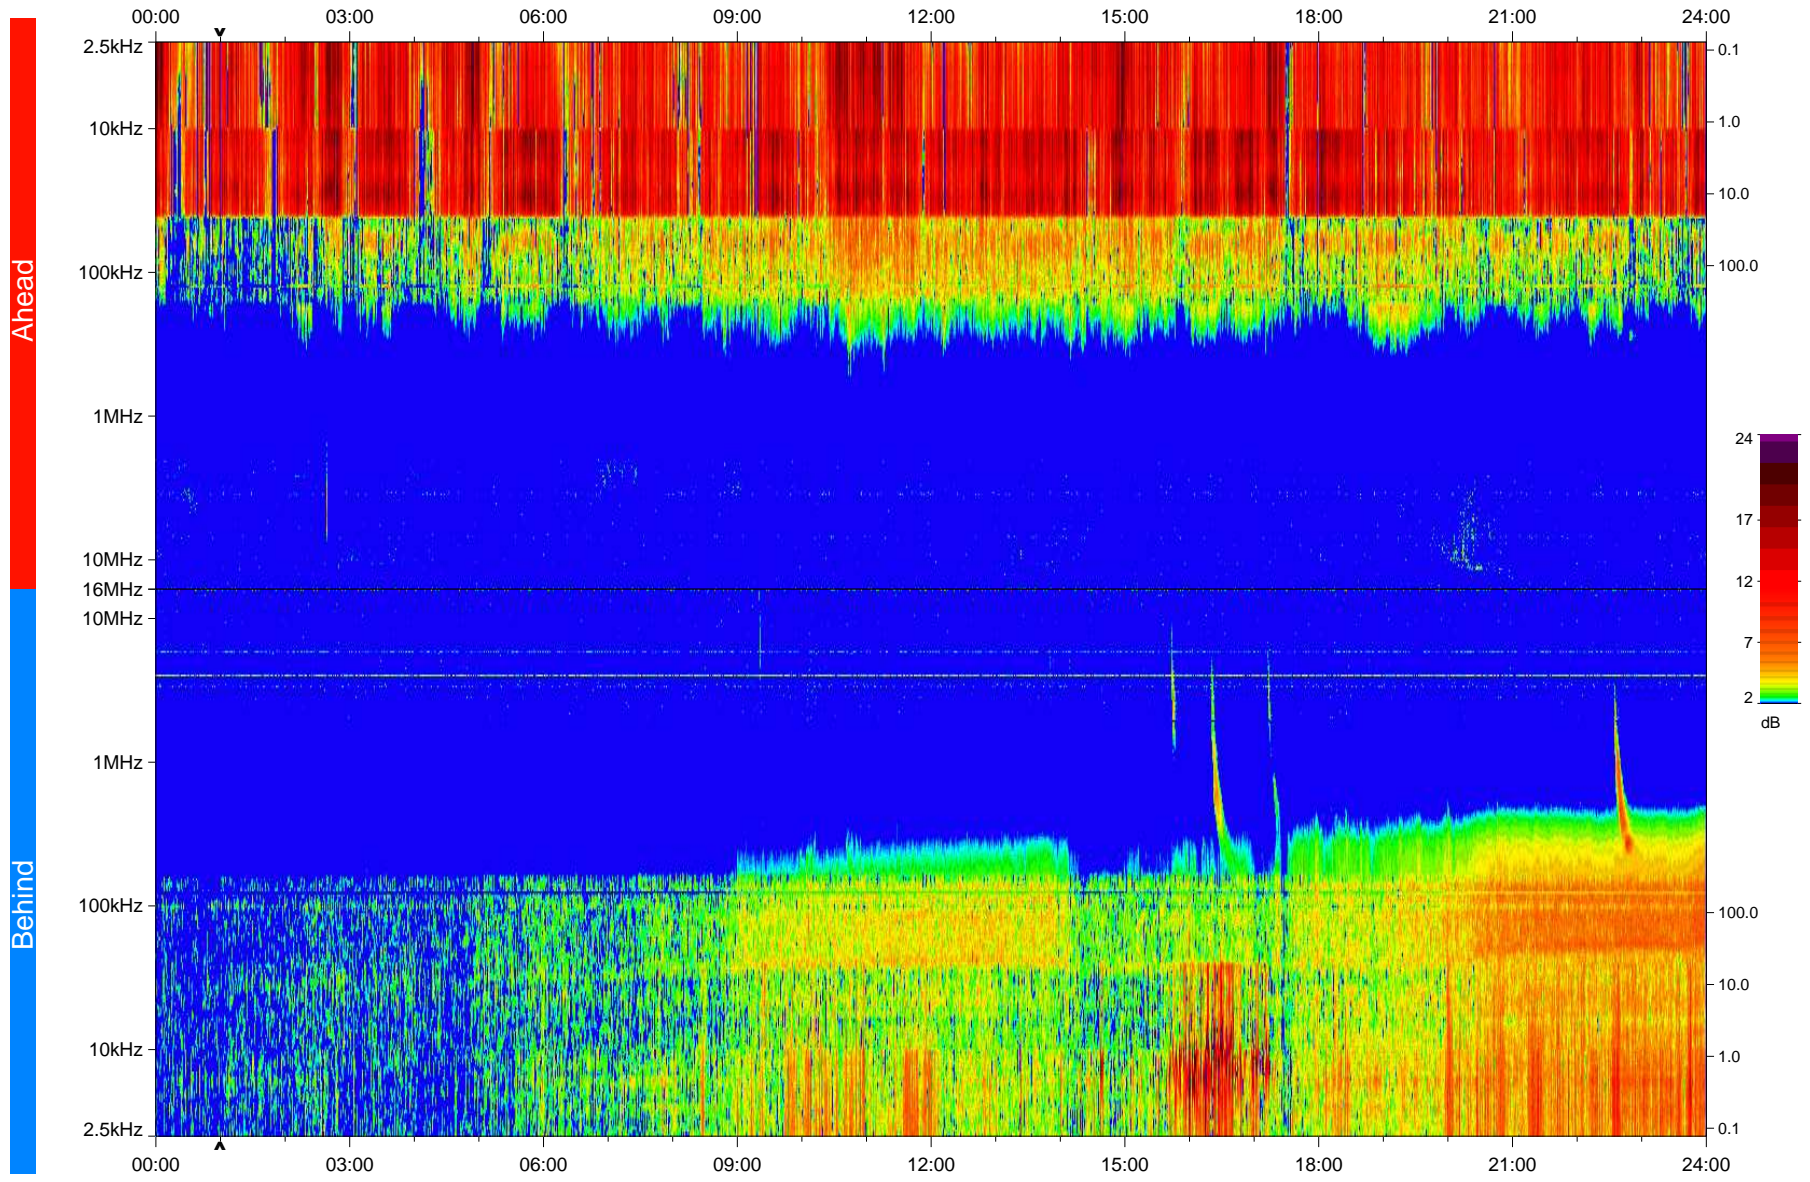

# STEREO/WAVES Daily Summary - 14-May-2010 (DOY 134)

Ahead source file: swaves\_ahead\_2010\_134\_1\_04.fin  
Ahead PSE Angle: 70.7°

Behind PSE Angle: -70.2°  
Behind source file: swaves\_behind\_2010\_134\_1\_04.fin

Time (UTC)

file: stereo\_swaves\_daily-summary\_color\_20100514\_v04  
made by: space.umn.edu on macOS with IDL 8.8.2 on 2022-10-16 07:38:44, with TLib V945 / dynspec V311