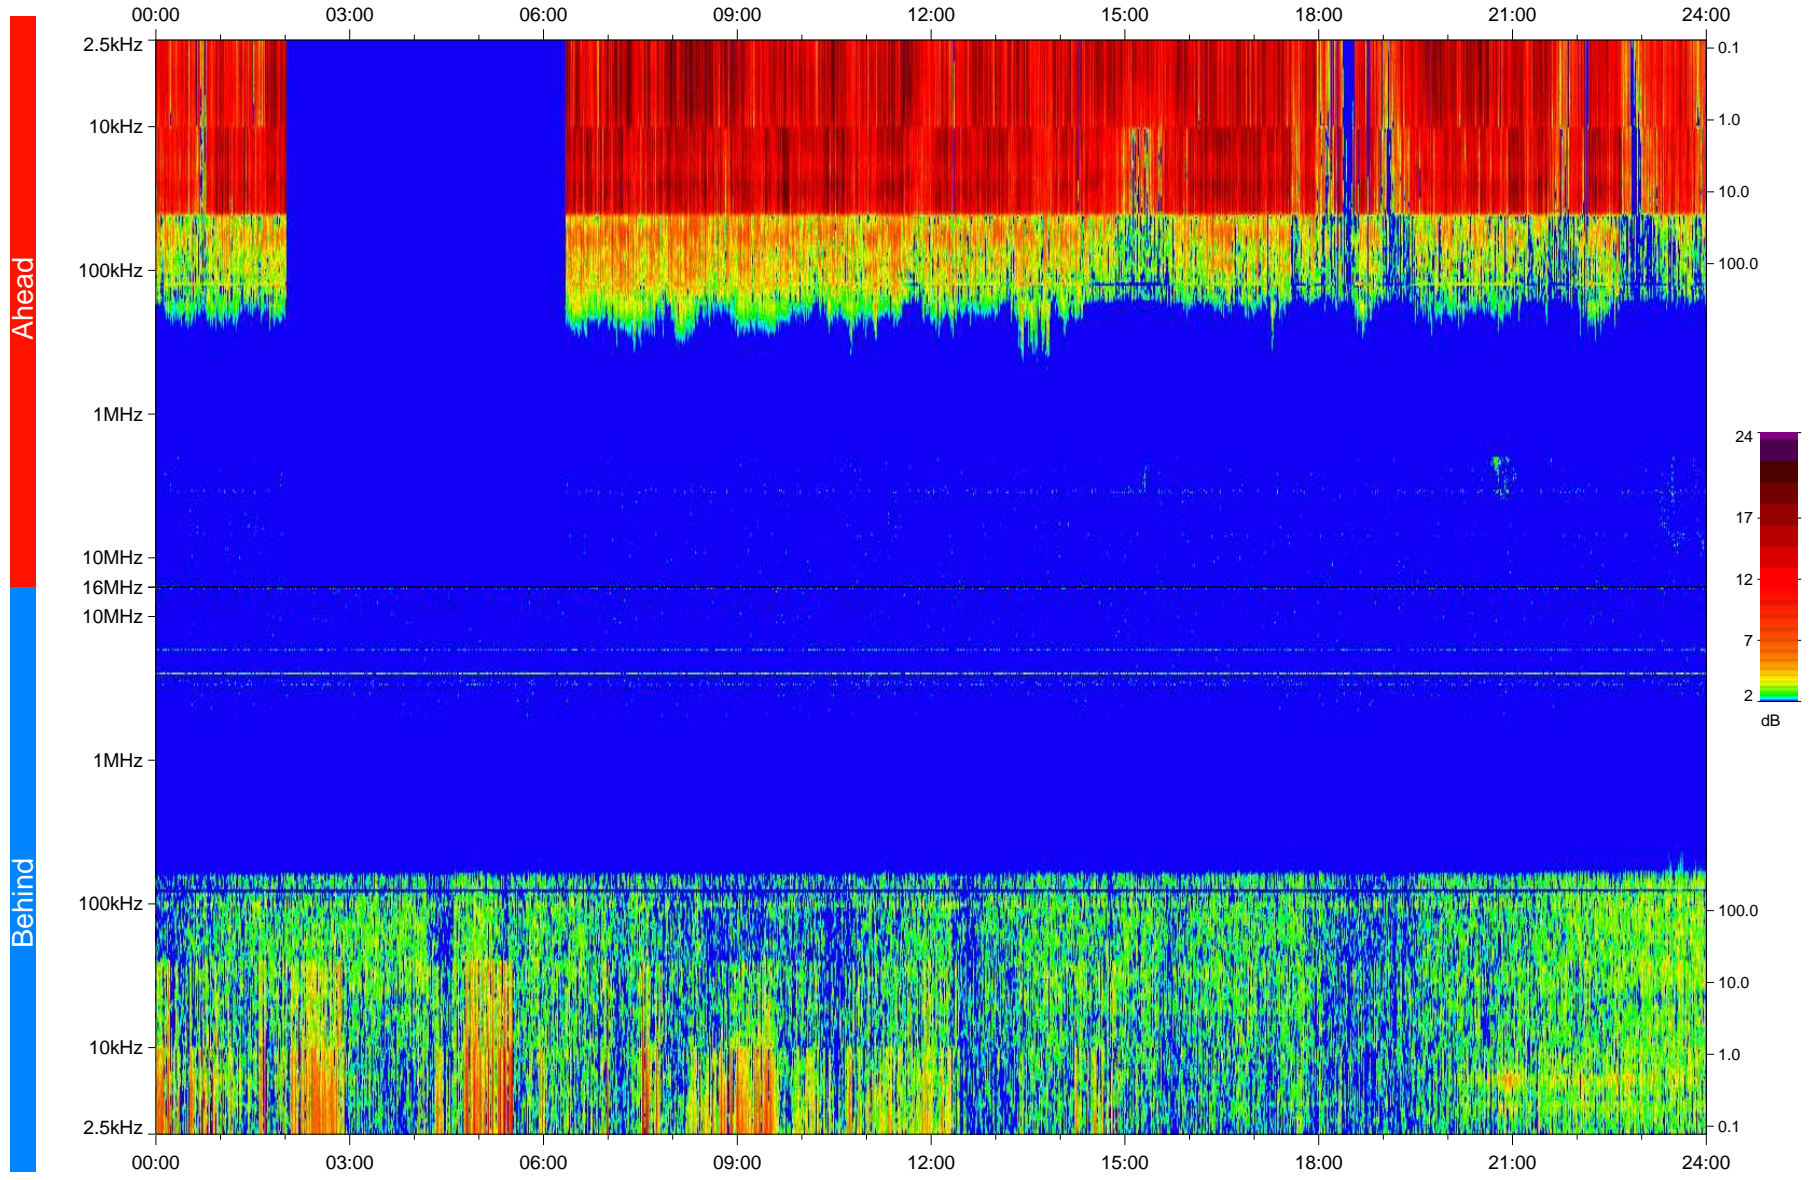

STEREO/WAVES Daily Summary - 13-May-2010 (DOY 133)

Ahead source file: swaves_ahead_2010_133_1_04.fin
Ahead PSE Angle: -70.7°

Behind PSE Angle: -70.1°
Behind source file: swaves_behind_2010_133_1_04.fin

Time (UTC)

file: stereo_swaves_daily-summary_color_20100513_v04
made by: space.umn.edu on macOS with IDL 8.8.2 on 2022-10-16 07:35:18, with TMLib V945 / dynspec V311