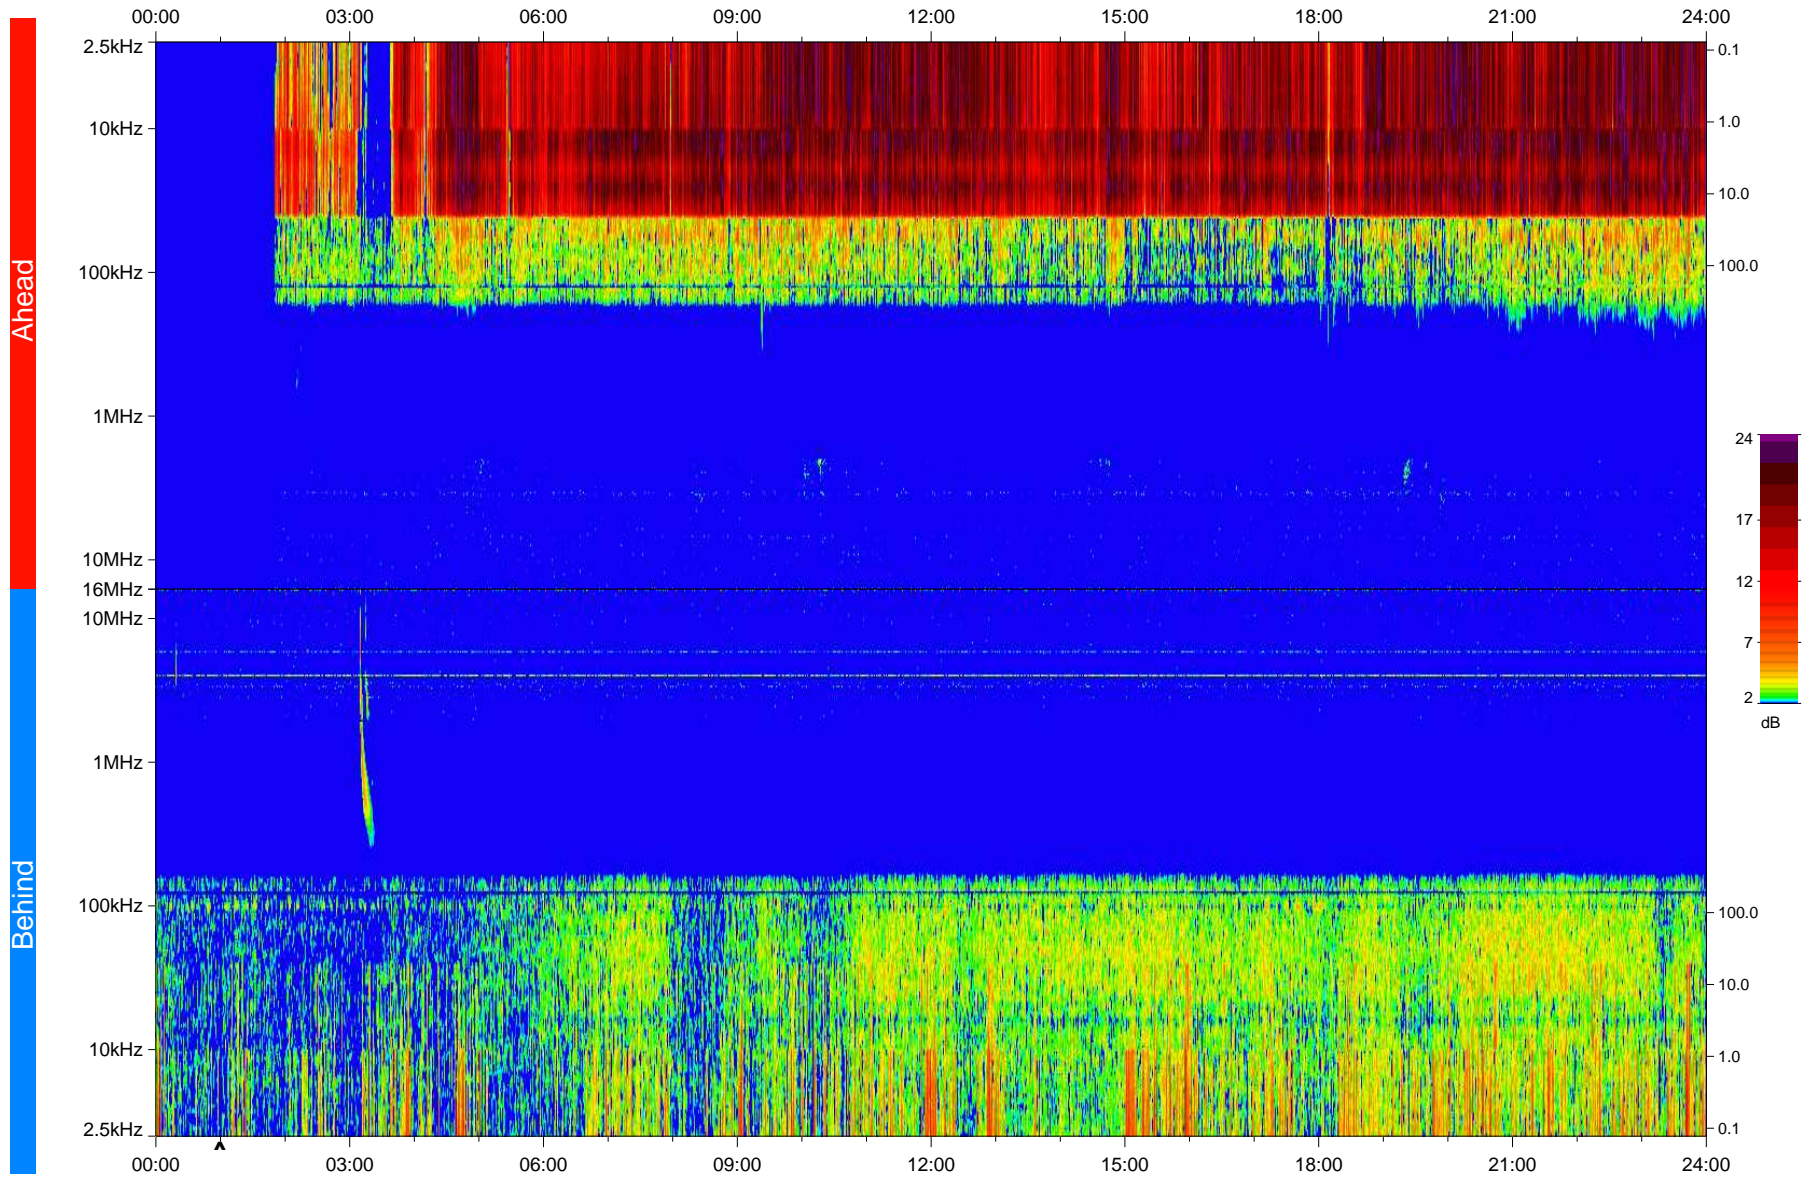

STEREO/WAVES Daily Summary - 12-May-2010 (DOY 132)

Ahead source file: swaves_ahead_2010_132_1_04.fin
Ahead PSE Angle: 70.5°

Behind PSE Angle: -70.2°
Behind source file: swaves_behind_2010_132_1_04.fin

Time (UTC)

file: stereo_swaves_daily-summary_color_20100512_v04
made by: space.umn.edu on macOS with IDL 8.8.2 on 2022-10-16 07:32:04, with TLib V945 / dynspec V311