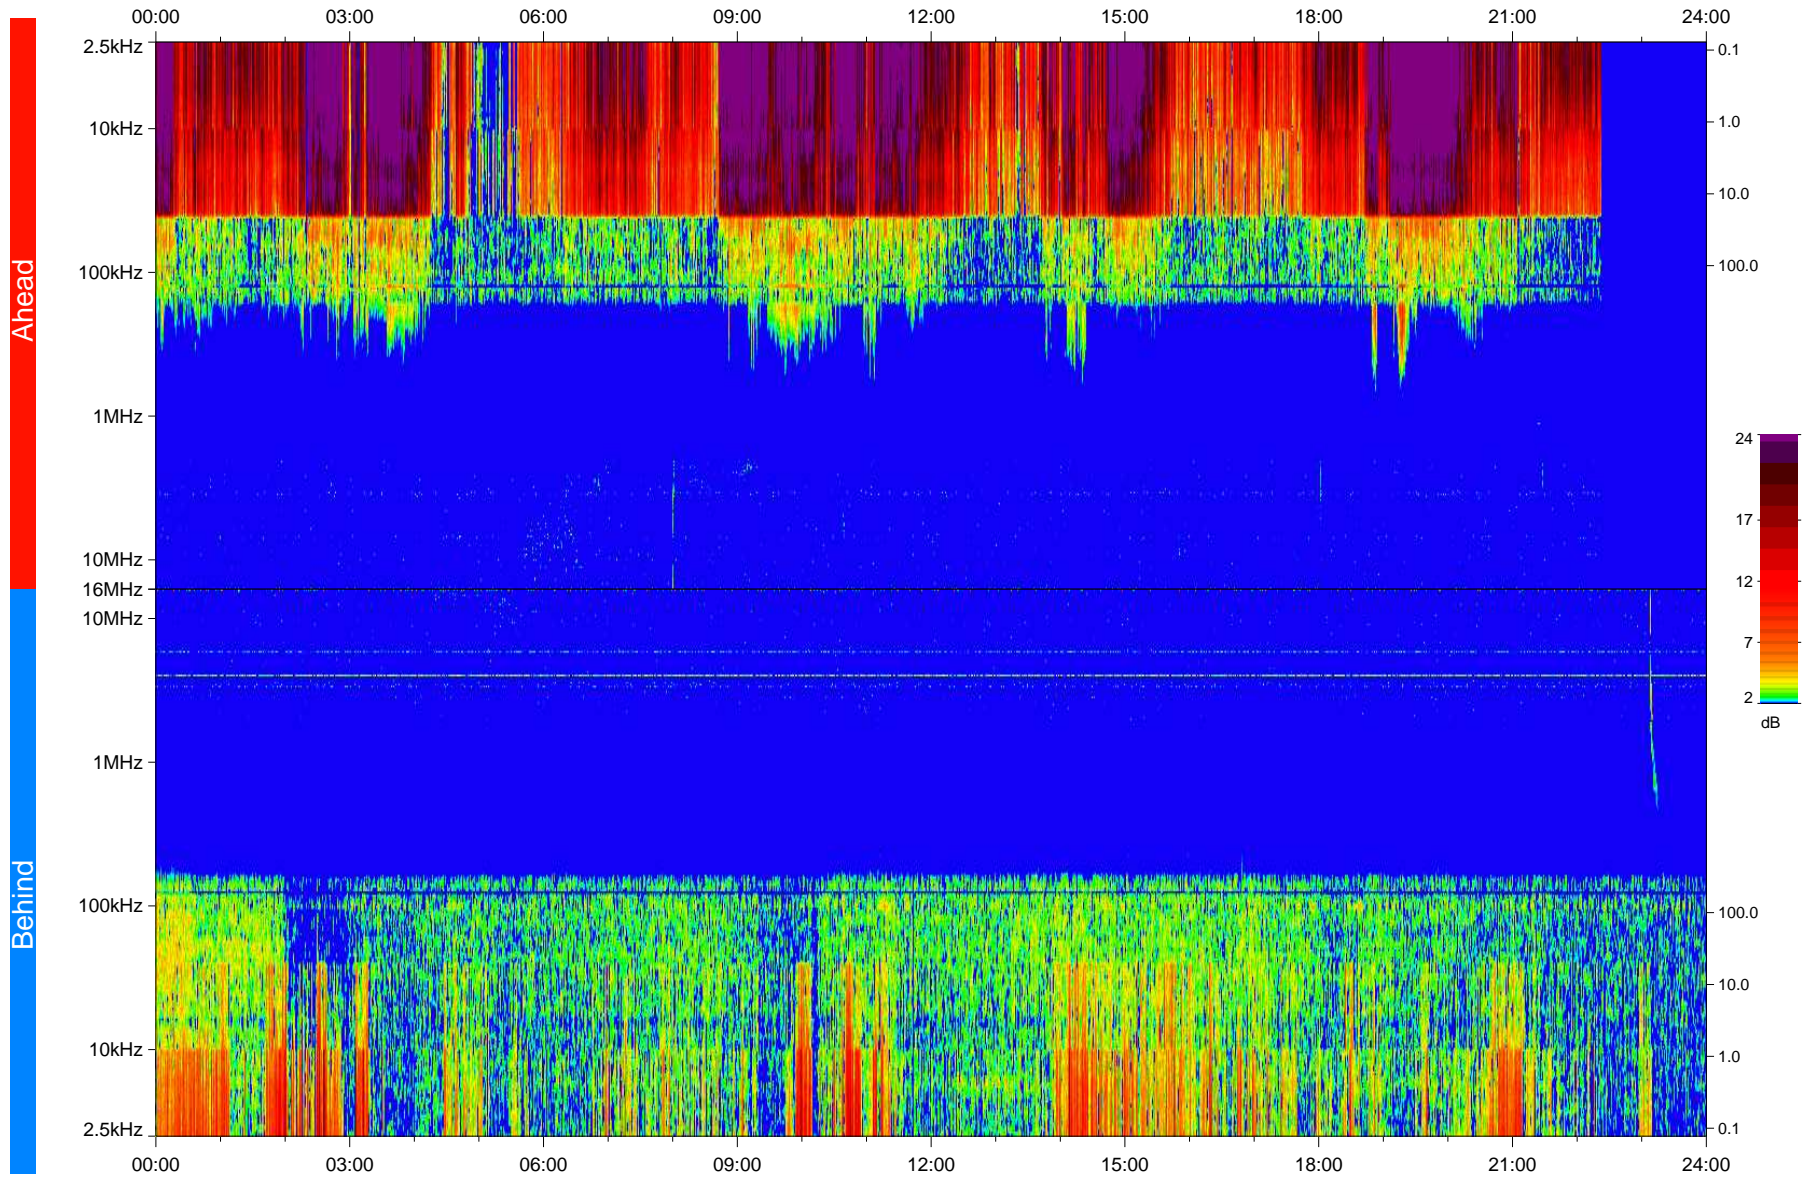

# STEREO/WAVES Daily Summary - 11-May-2010 (DOY 131)

Ahead source file: swaves\_ahead\_2010\_131\_1\_04.fin  
Ahead PSE Angle: 70.4°

Behind PSE Angle: -70.2°  
Behind source file: swaves\_behind\_2010\_131\_1\_04.fin

Time (UTC)

file: stereo\_swaves\_daily-summary\_color\_20100511\_v04  
made by: space.umn.edu on macOS with IDL 8.8.2 on 2022-10-16 07:28:42, with TLib V945 / dynspec V311