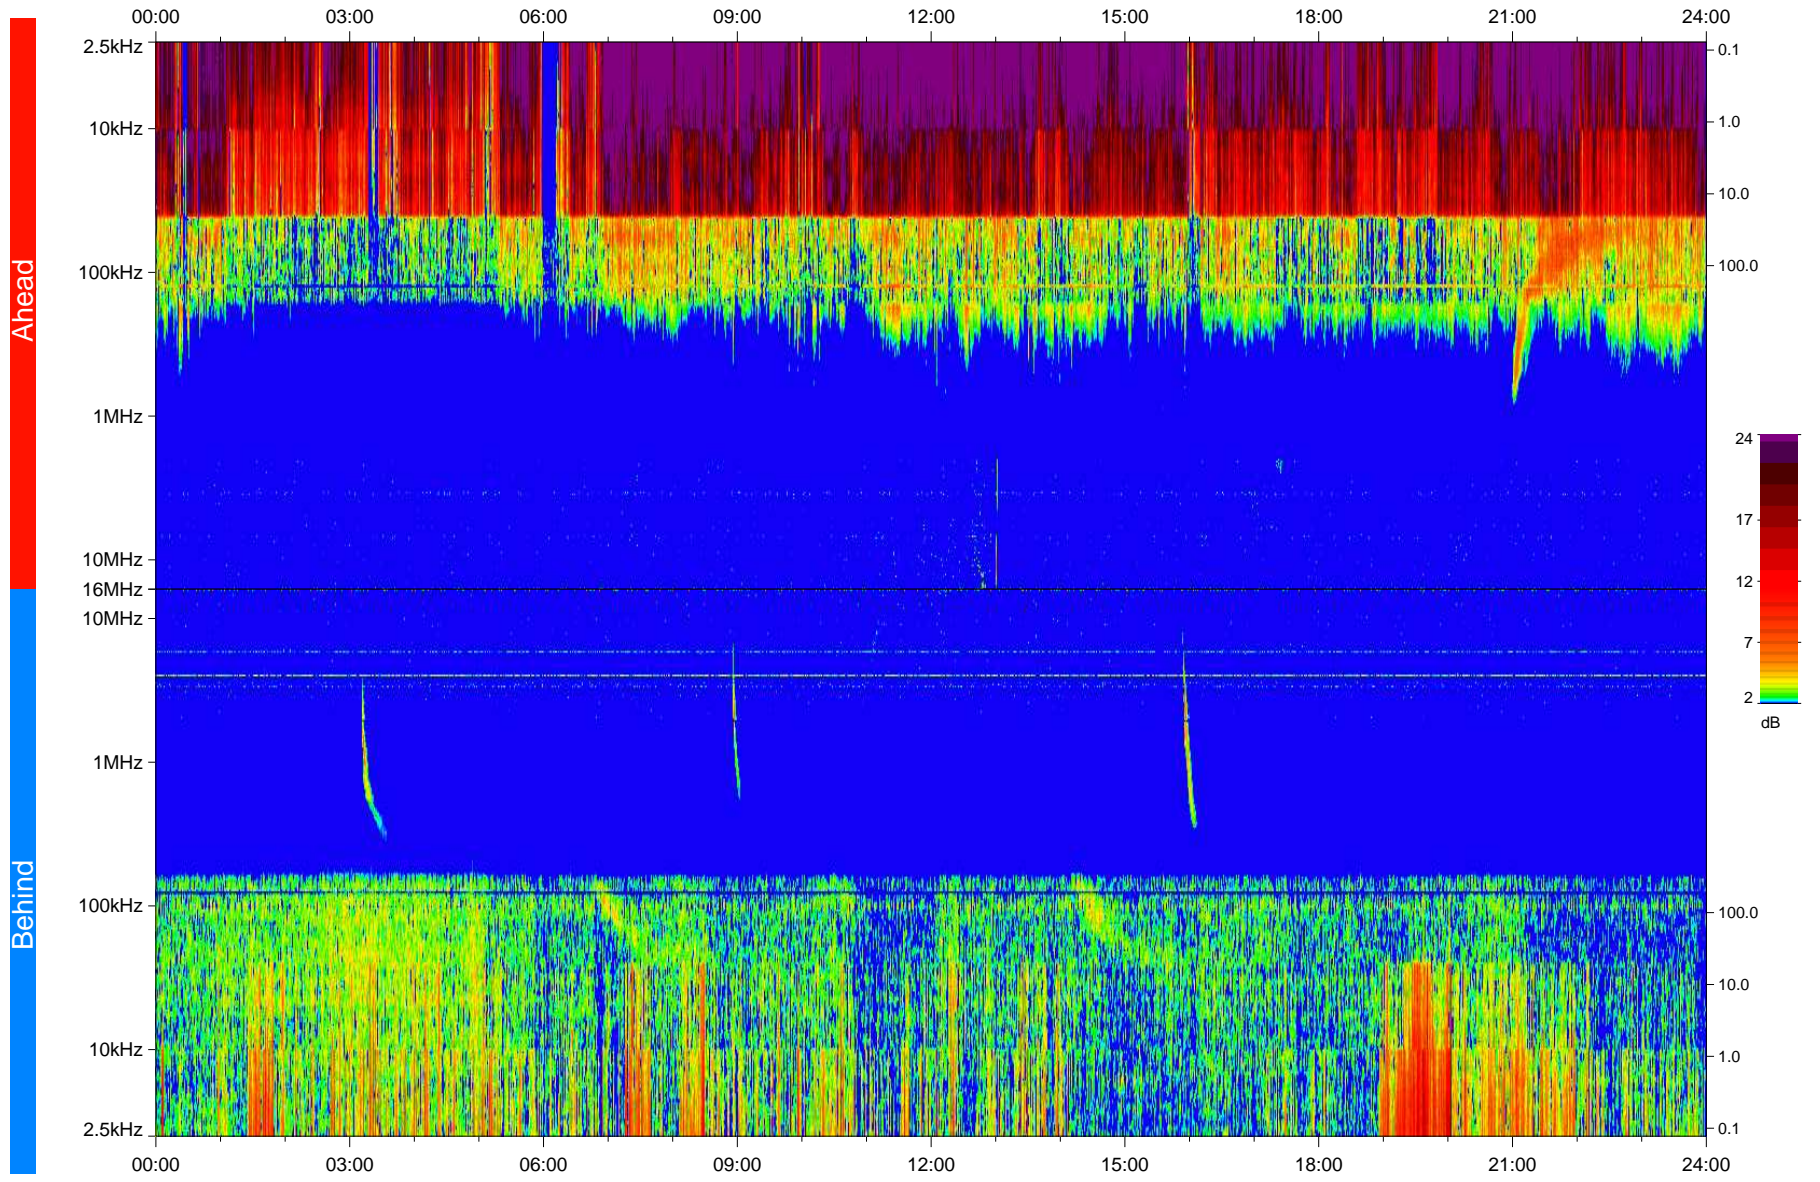

# STEREO/WAVES Daily Summary - 09-May-2010 (DOY 129)

Ahead source file: swaves\_ahead\_2010\_129\_1\_04.fin  
Ahead PSE Angle: 70.2°

Behind PSE Angle: -70.3°  
Behind source file: swaves\_behind\_2010\_129\_1\_04.fin

Time (UTC)

file: stereo\_swaves\_daily-summary\_color\_20100509\_v04  
made by: space.umn.edu on macOS with IDL 8.8.2 on 2022-10-16 07:21:49, with TLib V945 / dynspec V311