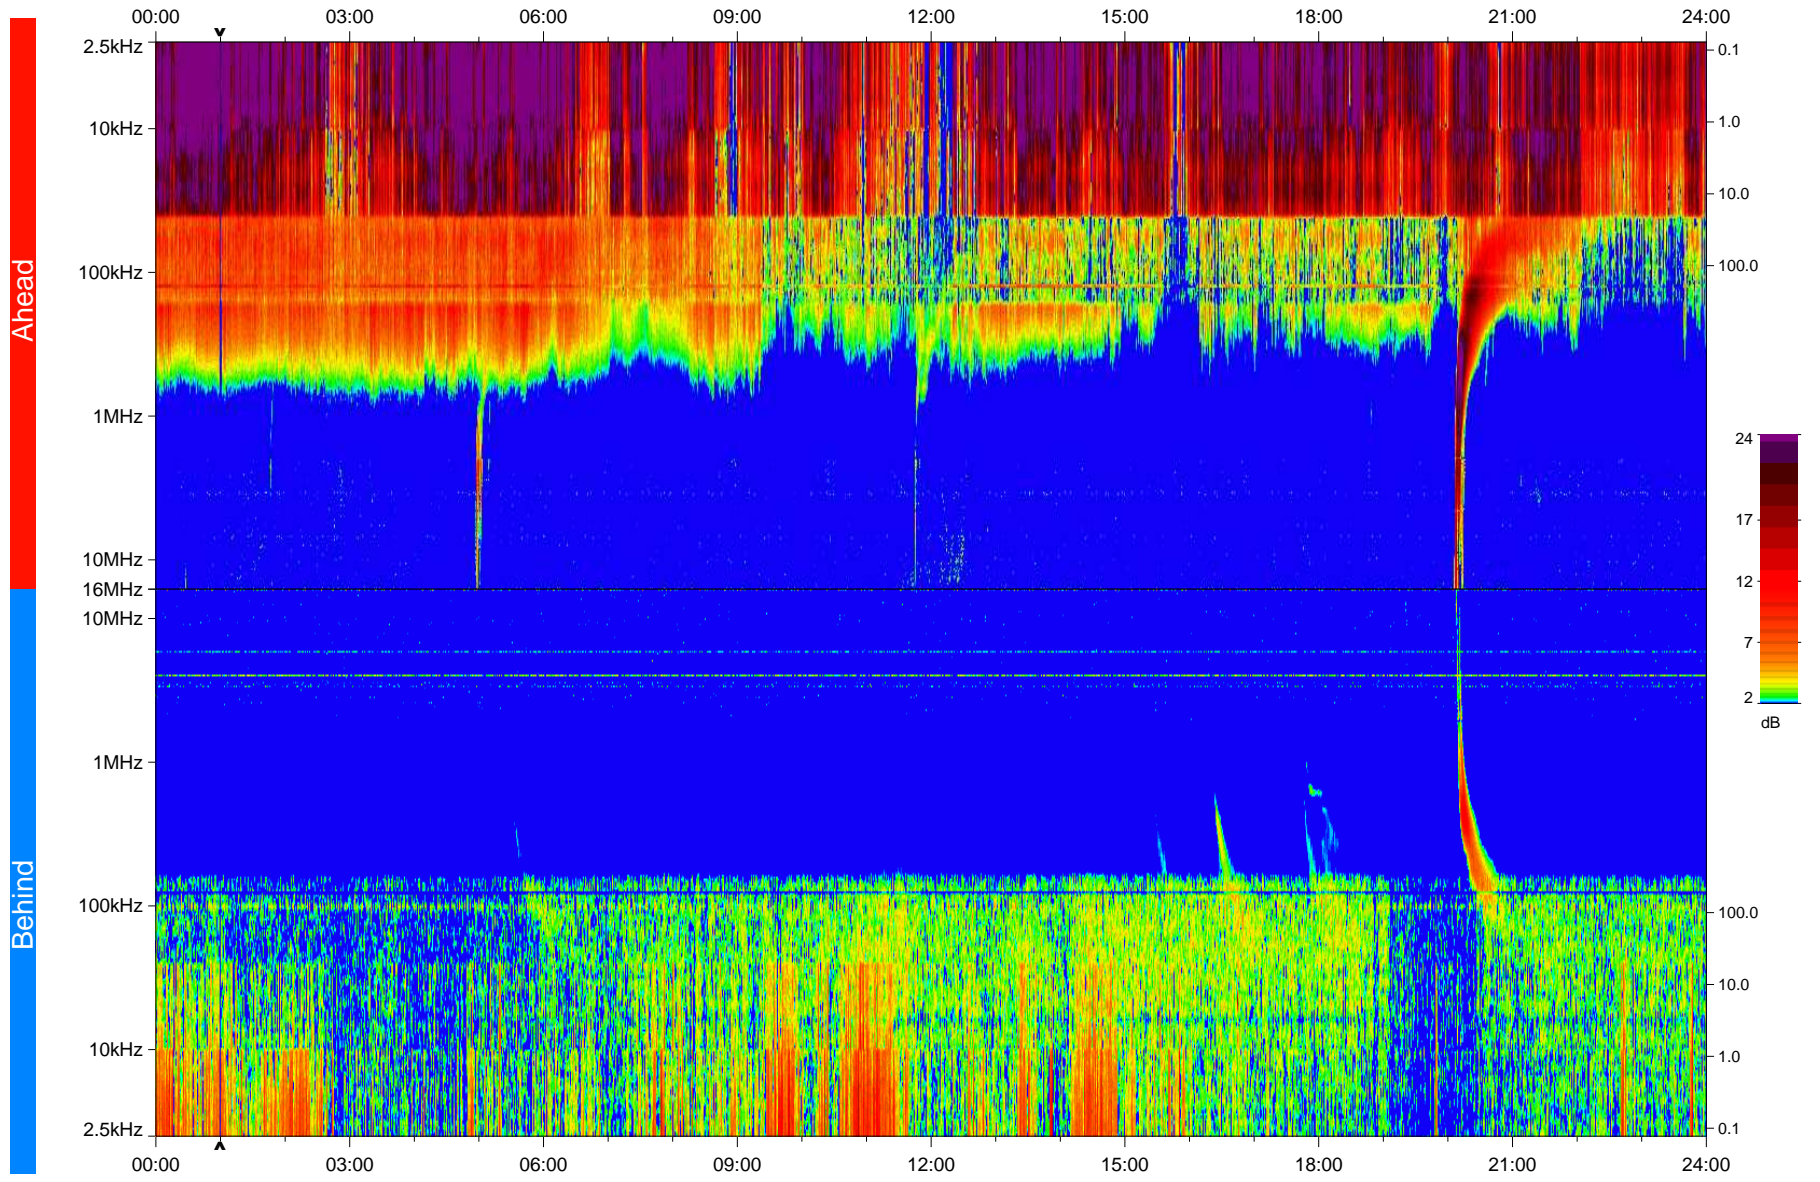

STEREO/WAVES Daily Summary - 08-May-2010 (DOY 128)

Ahead source file: swaves_ahead_2010_128_1_04.fin
Ahead PSE Angle: 70.2°

Behind PSE Angle: -70.3°
Behind source file: swaves_behind_2010_128_1_04.fin

Time (UTC)

file: stereo_swaves_daily-summary_color_20100508_v04
made by: space.umn.edu on macOS with IDL 8.8.2 on 2022-10-16 07:18:21, with TMLib V945 / dynspec V311