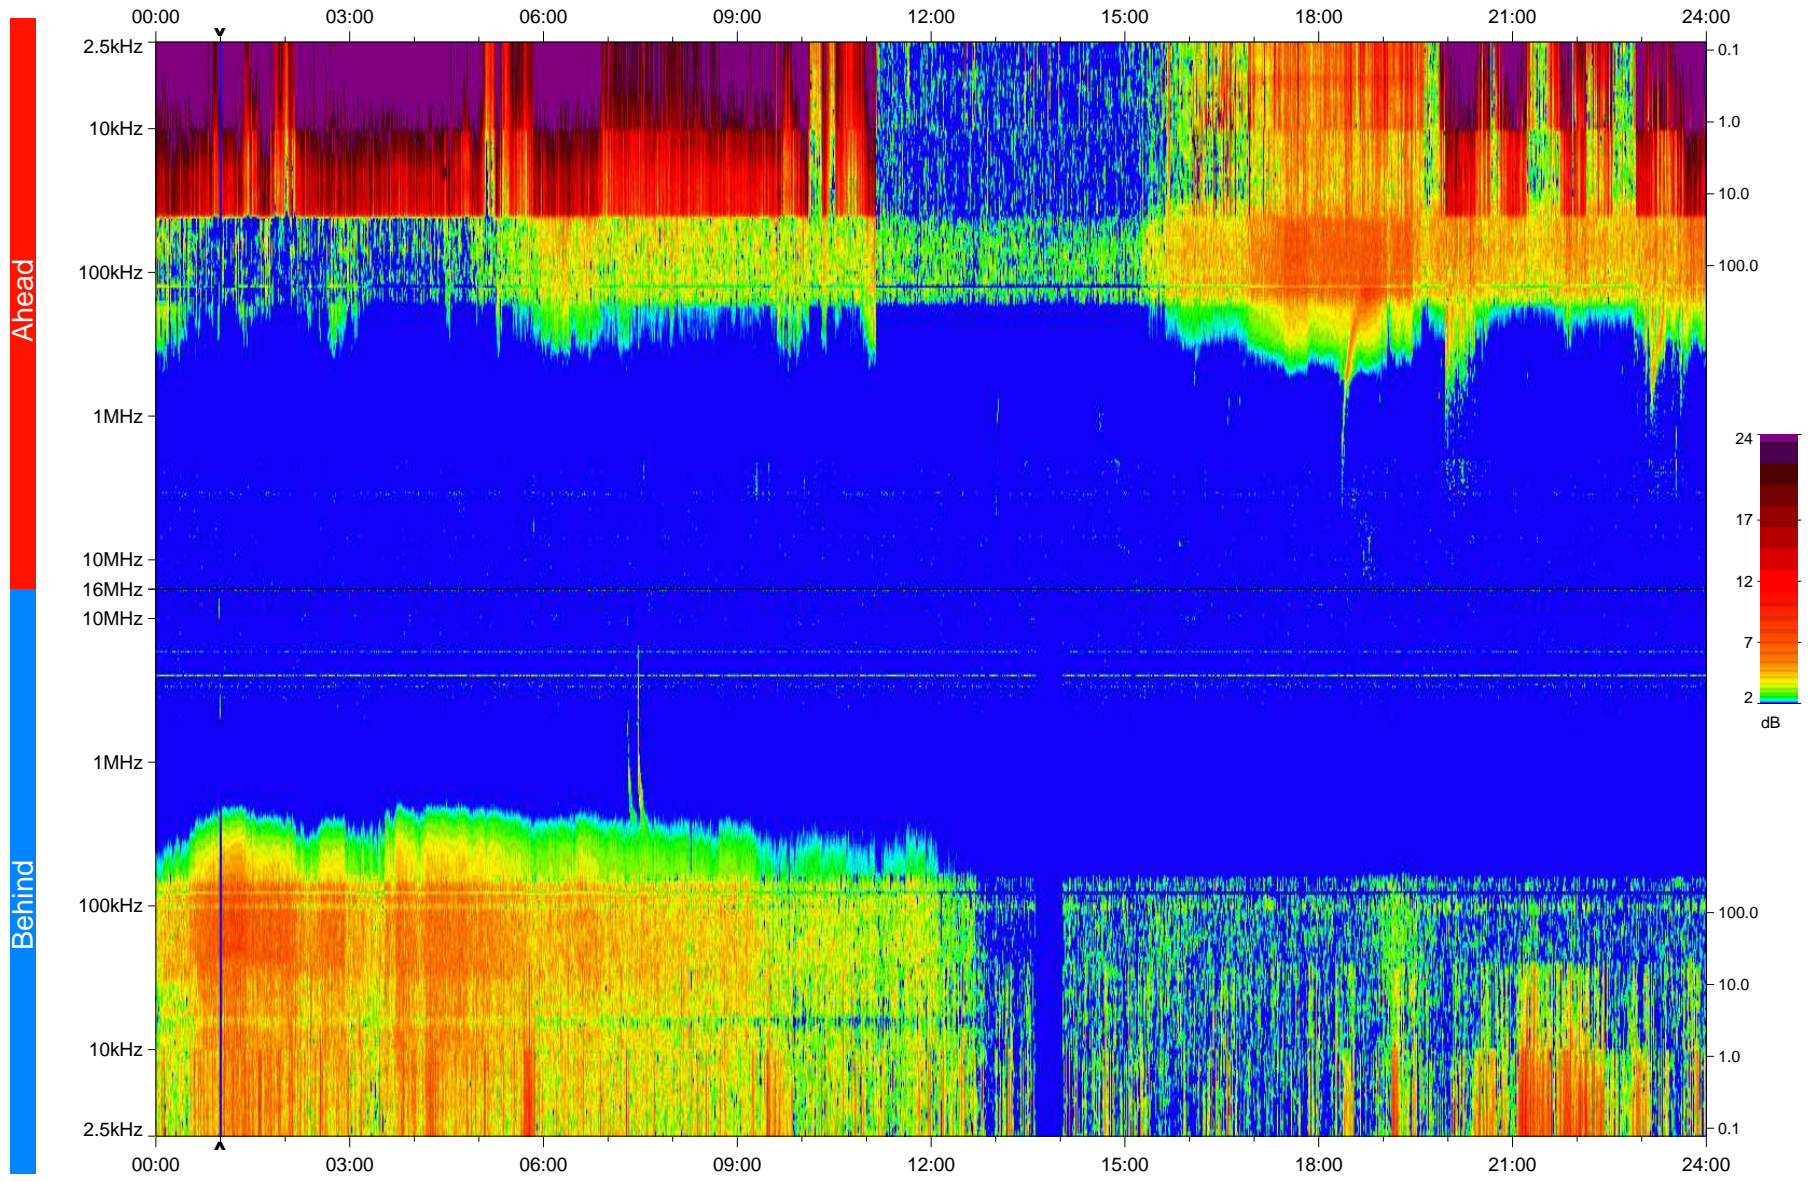

# STEREO/WAVES Daily Summary - 06-May-2010 (DOY 126)

Ahead source file: swaves\_ahead\_2010\_126\_1\_04.fin  
Ahead PSE Angle: 70.0°

Behind PSE Angle: -70.4°  
Behind source file: swaves\_behind\_2010\_126\_1\_04.fin

Time (UTC)

file: stereo\_swaves\_daily-summary\_color\_20100506\_v04  
made by: space.umn.edu on macOS with IDL 8.8.2 on 2022-10-16 07:11:26, with TLib V945 / dynspec V311