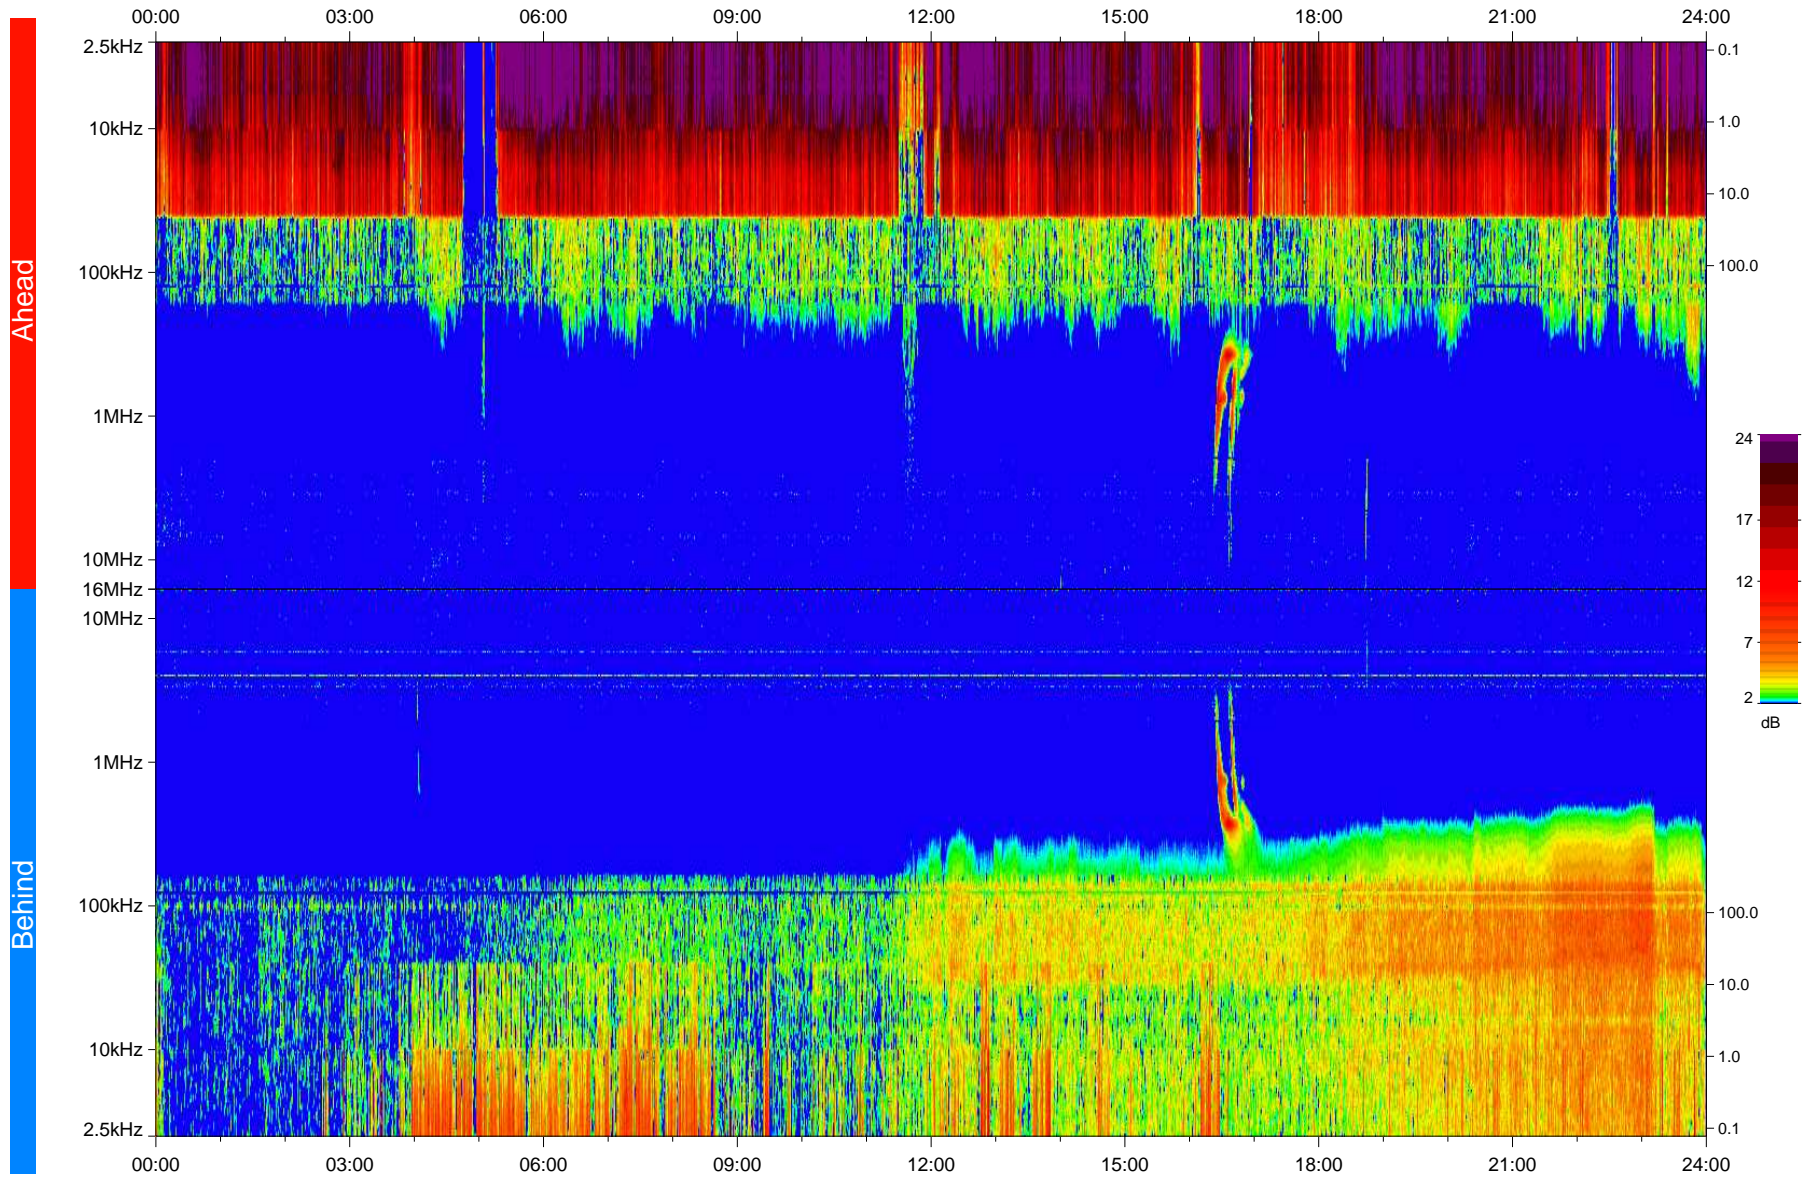

# STEREO/WAVES Daily Summary - 05-May-2010 (DOY 125)

Ahead source file: swaves\_ahead\_2010\_125\_1\_04.fin  
Ahead PSE Angle: 69.9°

Behind PSE Angle: -70.4°  
Behind source file: swaves\_behind\_2010\_125\_1\_04.fin

Time (UTC)

file: stereo\_swaves\_daily-summary\_color\_20100505\_v04  
made by: space.umn.edu on macOS with IDL 8.8.2 on 2022-10-16 07:07:56, with TMLib V945 / dynspec V311