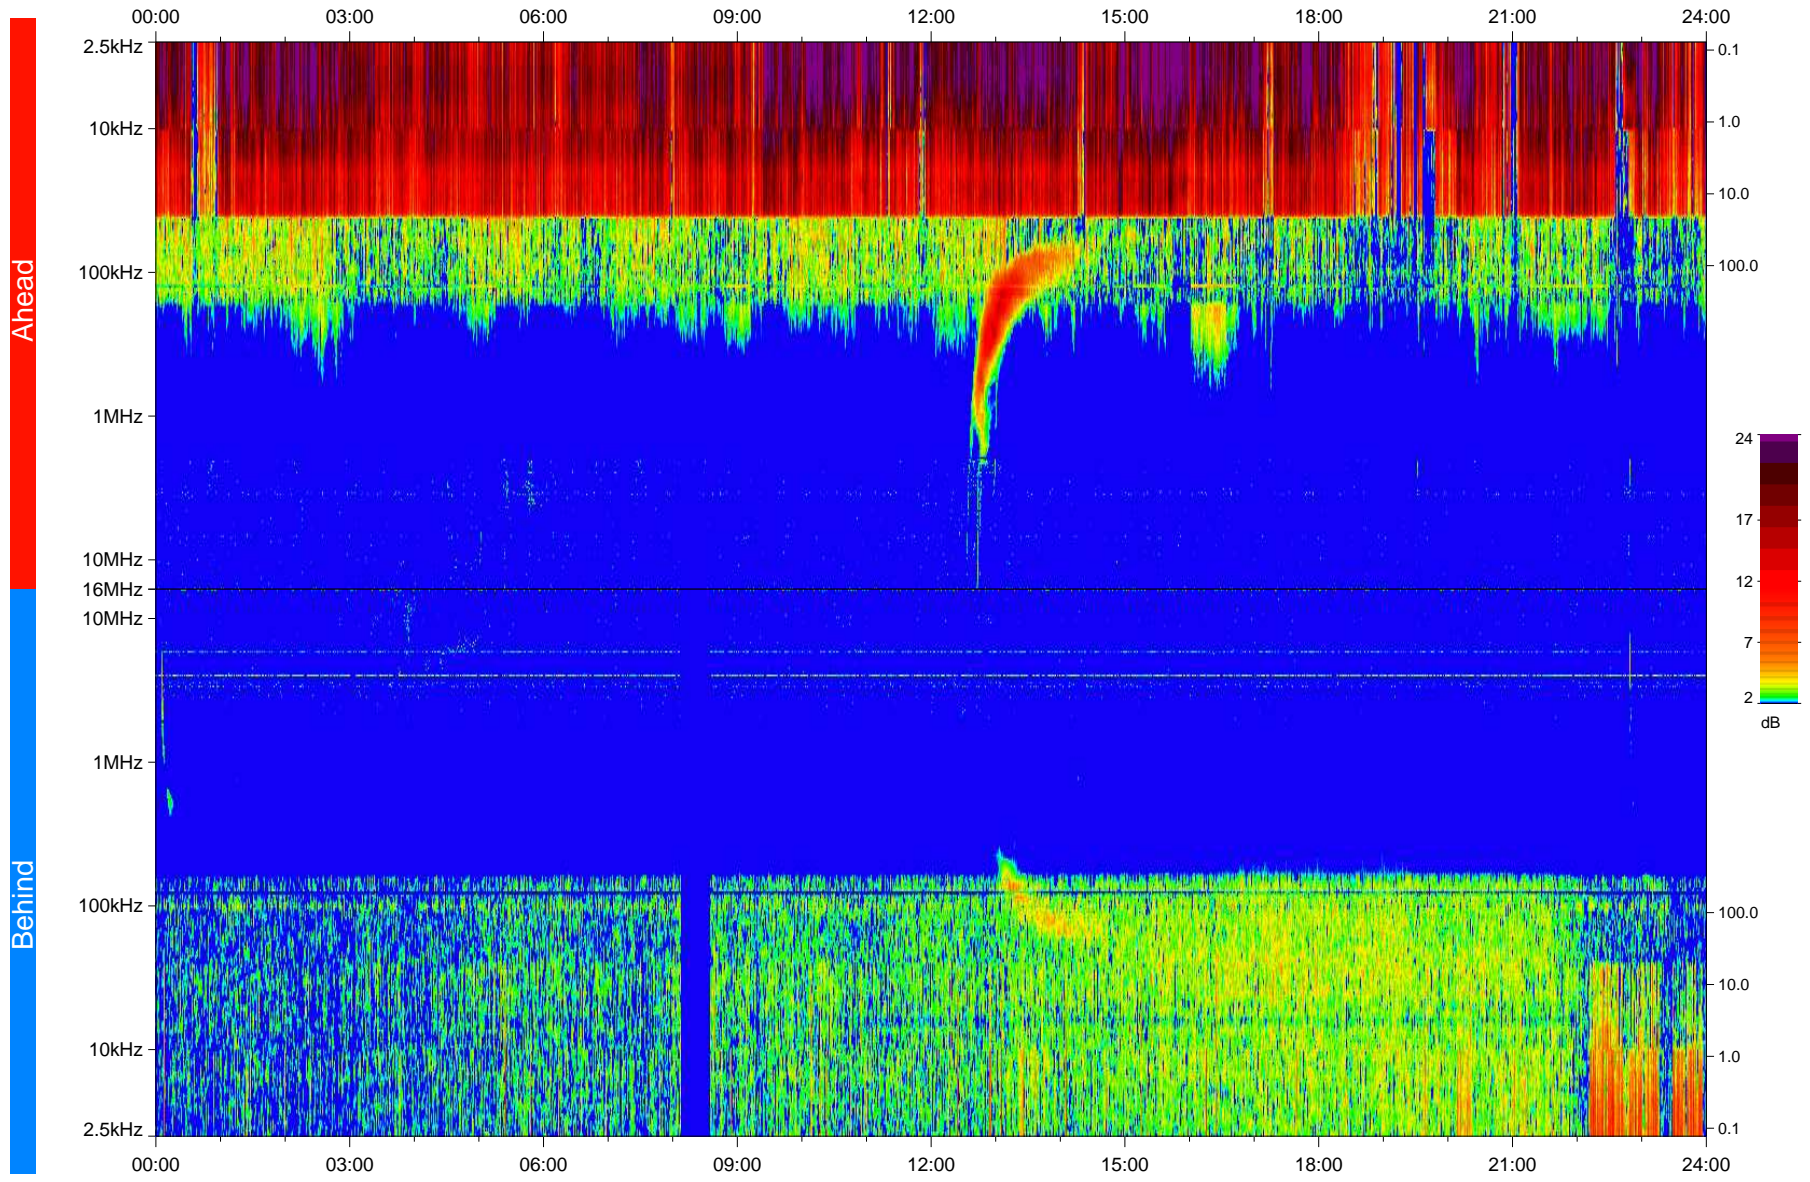

# STEREO/WAVES Daily Summary - 03-May-2010 (DOY 123)

Ahead source file: swaves\_ahead\_2010\_123\_1\_04.fin  
Ahead PSE Angle: 69.7°

Behind PSE Angle: -70.5°  
Behind source file: swaves\_behind\_2010\_123\_1\_04.fin

Time (UTC)

file: stereo\_swaves\_daily-summary\_color\_20100503\_v04  
made by: space.umn.edu on macOS with IDL 8.8.2 on 2022-10-16 07:00:58, with TLib V945 / dynspec V311