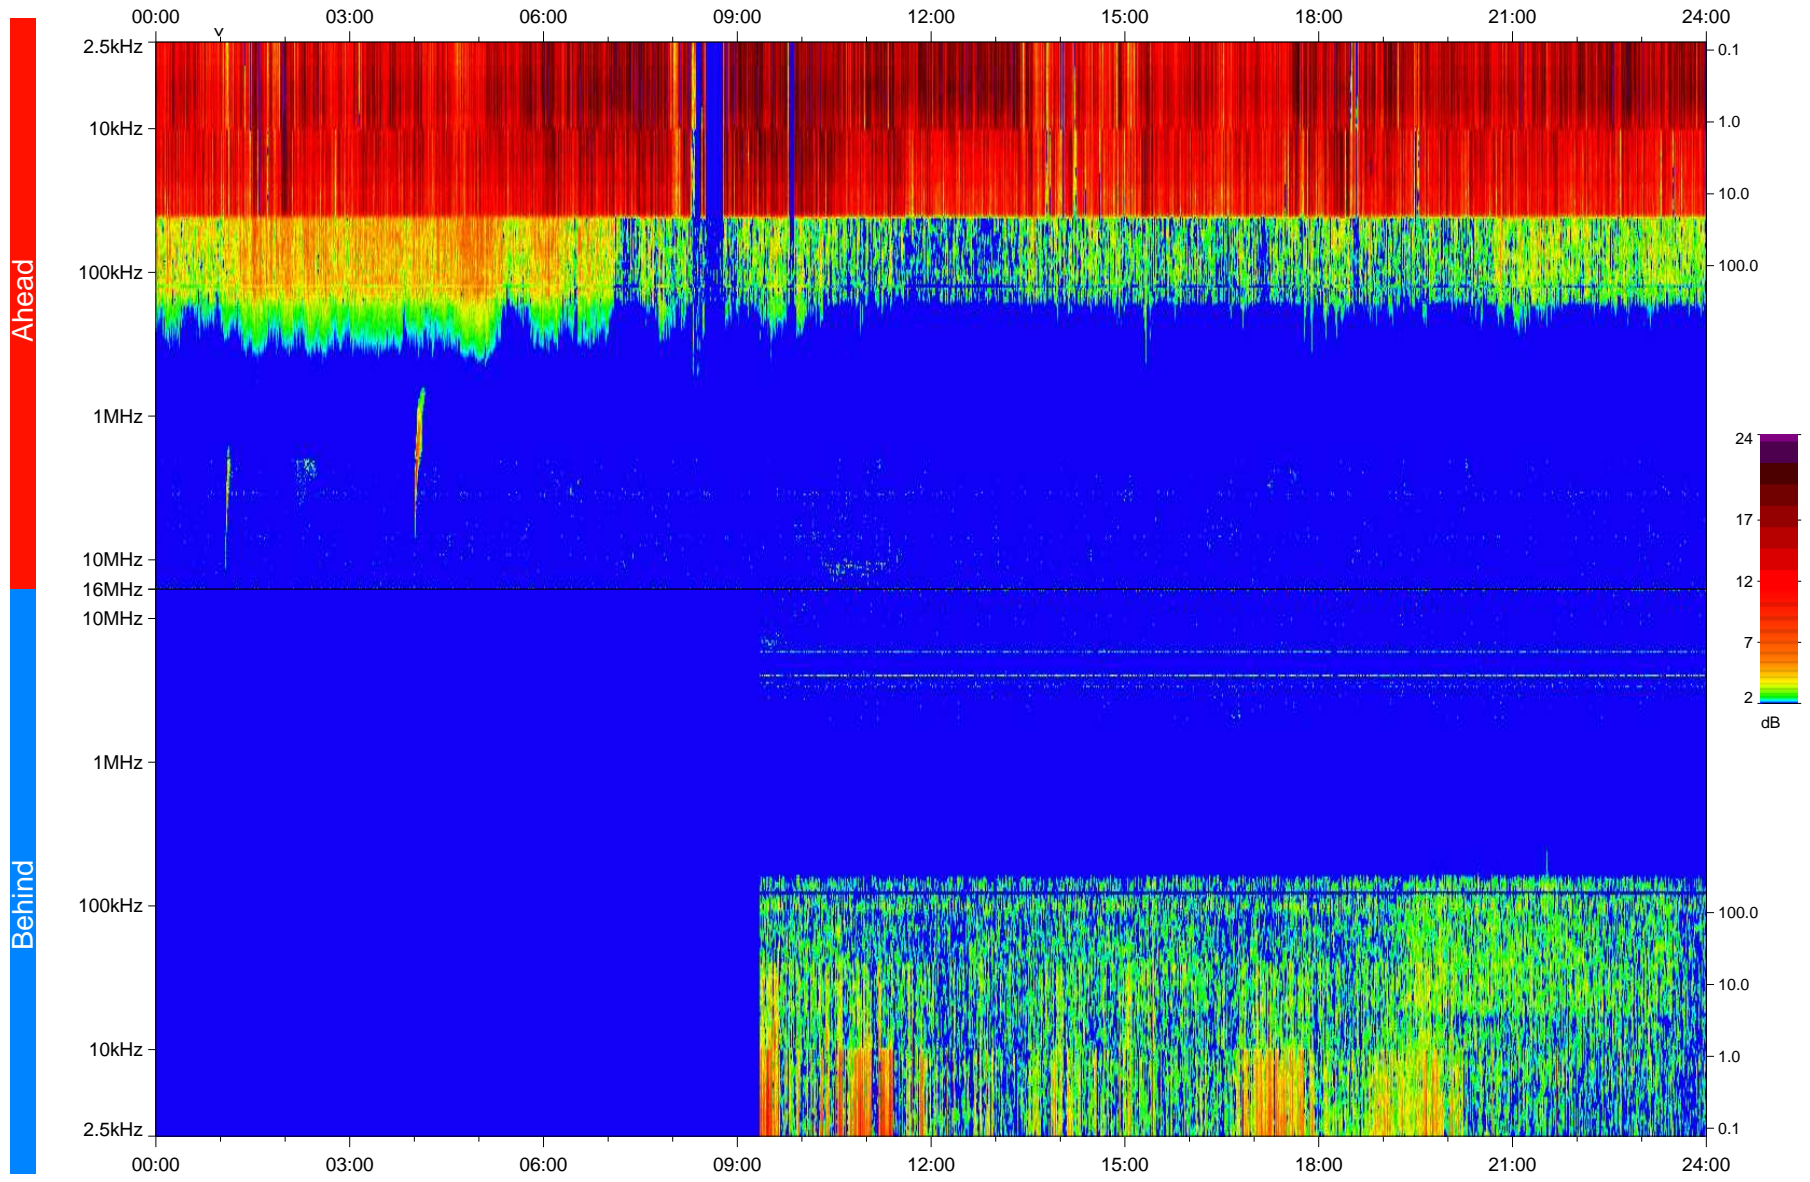

# STEREO/WAVES Daily Summary - 02-May-2010 (DOY 122)

Ahead source file: swaves\_ahead\_2010\_122\_1\_04.fin  
Ahead PSE Angle: 69.6°

Behind PSE Angle: -70.5°  
Behind source file: swaves\_behind\_2010\_122\_1\_04.fin

Time (UTC)

file: stereo\_swaves\_daily-summary\_color\_20100502\_v04  
made by: space.umn.edu on macOS with IDL 8.8.2 on 2022-10-16 06:58:00, with TLib V945 / dynspec V311