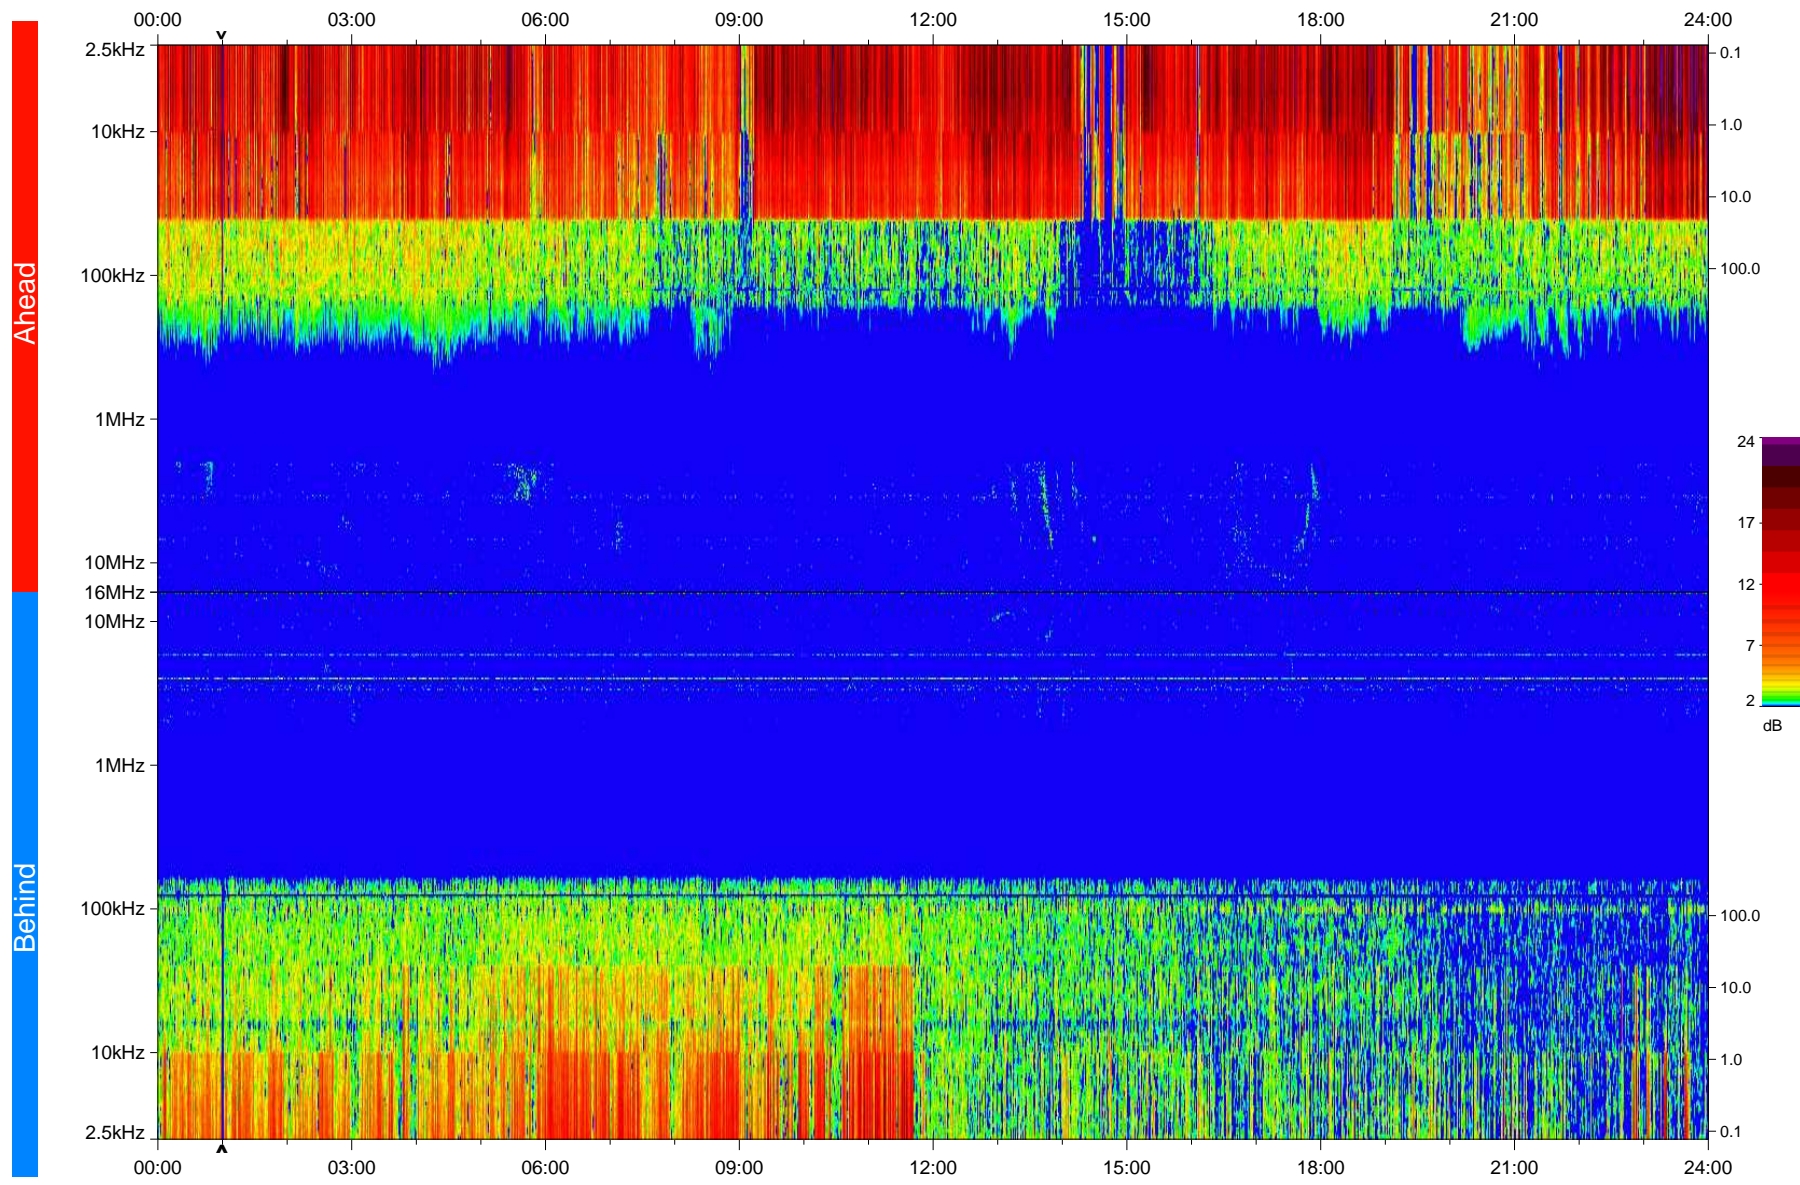

STEREO/WAVES Daily Summary - 30-Apr-2010 (DOY 120)

Ahead source file: swaves_ahead_2010_120_1_04.fin
Ahead PSE Angle: 69.5°

Behind PSE Angle: -70.5°
Behind source file: swaves_behind_2010_120_1_04.fin

Time (UTC)

file: stereo_swaves_daily-summary_color_20100430_v04
made by: space.umn.edu on macOS with IDL 8.8.2 on 2022-10-16 06:52:44, with TLib V945 / dynspec V311