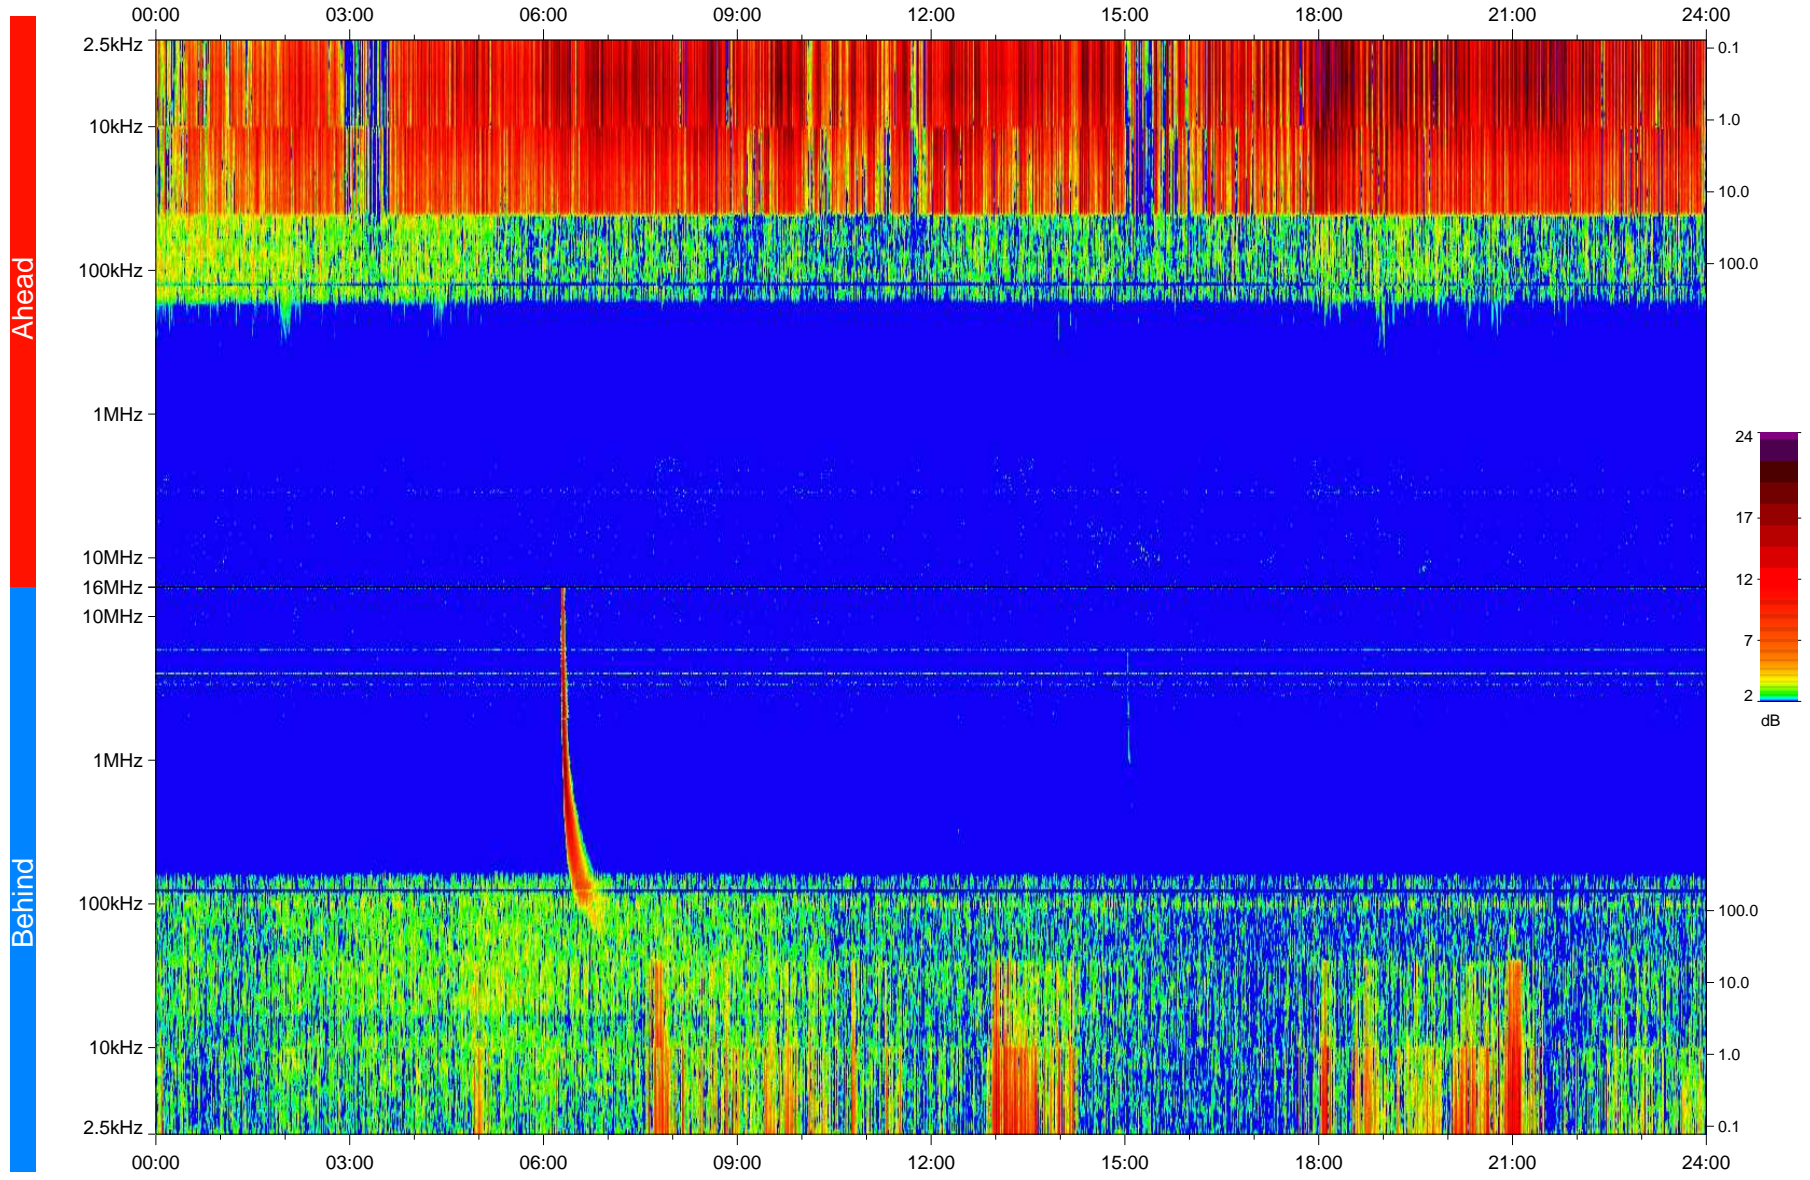

STEREO/WAVES Daily Summary - 29-Apr-2010 (DOY 119)

Ahead source file: swaves_ahead_2010_119_1_04.fin
Ahead PSE Angle: 69.4°

Behind PSE Angle: -70.6°
Behind source file: swaves_behind_2010_119_1_04.fin

Time (UTC)

file: stereo_swaves_daily-summary_color_20100429_v04
made by: space.umn.edu on macOS with IDL 8.8.2 on 2022-10-16 06:49:55, with TLib V945 / dynspec V311