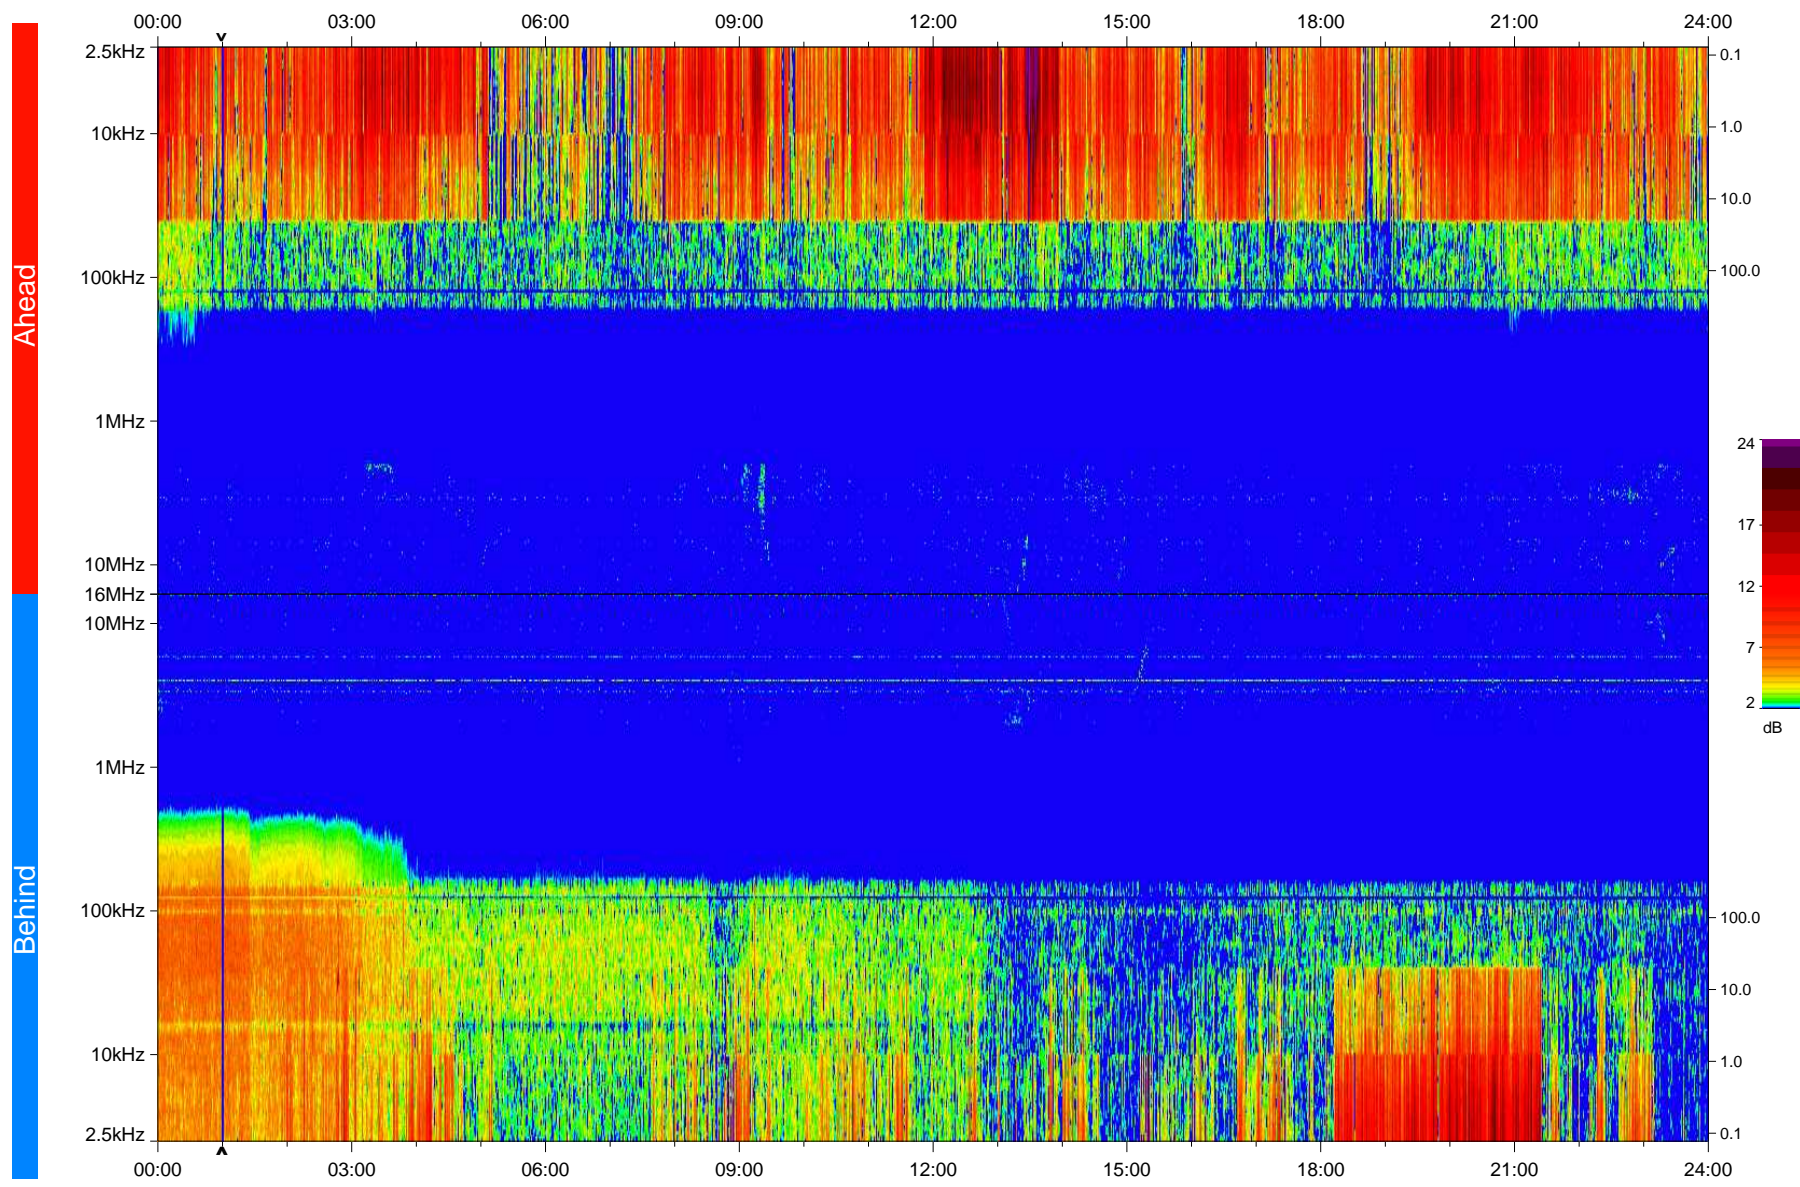

STEREO/WAVES Daily Summary - 28-Apr-2010 (DOY 118)

Ahead source file: swaves_ahead_2010_118_1_04.fin
Ahead PSE Angle: 69.3°

Behind PSE Angle: -70.6°
Behind source file: swaves_behind_2010_118_1_04.fin

Time (UTC)

file: stereo_swaves_daily-summary_color_20100428_v04
made by: space.umn.edu on macOS with IDL 8.8.2 on 2022-10-16 06:47:04, with TMLib V945 / dynspec V311