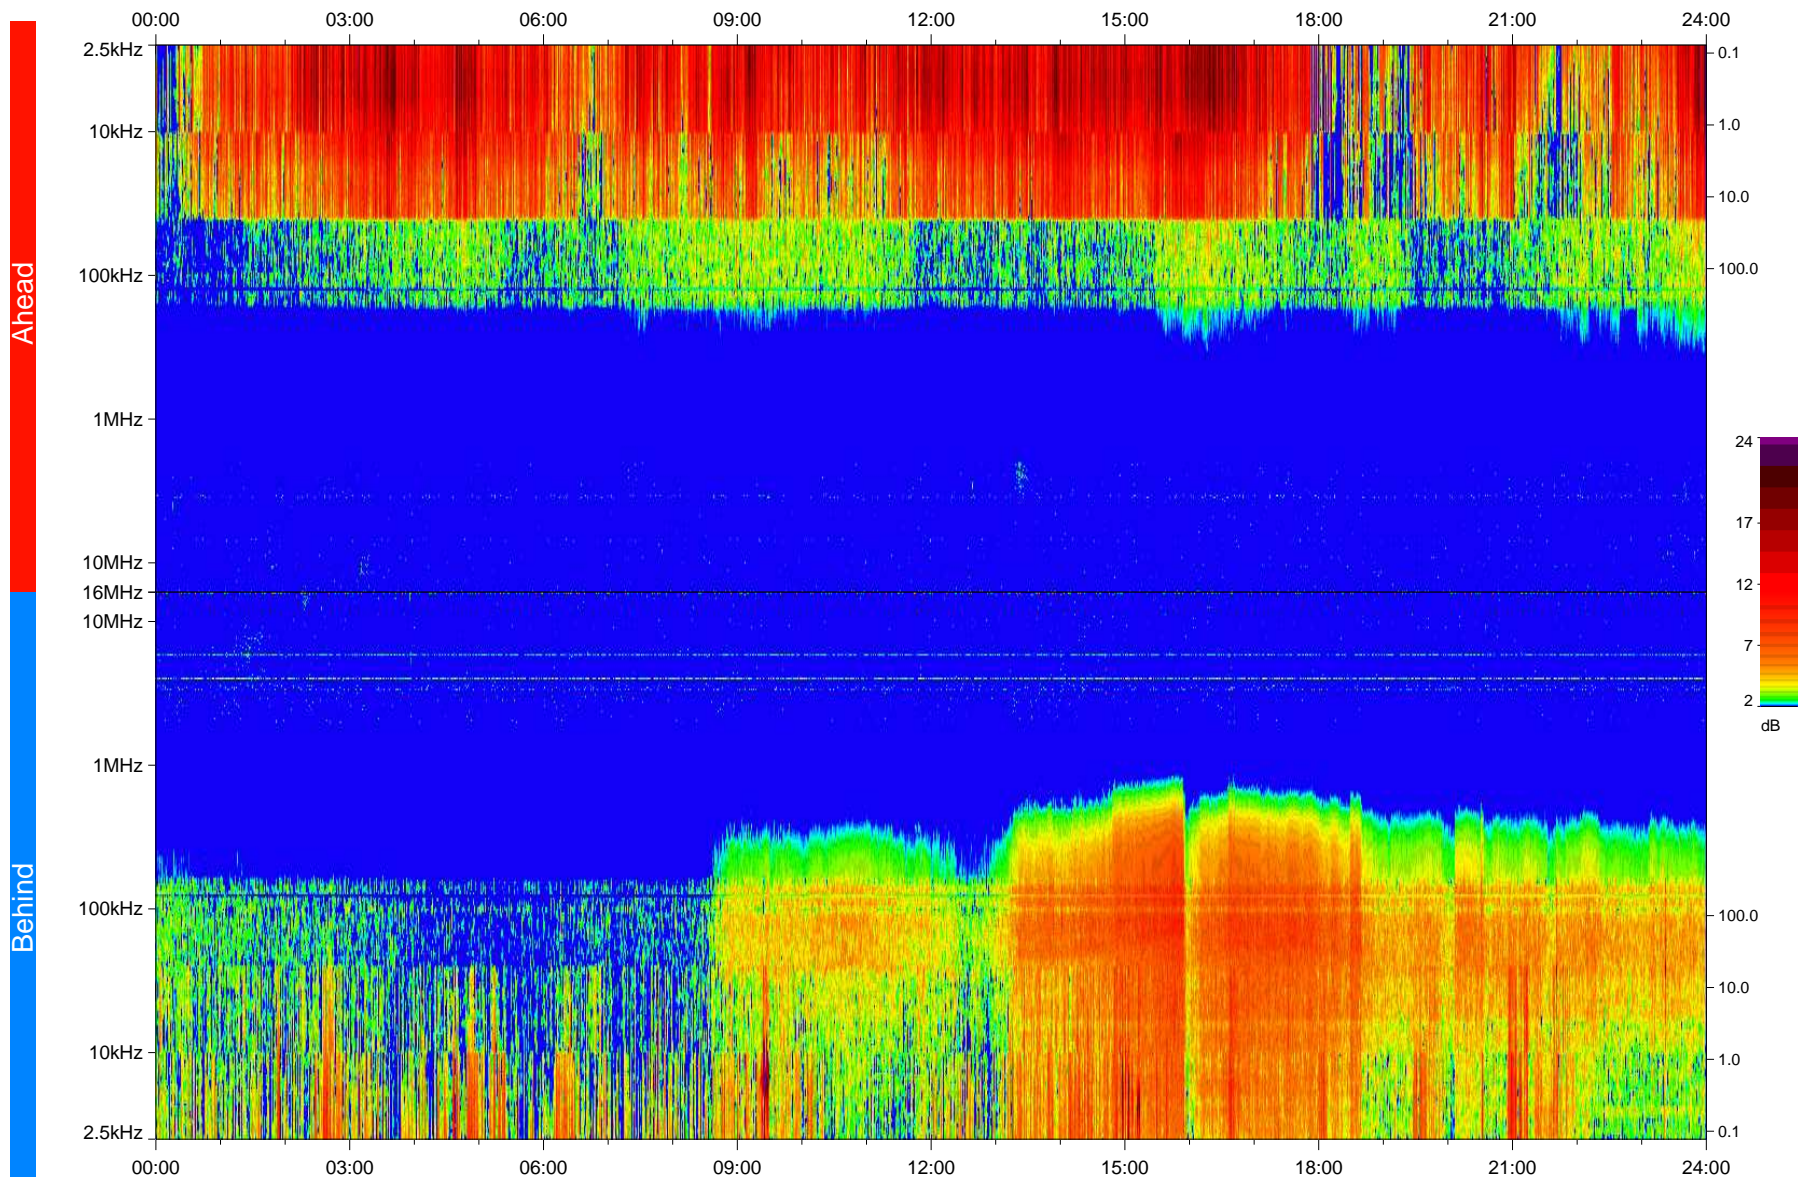

STEREO/WAVES Daily Summary - 27-Apr-2010 (DOY 117)

Ahead source file: swaves_ahead_2010_117_1_04.fin
Ahead PSE Angle: 69.3°

Behind PSE Angle: -70.6°
Behind source file: swaves_behind_2010_117_1_04.fin

Time (UTC)

file: stereo_swaves_daily-summary_color_20100427_v04
made by: space.umn.edu on macOS with IDL 8.8.2 on 2022-10-16 06:43:59, with TLib V945 / dynspec V311