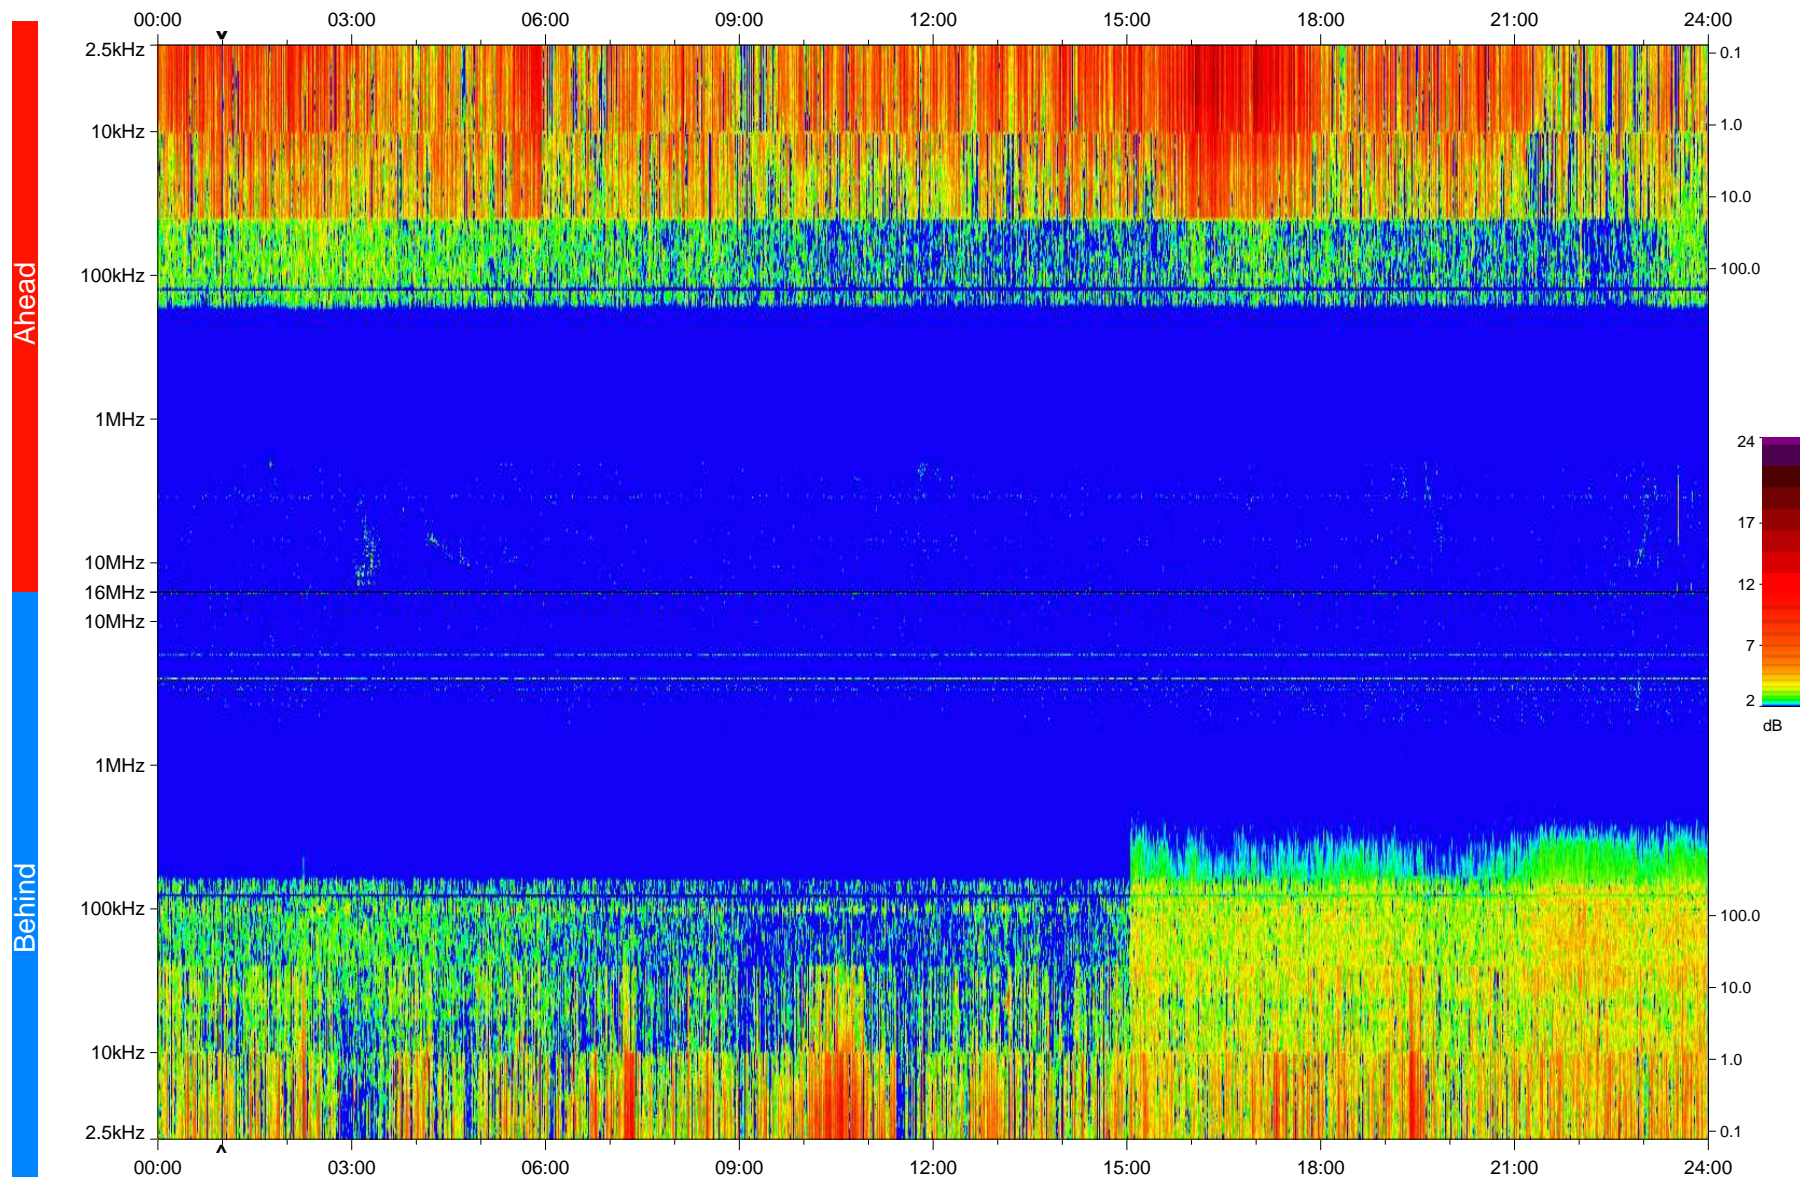

# STEREO/WAVES Daily Summary - 26-Apr-2010 (DOY 116)

Ahead source file: swaves\_ahead\_2010\_116\_1\_04.fin  
Ahead PSE Angle: 69.1°

Behind PSE Angle: -70.7°  
Behind source file: swaves\_behind\_2010\_116\_1\_04.fin

Time (UTC)

file: stereo\_swaves\_daily-summary\_color\_20100426\_v04  
made by: space.umn.edu on macOS with IDL 8.8.2 on 2022-10-16 06:40:23, with TLib V945 / dynspec V311