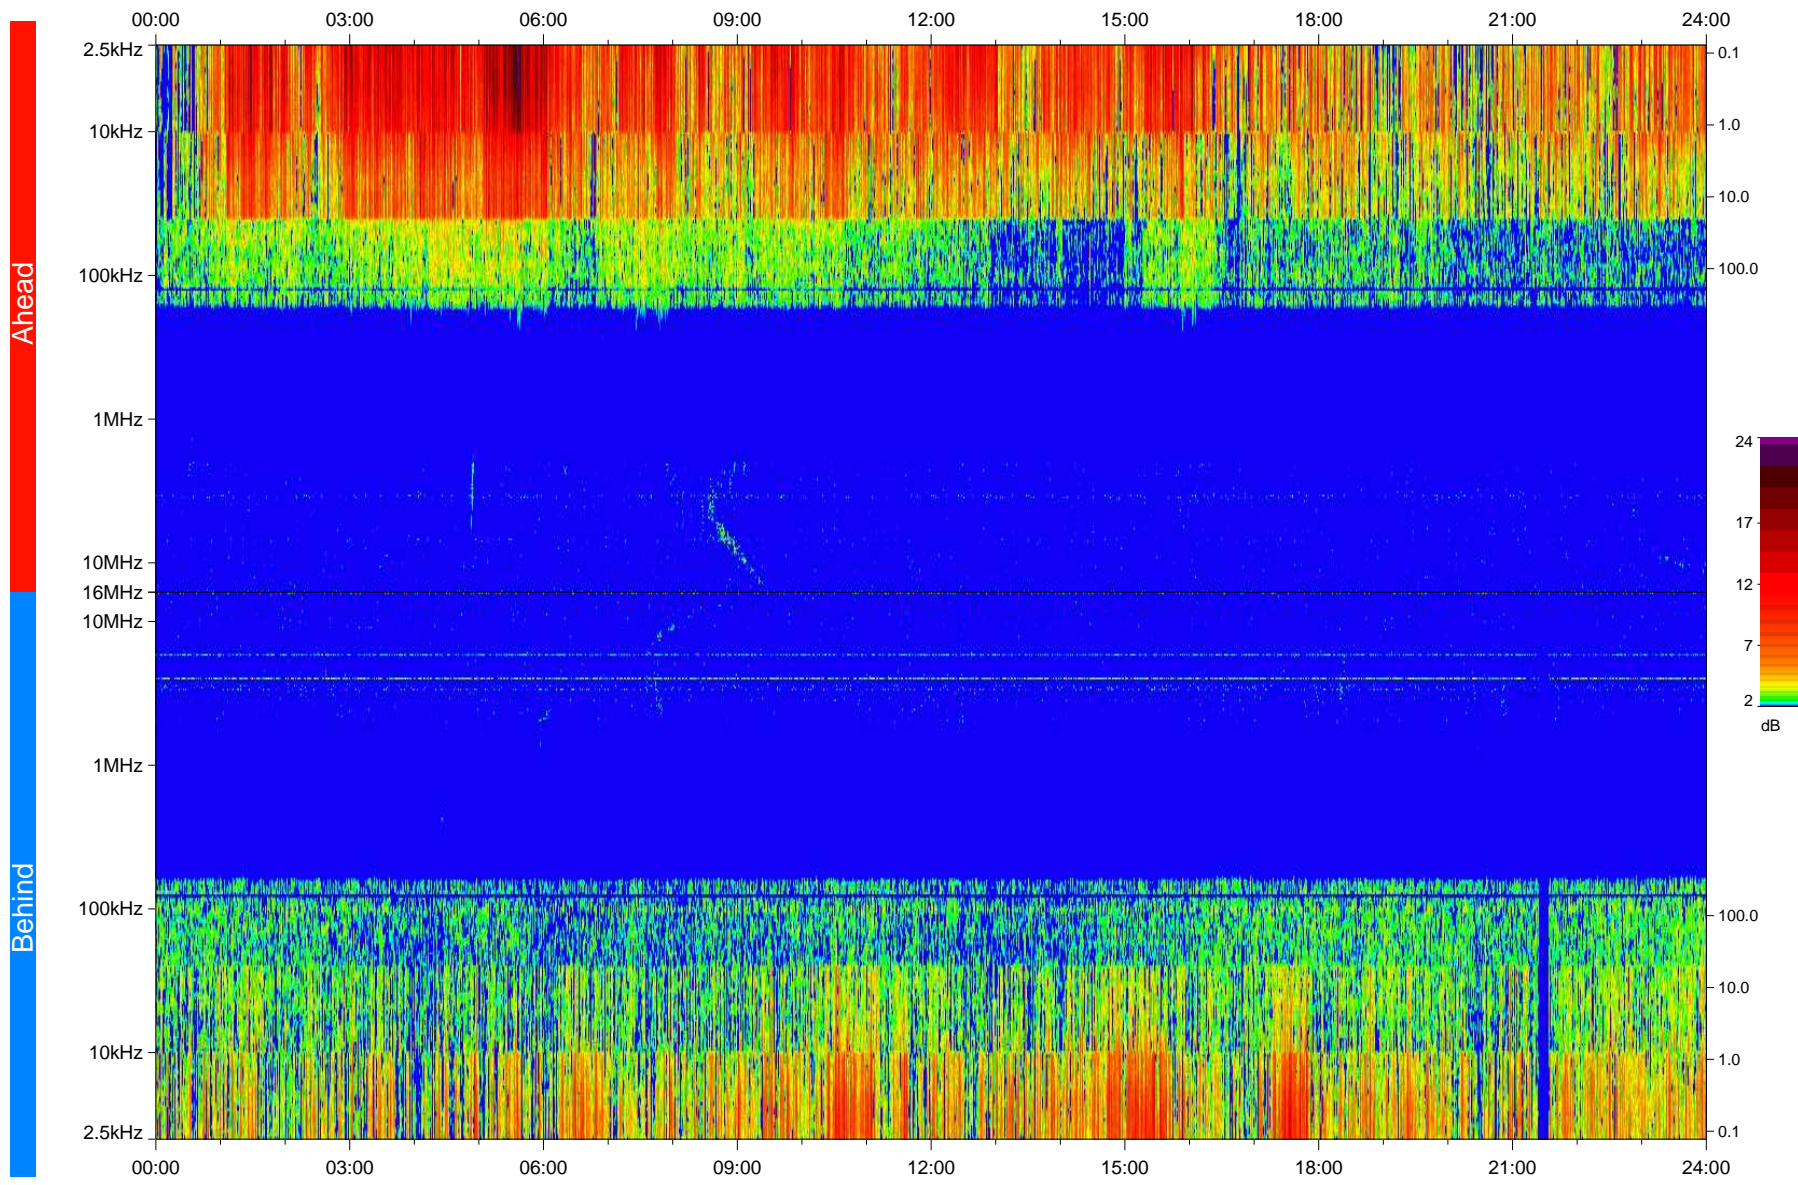

STEREO/WAVES Daily Summary - 25-Apr-2010 (DOY 115)

Ahead source file: swaves_ahead_2010_115_1_04.fin
Ahead PSE Angle: 69.0°

Behind PSE Angle: -70.7°
Behind source file: swaves_behind_2010_115_1_04.fin

Time (UTC)

file: stereo_swaves_daily-summary_color_20100425_v04
made by: space.umn.edu on macOS with IDL 8.8.2 on 2022-10-16 06:36:52, with TLib V945 / dynspec V311