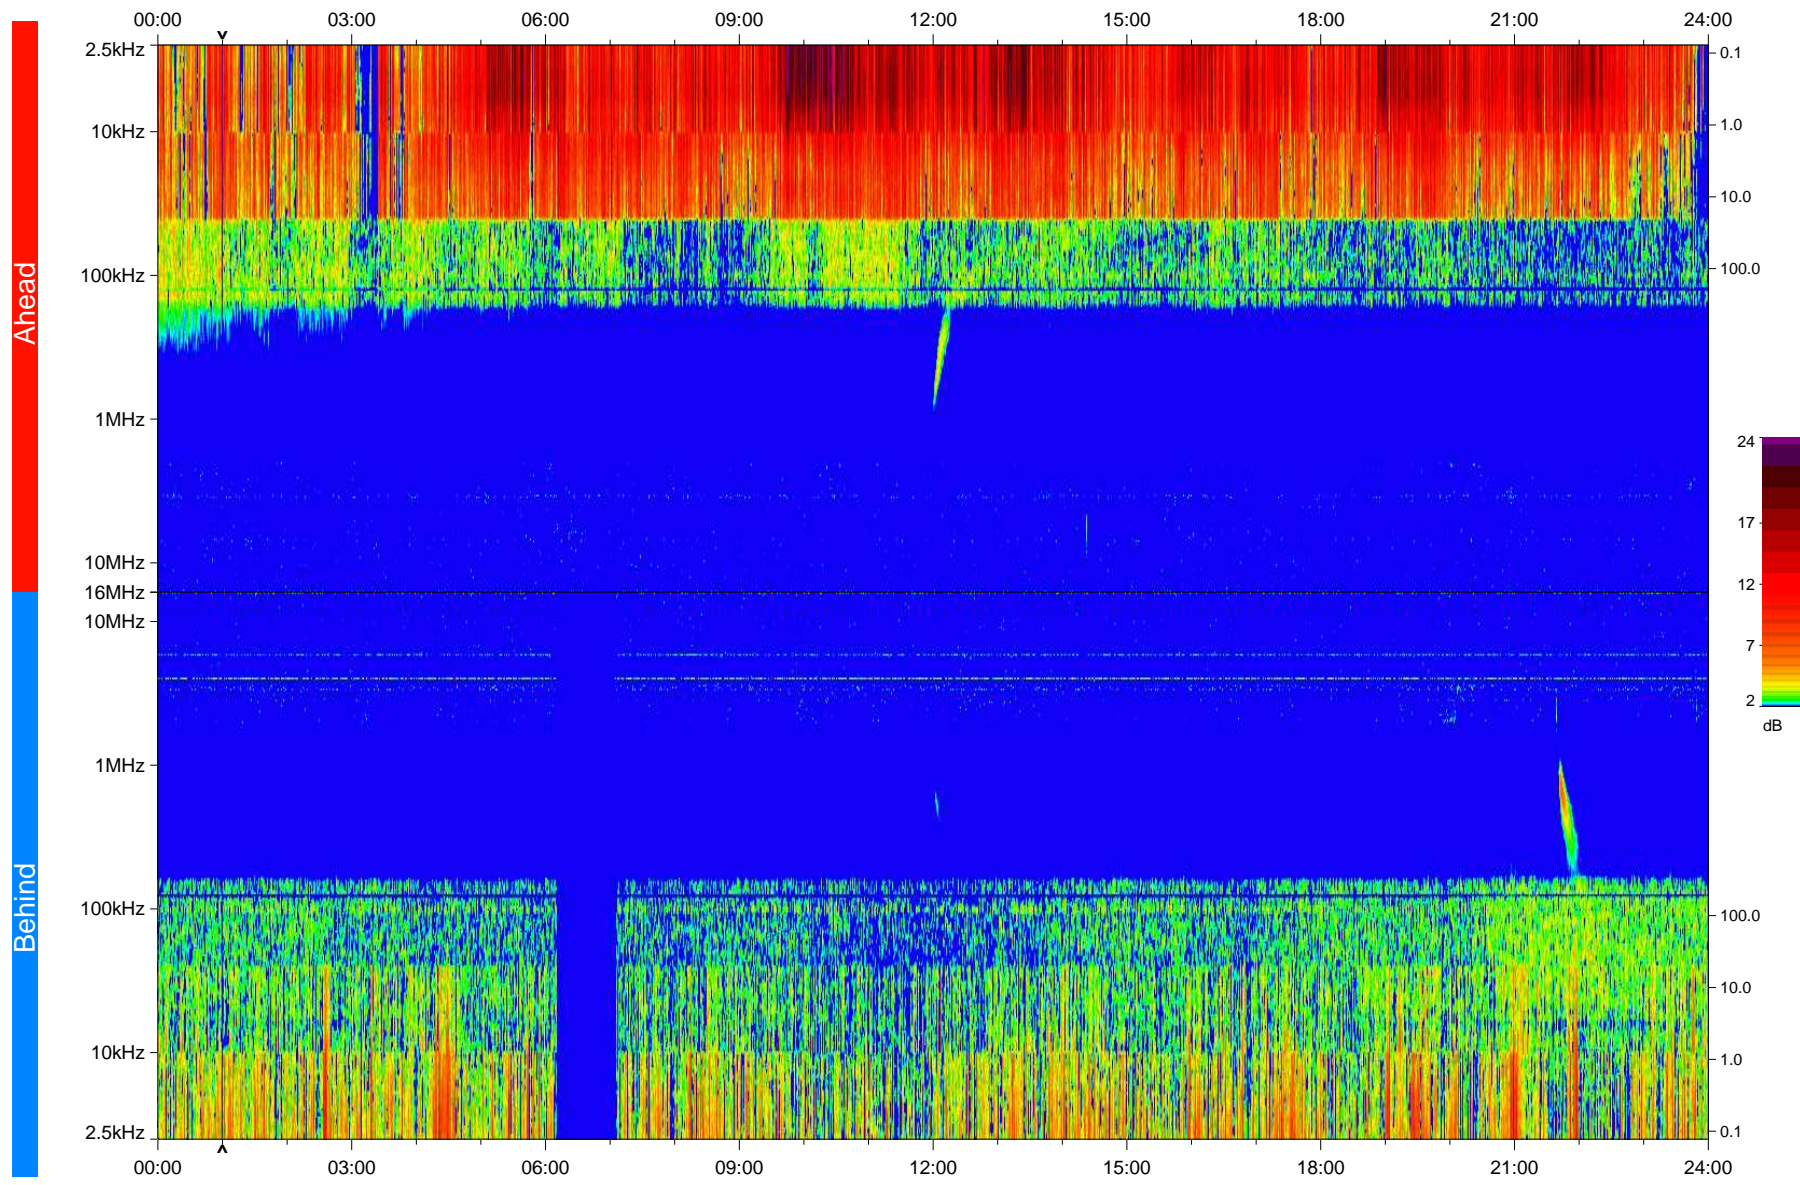

STEREO/WAVES Daily Summary - 24-Apr-2010 (DOY 114)

Ahead source file: swaves_ahead_2010_114_1_04.fin
Ahead PSE Angle: 69.0°

Behind PSE Angle: -70.7°
Behind source file: swaves_behind_2010_114_1_04.fin

Time (UTC)

file: stereo_swaves_daily-summary_color_20100424_v04
made by: space.umn.edu on macOS with IDL 8.8.2 on 2022-10-16 06:33:21, with TMLib V945 / dynspec V311